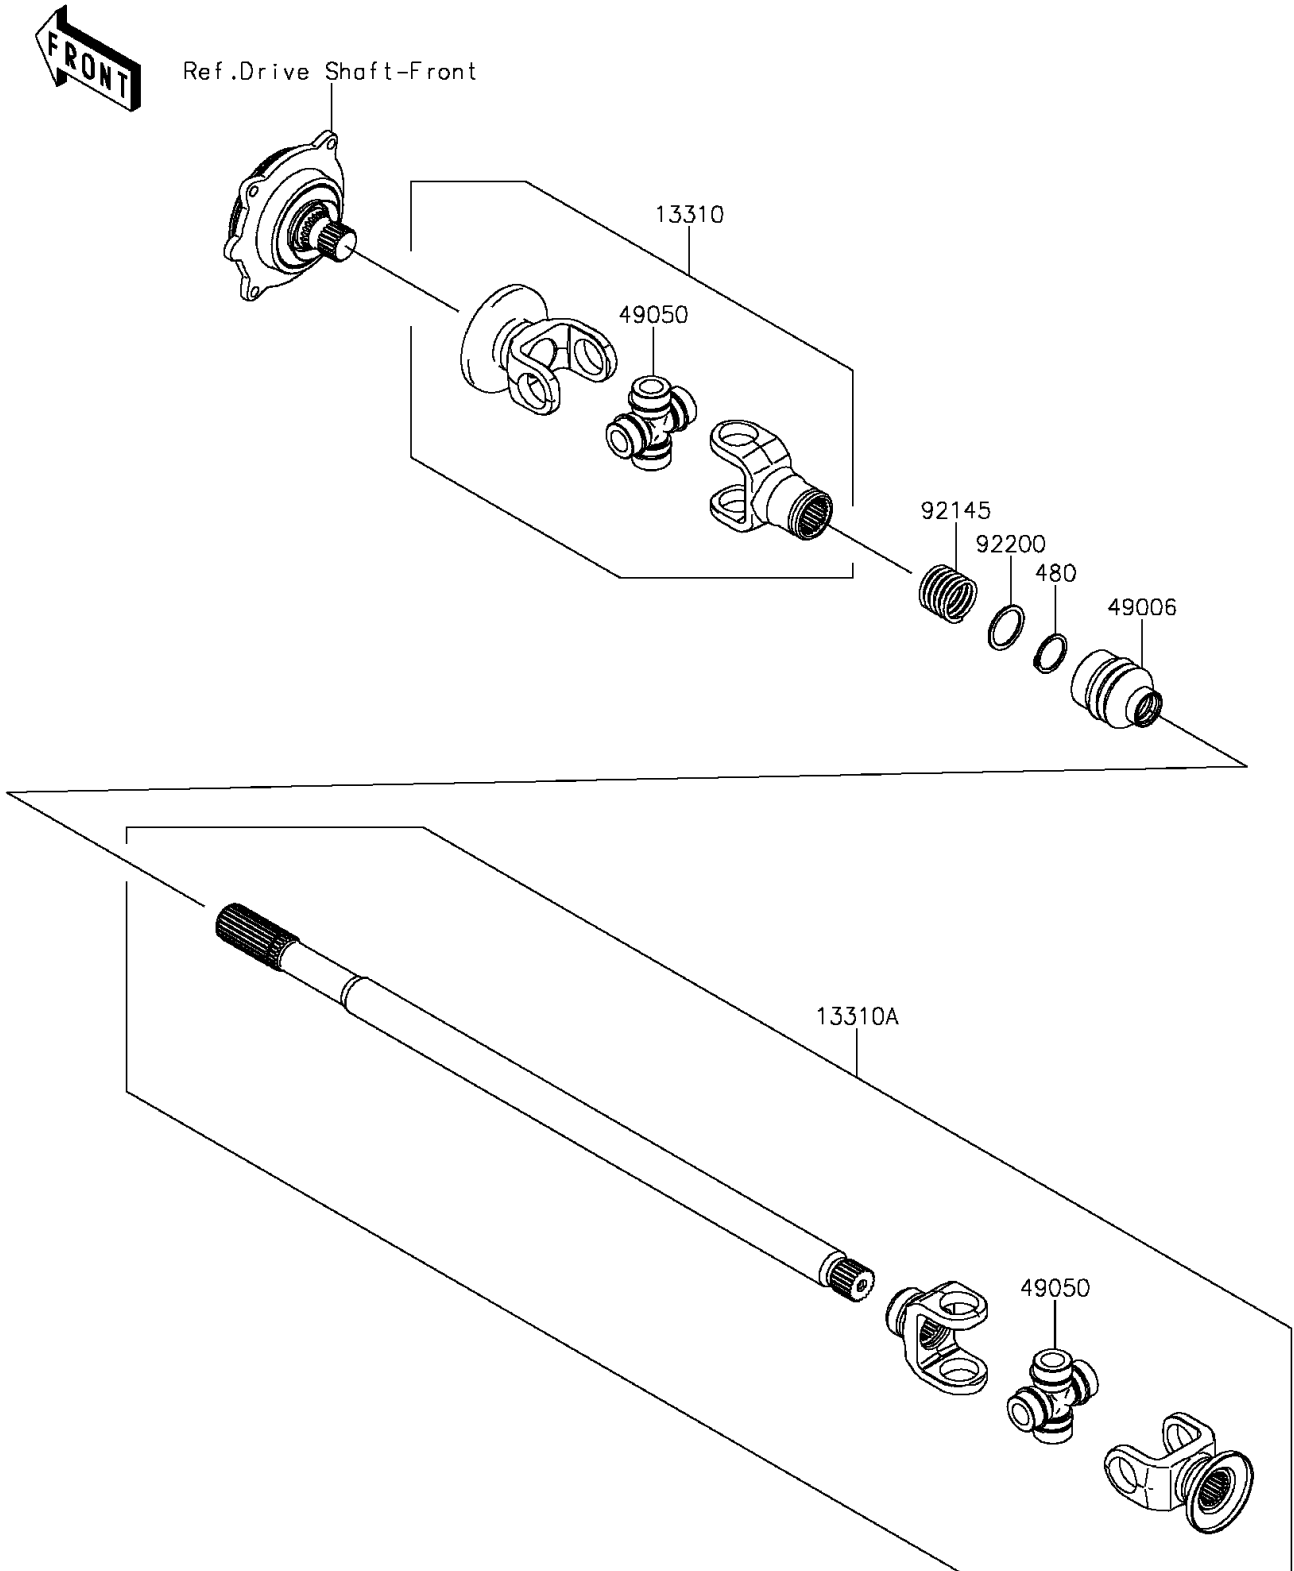

2015 TERYX® CAMO PARTS DIAGRAM

Drive Shaft-Propeller

E3135

2015 TERYX® CAMO PARTS LIST

Drive Shaft-Propeller

ITEM NAME	PART NUMBER	QUANTITY
CIRCLIP-TYPE-C,24MM (Ref # 480)	480J2400	1
SHAFT-ASSY,FRONT GEAR SIDE (Ref # 13310)	13310-0031	1
SHAFT-ASSY,FRONT ENG SIDE (Ref # 13310A)	13310-0032	1
BOOT,GEAR ASSY SIDE (Ref # 49006)	49006-0108	1
SPIDER (Ref # 49050)	49050-0034	2
SPRING (Ref # 92145)	92145-0823	1
WASHER,25X31X1.5 (Ref # 92200)	92200-0600	1