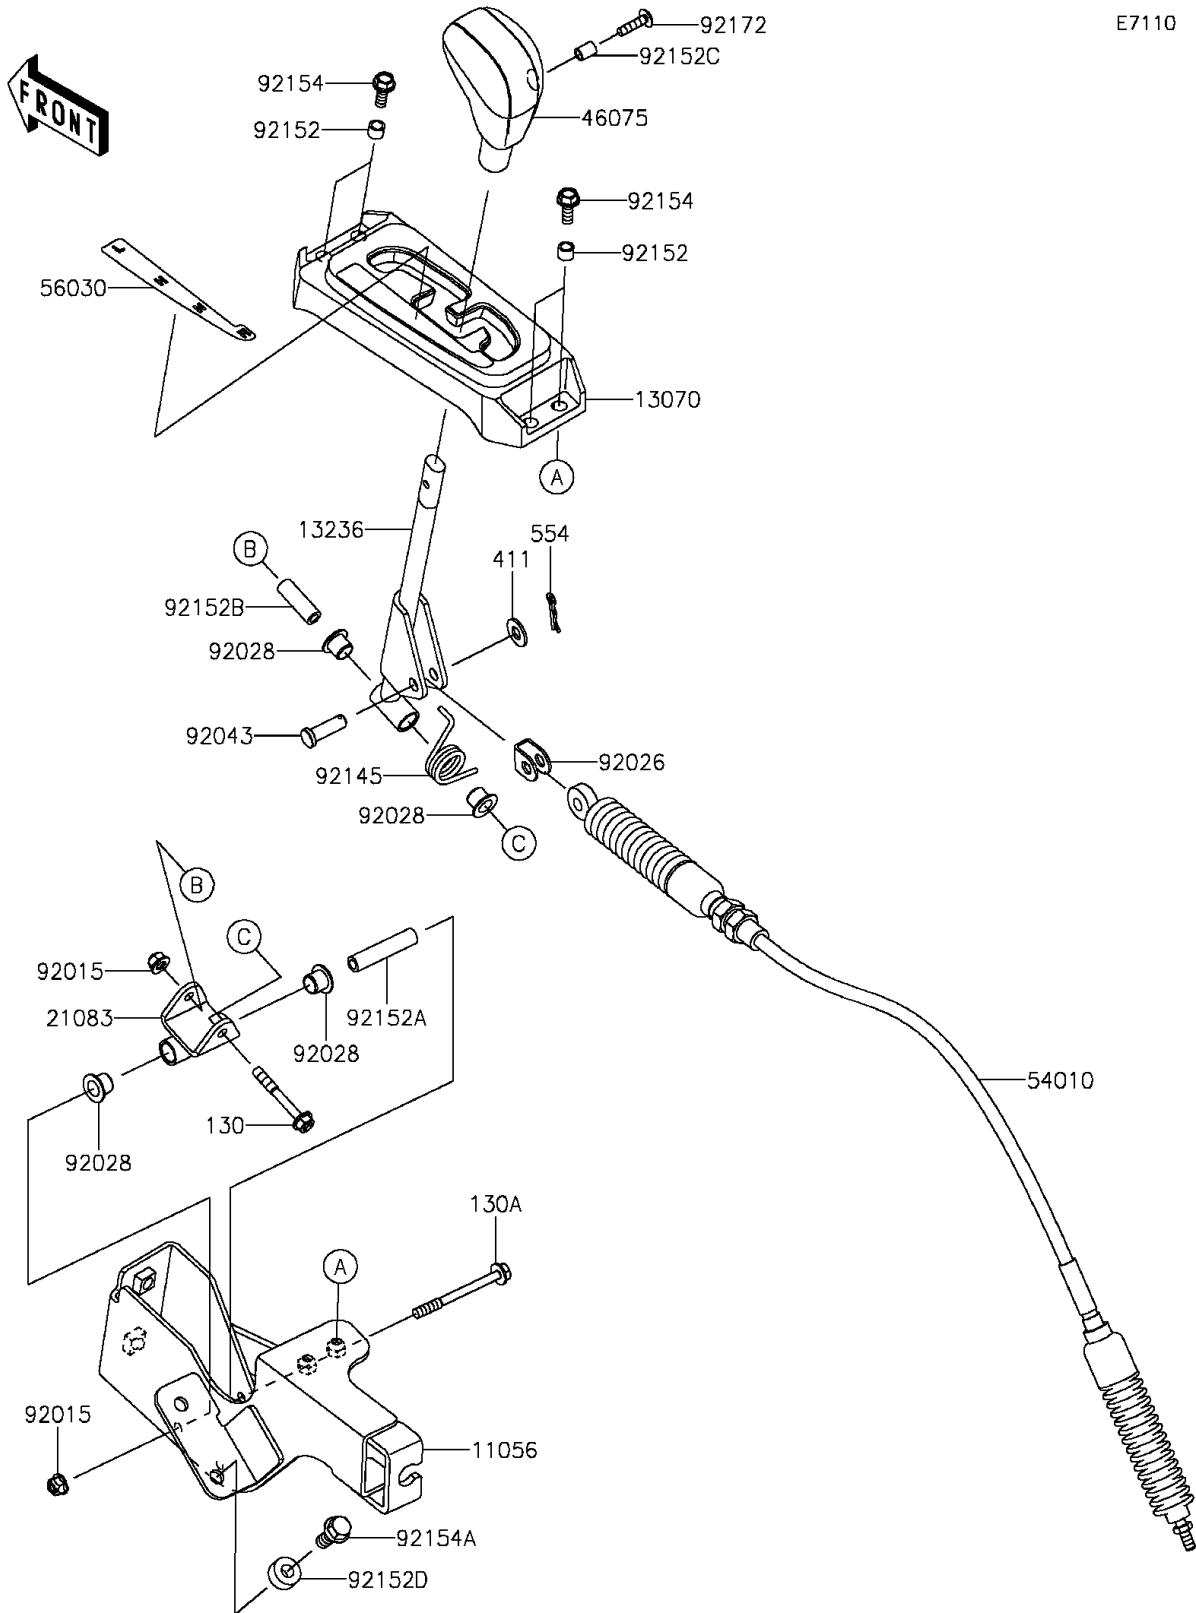

2015 TERYX® CAMO PARTS DIAGRAM

Control

E7110

2015 TERYX® CAMO PARTS LIST

Control

ITEM NAME	PART NUMBER	QUANTITY
BOLT-FLANGED,6X45 (Ref # 130)	130CA0645	1
BOLT-FLANGED,6X65 (Ref # 130A)	130CA0665	1
WASHER-PLAIN (Ref # 411)	411AA0800	1
PIN-SNAP (Ref # 554)	554DA0800	1
BRACKET,SHIFT (Ref # 11056)	11056-2244	1
GUIDE,SHIFT GAUGE (Ref # 13070)	13070-0748	1
LEVER-COMP,SHIFT (Ref # 13236)	13236-0727	1
ARM (Ref # 21083)	21083-0710	1
GRIP (Ref # 46075)	46075-0569	1
CABLE,SHIFT (Ref # 54010)	54010-0583	1
LABEL,SHIFT POSITION (Ref # 56030)	56030-0849	1
NUT,LOCK,FLANGED,6MM (Ref # 92015)	92015-1675	2
SPACER (Ref # 92026)	92026-0074	1
BUSHING (Ref # 92028)	92028-1507	4
PIN (Ref # 92043)	92043-0053	1
SPRING (Ref # 92145)	92145-0832	1
COLLAR (Ref # 92152)	92152-1332	4
COLLAR,6.0X10X47 (Ref # 92152A)	92152-1517	1
COLLAR,6.0X10X30 (Ref # 92152B)	92152-1518	1
COLLAR,5.6X8X10.5 (Ref # 92152C)	92152-1545	1
COLLAR,8.2X18X8 (Ref # 92152D)	92152-1553	2
BOLT,FLANGED,6X16 (Ref # 92154)	92154-0887	4
BOLT,FLANGED,8X20 (Ref # 92154A)	92154-1104	2
SCREW,5X20 (Ref # 92172)	92172-2081	1