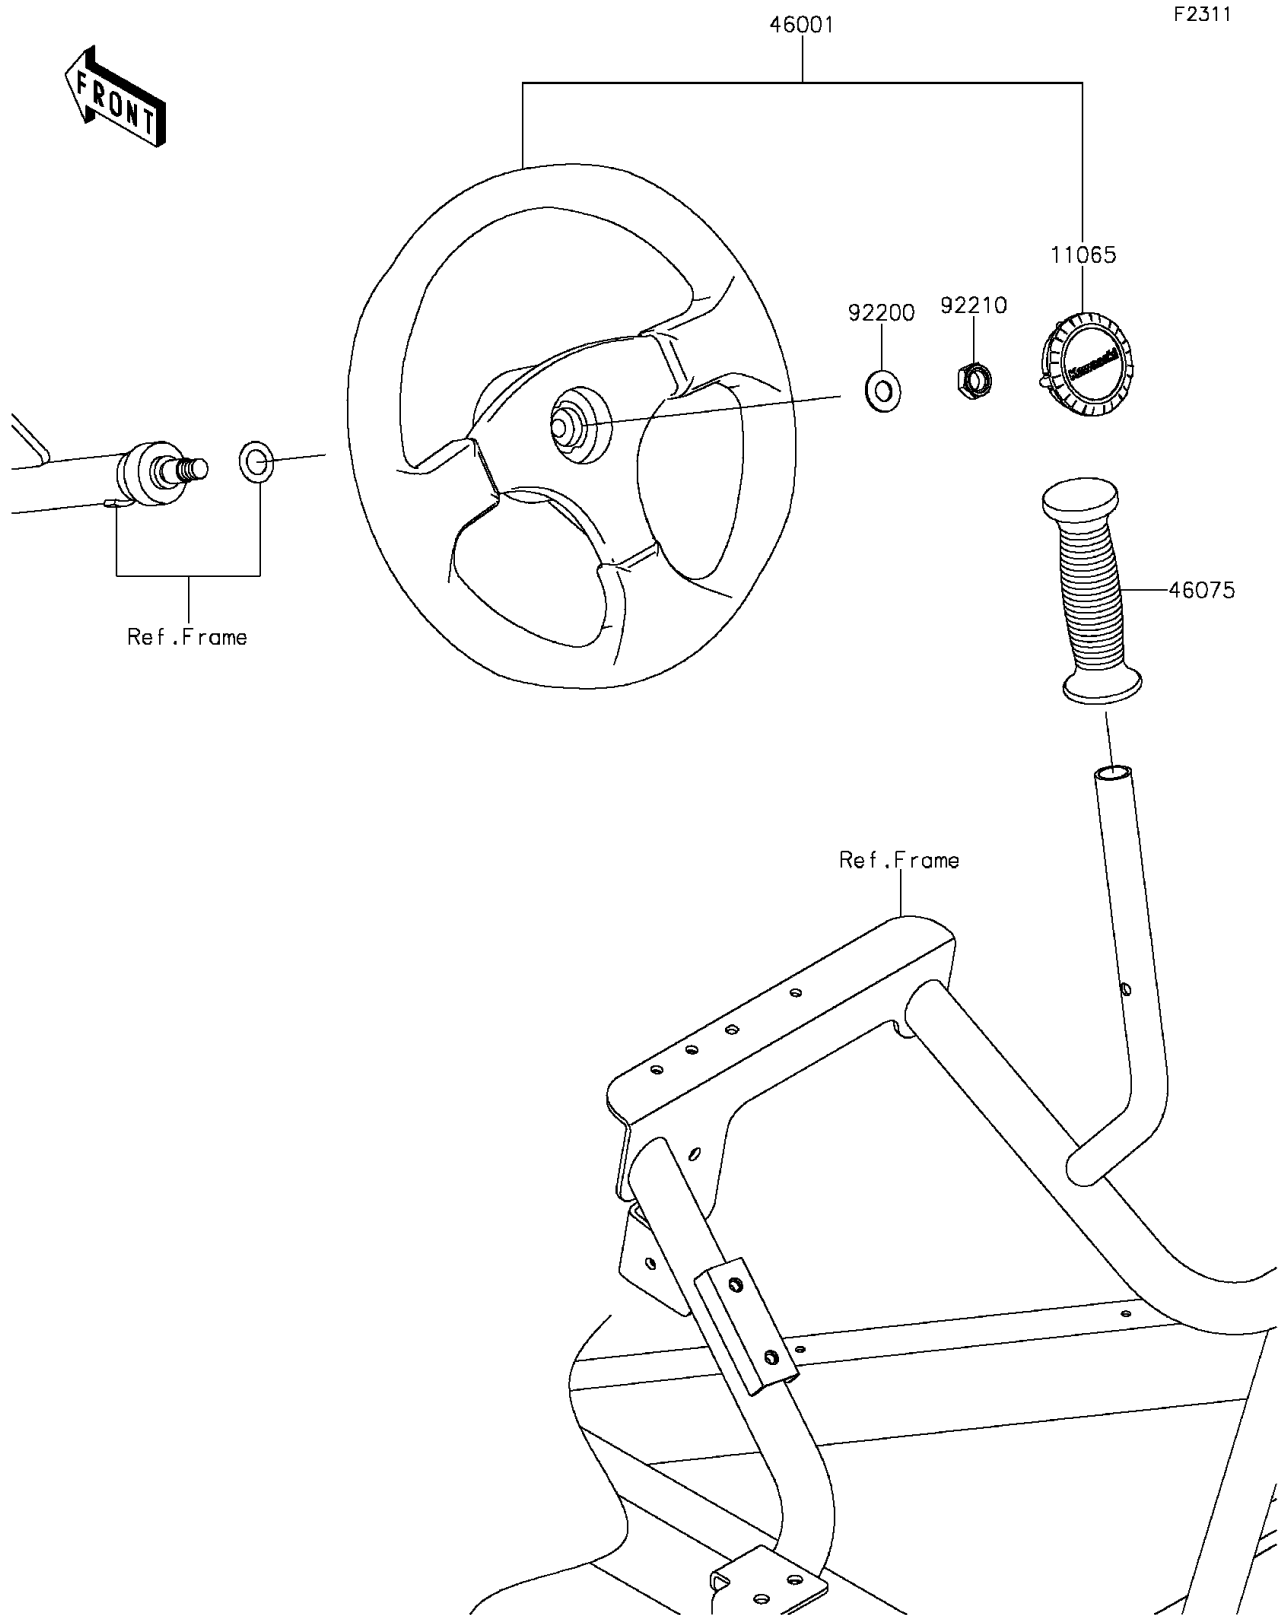

2015 TERYX® CAMO PARTS DIAGRAM

Steering Wheel

2015 TERYX® CAMO PARTS LIST

Steering Wheel

ITEM NAME	PART NUMBER	QUANTITY
CAP,HANDLE (Ref # 11065)	11065-0171	1
HANDLE-ASSY (Ref # 46001)	46001-0001	1
GRIP (Ref # 46075)	46075-0582	1
WASHER,12.1X25X1.6 (Ref # 92200)	92200-0455	1
NUT,LOCK,12MM (Ref # 92210)	92210-1249	1