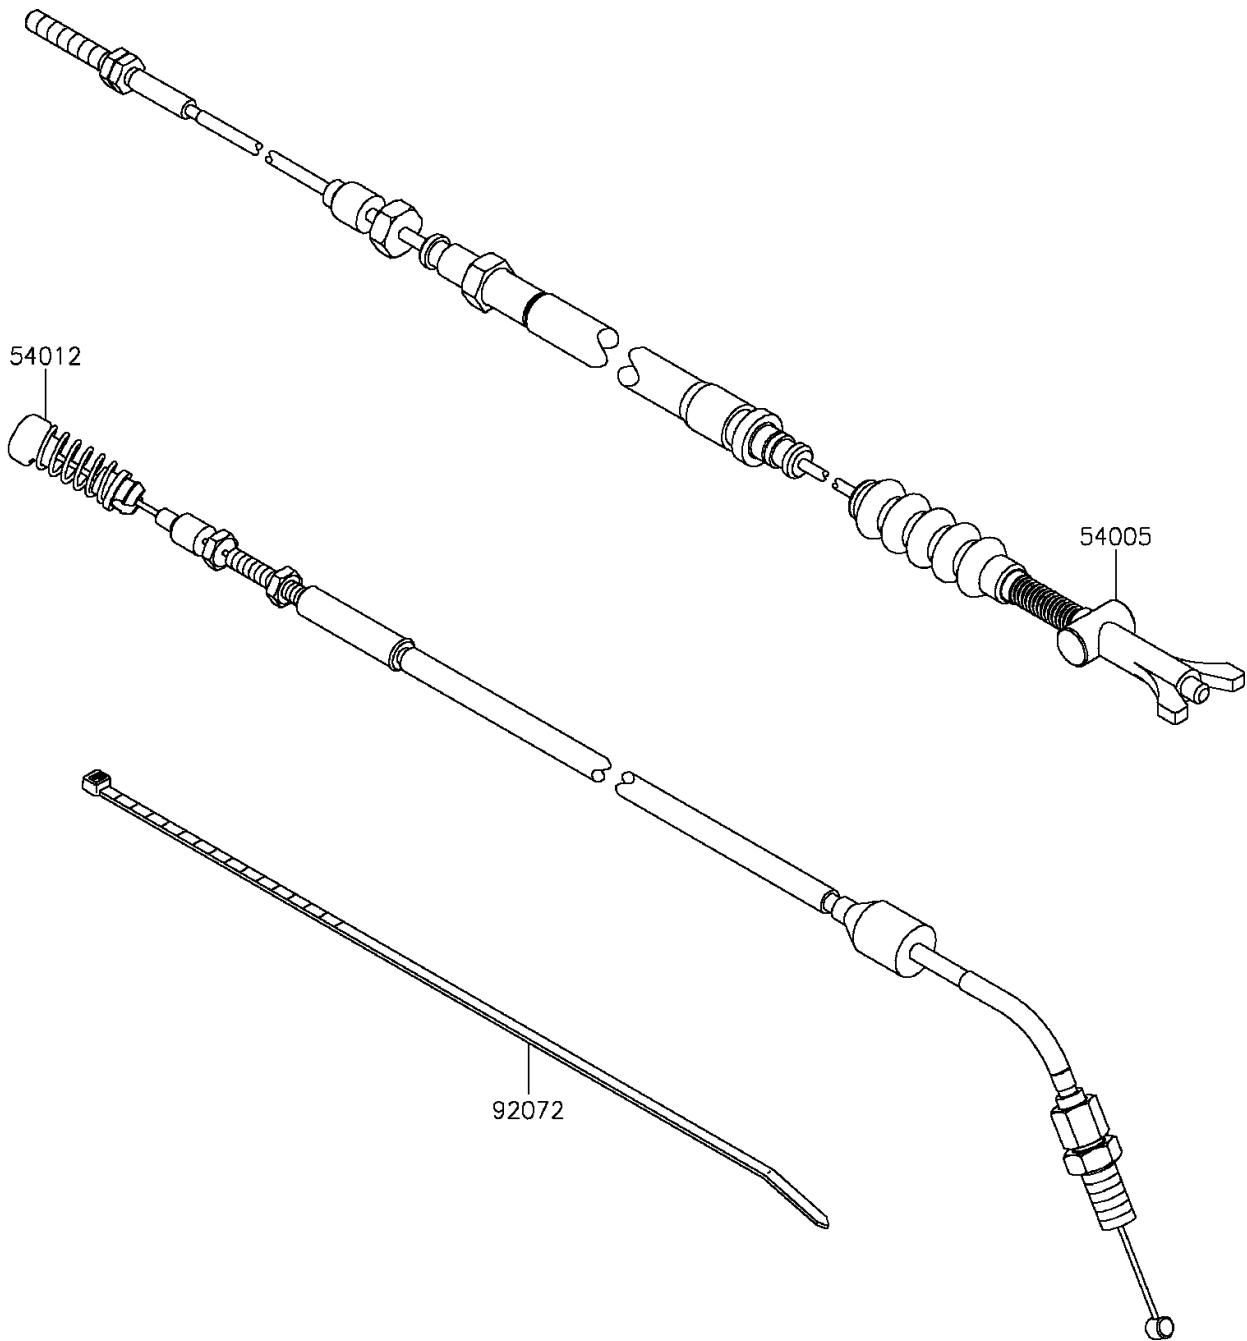

2015 TERYX® CAMO PARTS DIAGRAM

Cables

F2540

2015 TERYX® CAMO PARTS LIST

Cables

ITEM NAME	PART NUMBER	QUANTITY
CABLE-BRAKE,PARKING (Ref # 54005)	54005-0031	1
CABLE-THROTTLE (Ref # 54012)	54012-0561	1
BAND,L=292.1 (Ref # 92072)	92072-3509	1