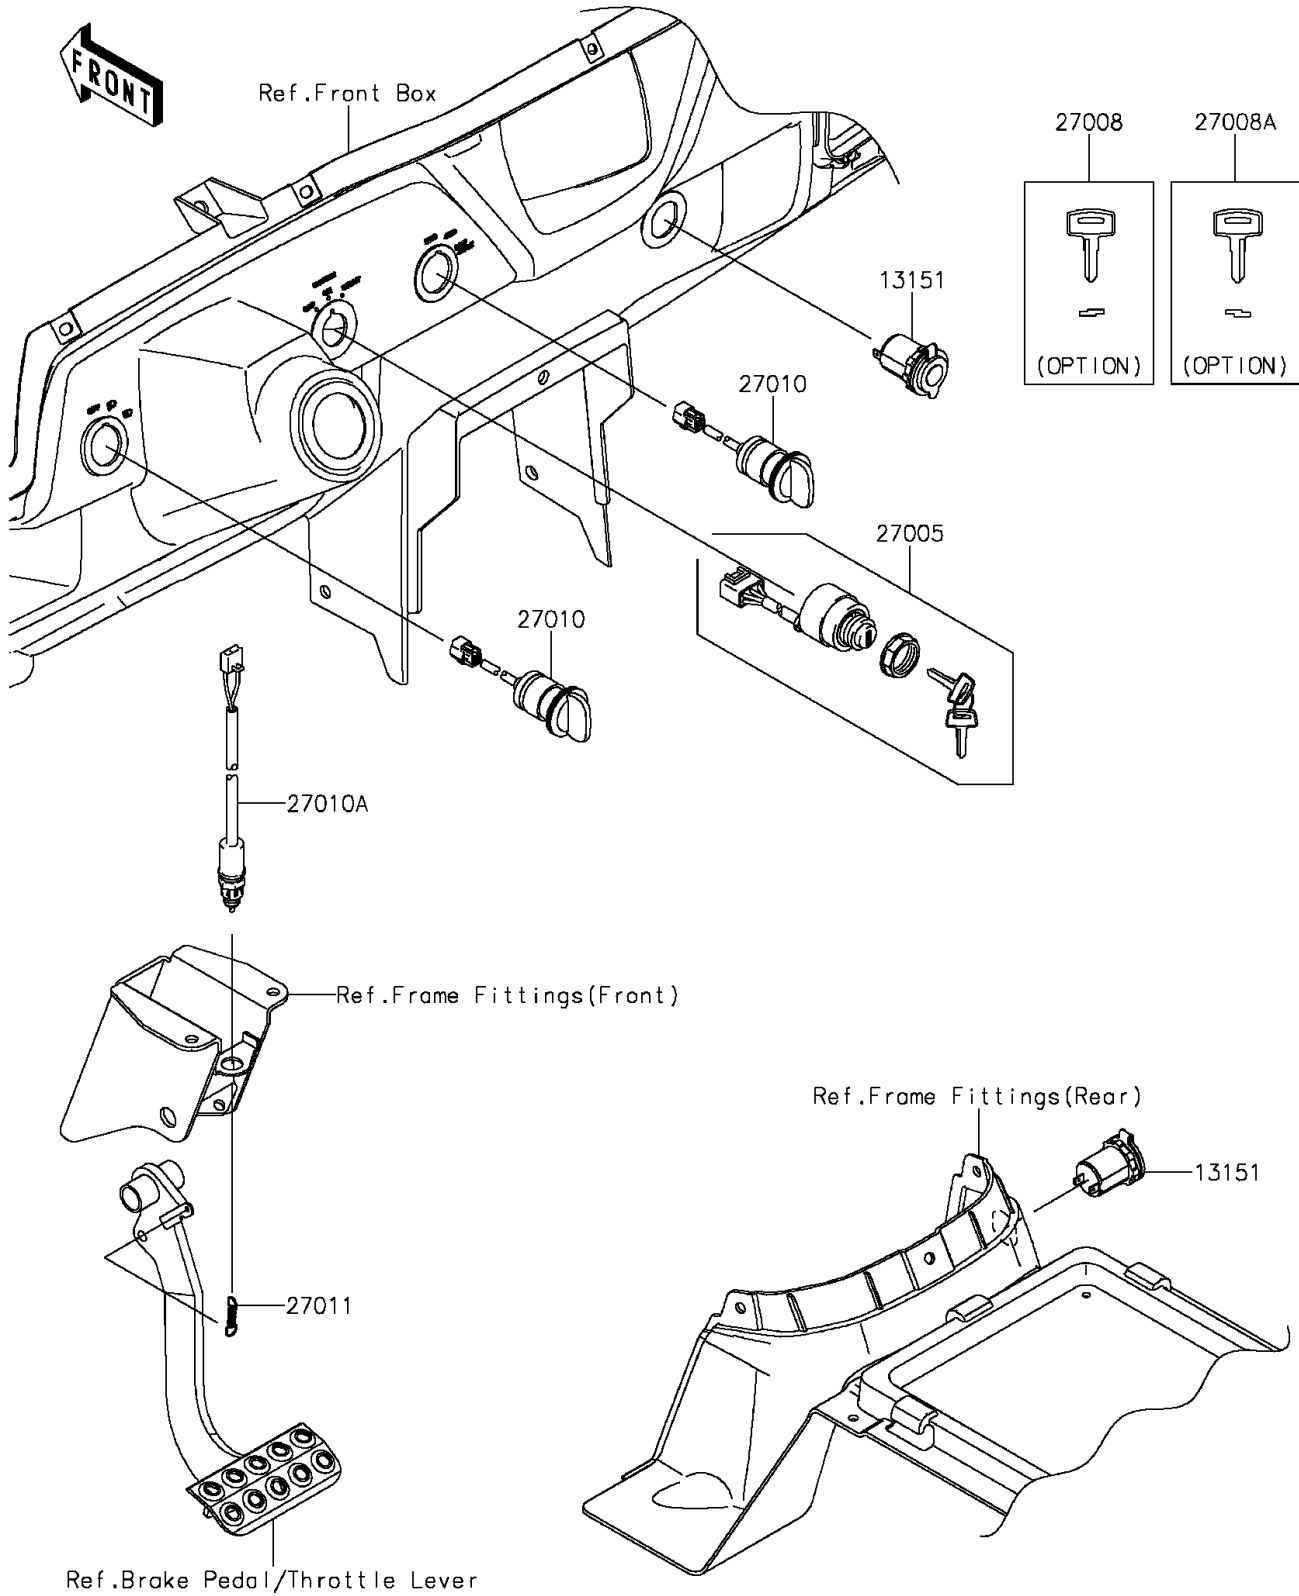

2015 TERYX® CAMO PARTS DIAGRAM

Ignition Switch

F2770

2015 TERYX® CAMO PARTS LIST

Ignition Switch

ITEM NAME	PART NUMBER	QUANTITY
SWITCH-COMP,OUTLET,12V (Ref # 13151)	13151-0556	2
SWITCH-ASSY-IGNITION (Ref # 27005)	27005-0036	1
KEY-LOCK,BLANK (Ref # 27008)	27008-1153	1
KEY-LOCK,BLANK (Ref # 27008A)	27008-1157	1
SWITCH,HEAD LAMP (Ref # 27010)	27010-0706	2
SWITCH,BRAKE (Ref # 27010A)	27010-0724	1
SPRING,BRAKE LAMP SWITCH (Ref # 27011)	27011-006	1