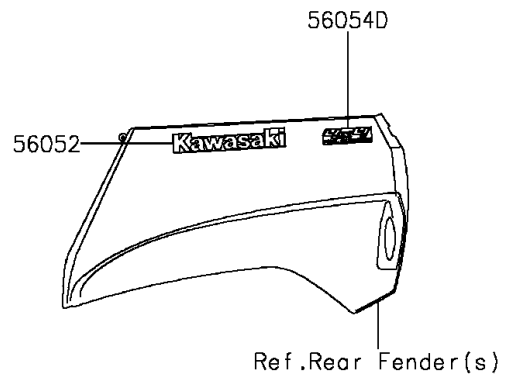

2015 TERYX® CAMO PARTS DIAGRAM

Decals

F2861

2015 TERYX® CAMO PARTS LIST

Decals

ITEM NAME	PART NUMBER	QUANTITY
MARK,RR FENDER,KAWASAKI (Ref # 56052)	56052-0437	2
MARK,FR FENDER,K (Ref # 56054)	56054-1263	1
MARK,OVER FENDER,LH (Ref # 56054A)	56054-1264	1
MARK,SIDE GUARD,EPS (Ref # 56054B)	56054-1265	2
MARK,SIDE GUARD,FOX (Ref # 56054C)	56054-1266	2
MARK,RR FENDER,4X4 (Ref # 56054D)	56054-1267	2
MARK,OVER FENDER,RH (Ref # 56054E)	56054-1272	1
MARK,FR FENDER,TERYX (Ref # 56054F)	56054-1288	1