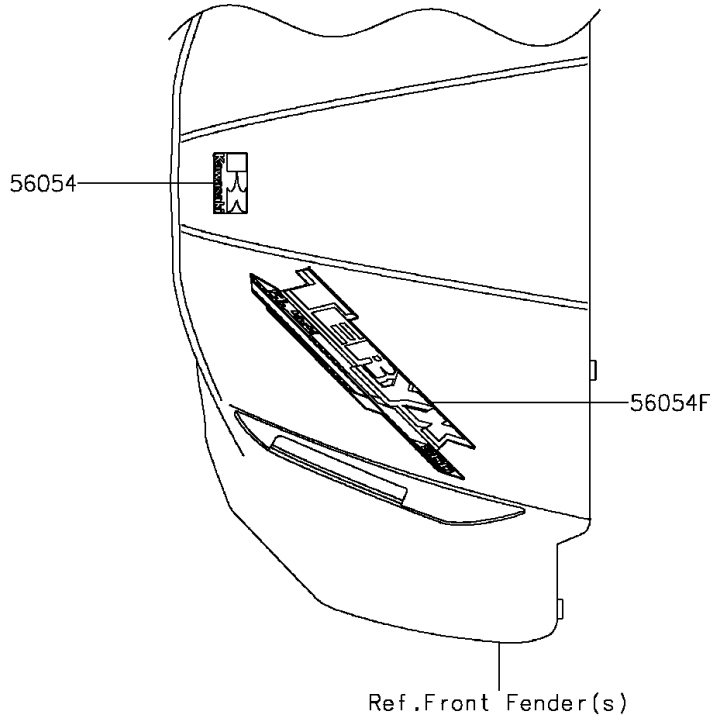

2015 TERYX® CAMO PARTS DIAGRAM

Decals

F2861

2015 TERYX® CAMO PARTS LIST

Decals

ITEM NAME	PART NUMBER	QUANTITY
MARK,RR FENDER,KAWASAKI (Ref # 56052)	56052-0437	2
MARK,FR FENDER,K (Ref # 56054)	56054-1263	1
MARK,OVER FENDER,LH (Ref # 56054A)	56054-1264	1
MARK,SIDE GUARD,EPS (Ref # 56054B)	56054-1265	2
MARK,SIDE GUARD,FOX (Ref # 56054C)	56054-1266	2
MARK,RR FENDER,4X4 (Ref # 56054D)	56054-1267	2
MARK,OVER FENDER,RH (Ref # 56054E)	56054-1272	1
MARK,FR FENDER,TERYX (Ref # 56054F)	56054-1288	1