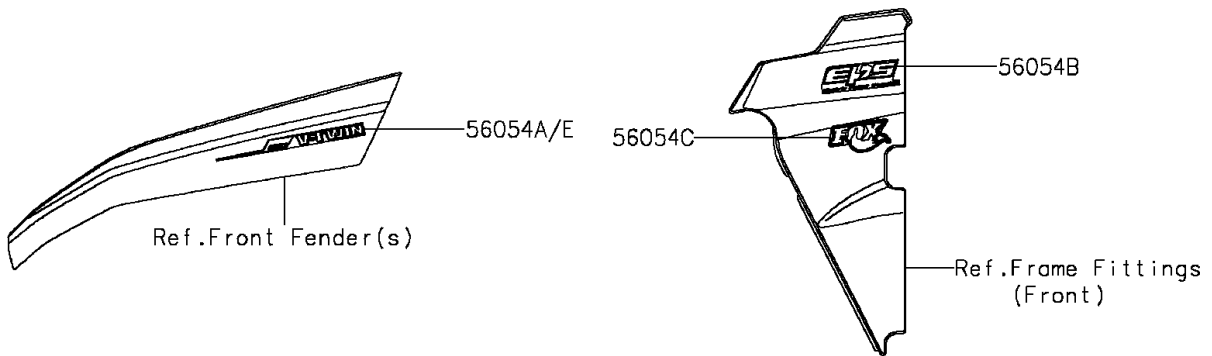

2015 TERYX® CAMO PARTS DIAGRAM

Decals

F2861

2015 TERYX® CAMO PARTS LIST

Decals

ITEM NAME	PART NUMBER	QUANTITY
MARK,RR FENDER,KAWASAKI (Ref # 56052)	56052-0437	2
MARK,FR FENDER,K (Ref # 56054)	56054-1263	1
MARK,OVER FENDER,LH (Ref # 56054A)	56054-1264	1
MARK,SIDE GUARD,EPS (Ref # 56054B)	56054-1265	2
MARK,SIDE GUARD,FOX (Ref # 56054C)	56054-1266	2
MARK,RR FENDER,4X4 (Ref # 56054D)	56054-1267	2
MARK,OVER FENDER,RH (Ref # 56054E)	56054-1272	1
MARK,FR FENDER,TERYX (Ref # 56054F)	56054-1288	1