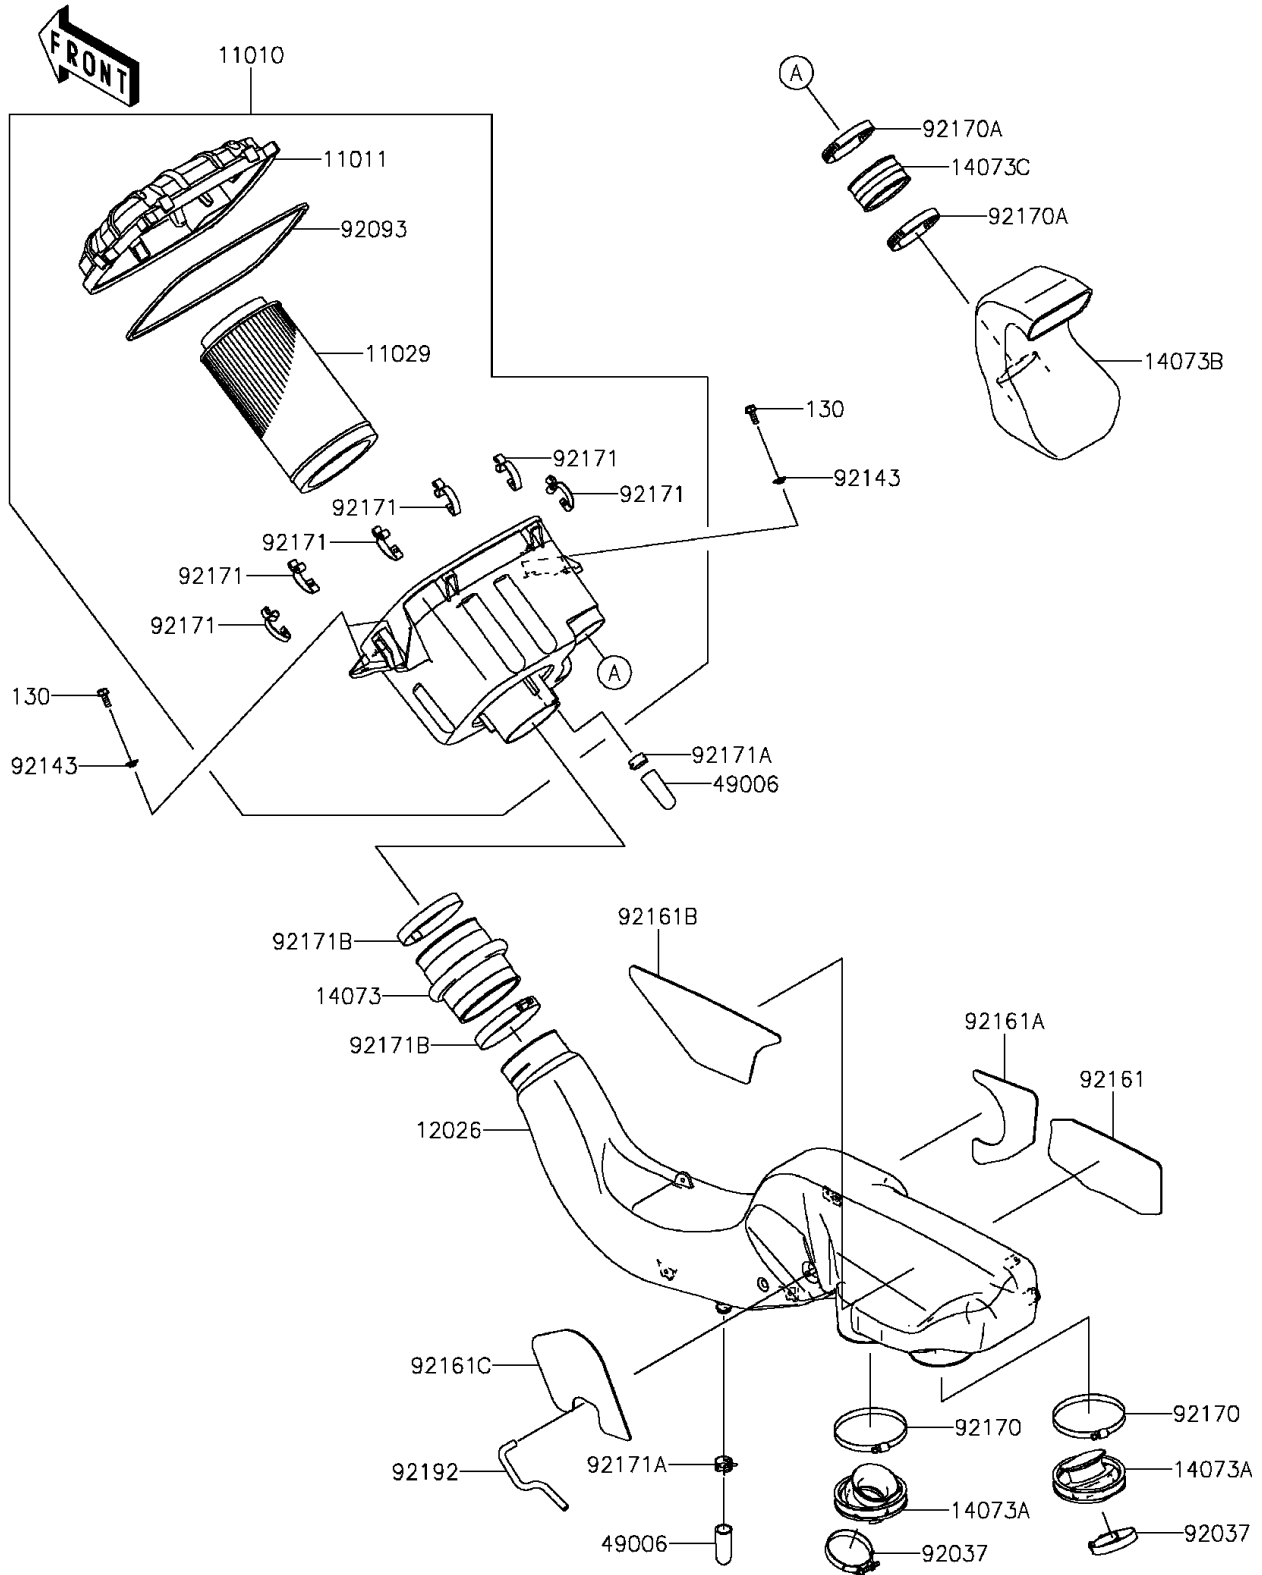

2015 TERYX4™ PARTS DIAGRAM

Air Cleaner

E1130

2015 TERYX4™ PARTS LIST

Air Cleaner

ITEM NAME	PART NUMBER	QUANTITY
BOLT-FLANGED,6X16 (Ref # 130)	130AA0616	4
FILTER-ASSY-AIR (Ref # 11010)	11010-0777	1
CASE-AIR FILTER (Ref # 11011)	11011-0784	1
ELEMENT-ASSY-AIR FILTER (Ref # 11029)	11029-0025	1
CHAMBER (Ref # 12026)	12026-0010	1
DUCT,JOINT,A/C SIDE (Ref # 14073)	14073-0757	1
DUCT,THROTTLE-CHAMBER (Ref # 14073A)	14073-0758	2
DUCT,INTAKE (Ref # 14073B)	14073-0767	1
DUCT,JOINT (Ref # 14073C)	14073-1775	1
BOOT (Ref # 49006)	49006-1351	2
CLAMP (Ref # 92037)	92037-1523	2
SEAL (Ref # 92093)	92093-0585	1
COLLAR (Ref # 92143)	92143-1087	4
DAMPER,CHAMBER,RH,RR (Ref # 92161)	92161-1518	1
DAMPER,CHAMBER,RH,FR (Ref # 92161A)	92161-1519	1
DAMPER,CHAMBER,LH,RR (Ref # 92161B)	92161-1520	1
DAMPER,CHAMBER,LH,FR (Ref # 92161C)	92161-1521	1
CLAMP (Ref # 92170)	92170-1676	2
CLAMP (Ref # 92170A)	92170-1764	2
CLAMP (Ref # 92171)	92171-0225	6
CLAMP (Ref # 92171A)	92171-1277	2
CLAMP (Ref # 92171B)	92171-3716	2
TUBE,4X8X143 (Ref # 92192)	92192-1230	1