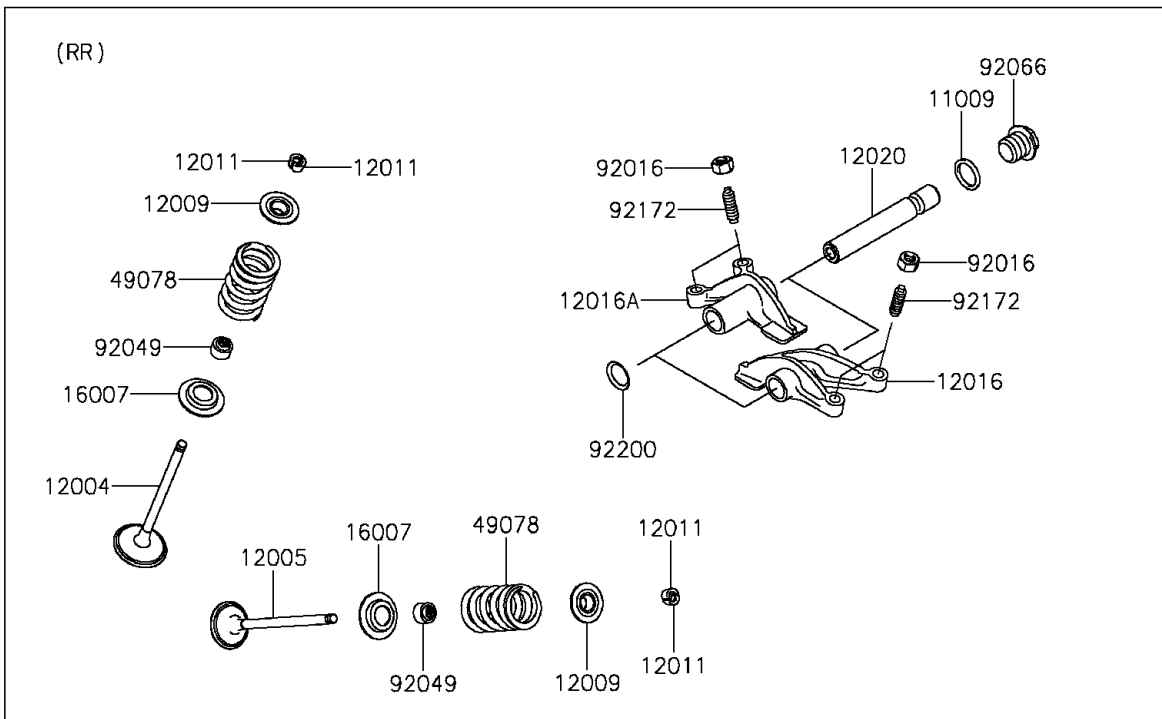

# 2015 TERYX4™ PARTS DIAGRAM

Valve(s)

E1210

## 2015 TERYX4™ PARTS LIST

Valve(s)

ITEM NAME	PART NUMBER	QUANTITY
GASKET,14X18X1.5 (Ref # 11009)	11009-1430	4
VALVE-INTAKE (Ref # 12004)	12004-0048	4
VALVE-EXHAUST (Ref # 12005)	12005-0047	4
RETAINER-VALVE SPRING (Ref # 12009)	12009-1056	8
COLLET (Ref # 12011)	12011-1051	16
ARM-ROCKER,EXHAUST (Ref # 12016)	12016-1128	2
ARM-ROCKER,INTAKE (Ref # 12016A)	12016-1129	2
SHAFT-ROCKER (Ref # 12020)	12020-0004	4
SEAT-SPRING (Ref # 16007)	16007-0703	8
SPRING-ENGINE VALVE (Ref # 49078)	49078-0014	8
NUT,6MM (Ref # 92016)	92016-061	8
SEAL-OIL,VSB58.558 (Ref # 92049)	92049-1218	8
PLUG,DRAIN (Ref # 92066)	92066-2196	4
SCREW,6MM (Ref # 92172)	92172-0737	8
WASHER,13X17X0.3 (Ref # 92200)	92200-0808	4