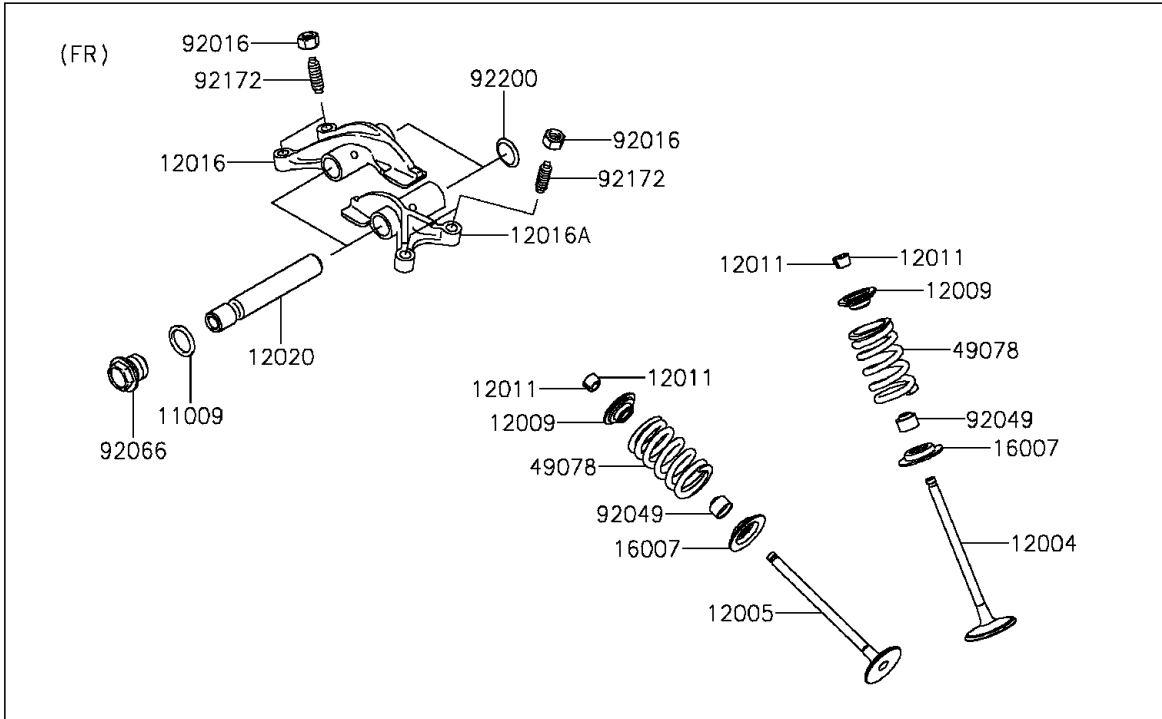

# 2015 TERYX4™ PARTS DIAGRAM

Valve(s)

E1210

## 2015 TERYX4™ PARTS LIST

Valve(s)

ITEM NAME	PART NUMBER	QUANTITY
GASKET,14X18X1.5 (Ref # 11009)	11009-1430	4
VALVE-INTAKE (Ref # 12004)	12004-0048	4
VALVE-EXHAUST (Ref # 12005)	12005-0047	4
RETAINER-VALVE SPRING (Ref # 12009)	12009-1056	8
COLLET (Ref # 12011)	12011-1051	16
ARM-ROCKER,EXHAUST (Ref # 12016)	12016-1128	2
ARM-ROCKER,INTAKE (Ref # 12016A)	12016-1129	2
SHAFT-ROCKER (Ref # 12020)	12020-0004	4
SEAT-SPRING (Ref # 16007)	16007-0703	8
SPRING-ENGINE VALVE (Ref # 49078)	49078-0014	8
NUT,6MM (Ref # 92016)	92016-061	8
SEAL-OIL,VSB58.558 (Ref # 92049)	92049-1218	8
PLUG,DRAIN (Ref # 92066)	92066-2196	4
SCREW,6MM (Ref # 92172)	92172-0737	8
WASHER,13X17X0.3 (Ref # 92200)	92200-0808	4