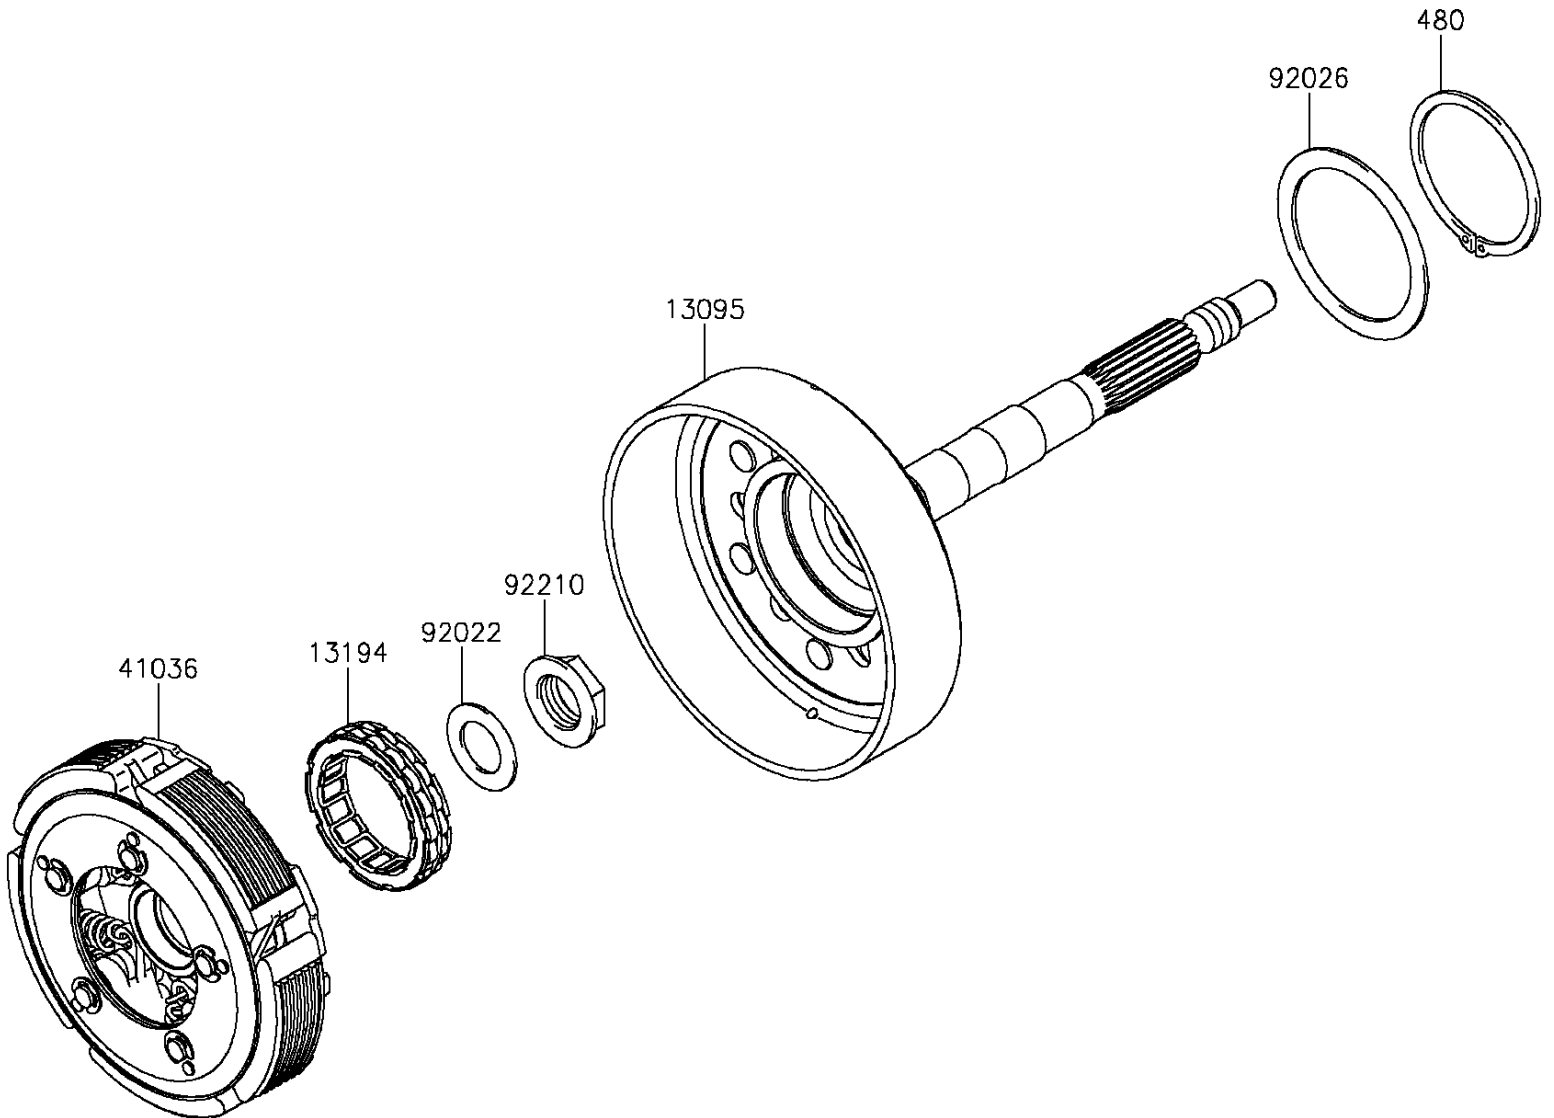

# 2015 TERYX4™ PARTS DIAGRAM

Clutch

E1350

## 2015 TERYX4™ PARTS LIST

### Clutch

ITEM NAME	PART NUMBER	QUANTITY
CIRCLIP-TYPE-C,60MM (Ref # 480)	480J6000	1
HOUSING-COMP-CLUTCH (Ref # 13095)	13095-0554	1
CLUTCH-ONEWAY (Ref # 13194)	13194-0555	1
HUB-ASSY (Ref # 41036)	41036-0639	1
WASHER,20.5X34X1.4 (Ref # 92022)	92022-168	1
SPACER (Ref # 92026)	92026-0710	1
NUT,20MM (Ref # 92210)	92210-0711	1