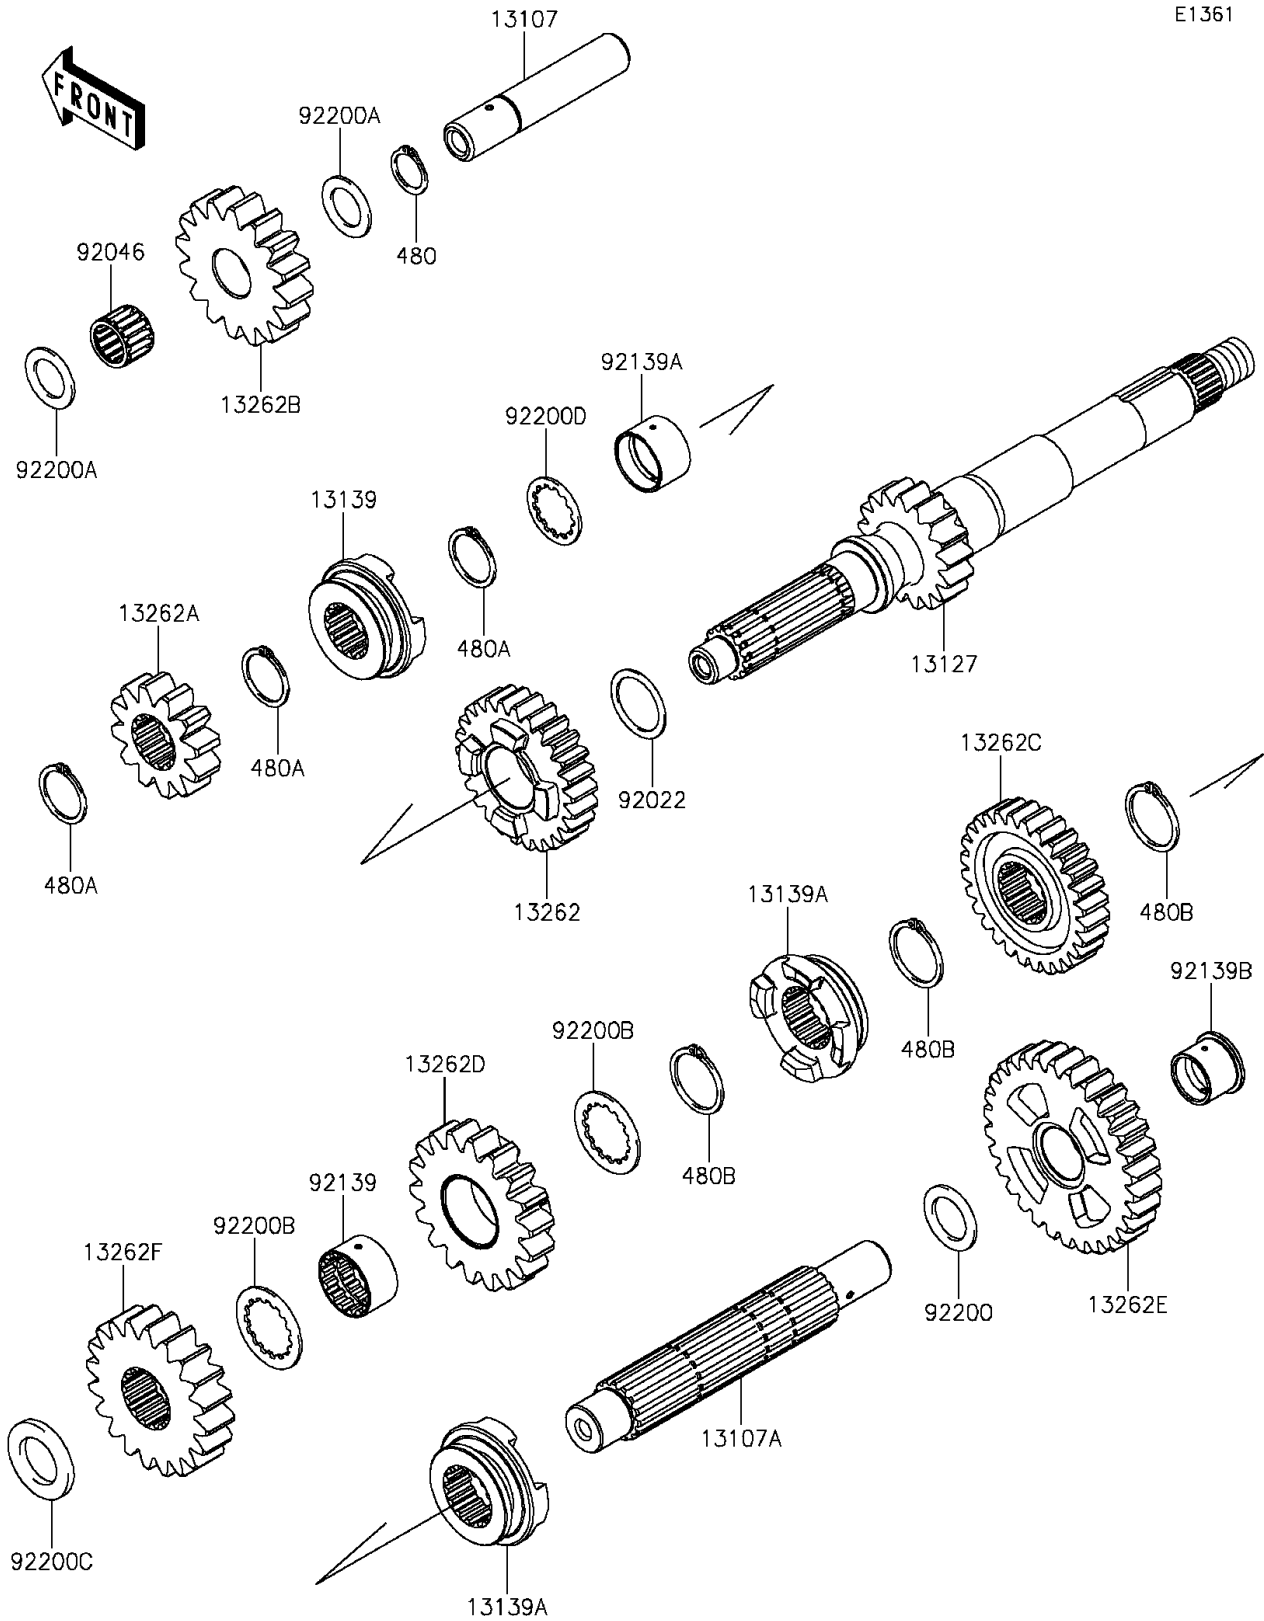

2015 TERYX4™ PARTS DIAGRAM

Transmission

E1361

2015 TERYX4™ PARTS LIST

Transmission

ITEM NAME	PART NUMBER	QUANTITY
CIRCLIP-TYPE-C,18MM (Ref # 480)	480J1800	1
CIRCLIP-TYPE-C,24MM (Ref # 480A)	480J2400	3
CIRCLIP-TYPE-C,28MM (Ref # 480B)	480J2800	3
SHAFT,REVERSE (Ref # 13107)	13107-0715	1
SHAFT,COUNTER (Ref # 13107A)	13107-0716	1
SHAFT-TRANSMISSION INPUT,17T (Ref # 13127)	13127-0654	1
SHIFTER,INPUT HI (Ref # 13139)	13139-0624	1
SHIFTER,OUTPUT (Ref # 13139A)	13139-0625	2
GEAR,INPUT HI,26T (Ref # 13262)	13262-0860	1
GEAR,INPUT REVERSE,12T (Ref # 13262A)	13262-0861	1
GEAR,REVERSE IDLE,16T (Ref # 13262B)	13262-0862	1
GEAR,OUTPUT HI,28T (Ref # 13262C)	13262-0863	1
GEAR,OUTPUT REVERSE,18T (Ref # 13262D)	13262-0865	1
GEAR,OUTPUT LOW,31T (Ref # 13262E)	13262-0867	1
GEAR,OUTPUT,20T (Ref # 13262F)	13262-1082	1
WASHER,25.3X32X1 (Ref # 92022)	92022-1800	1
BEARING-NEEDLE,182216E03 C3 (Ref # 92046)	92046-0605	1
BUSHING,25X28.3X16.7 (Ref # 92139)	92139-0107	1
BUSHING,25X28X17.8 (Ref # 92139A)	92139-0280	1
BUSHING,20X24X18.7 (Ref # 92139B)	92139-0707	1
WASHER,20.2X30X1.8 (Ref # 92200)	92200-0221	1
WASHER,18.2X28X1.5 (Ref # 92200A)	92200-0716	2
WASHER,28.5X38X1.5 (Ref # 92200B)	92200-0717	2
WASHER,22.2X36X3.6 (Ref # 92200C)	92200-0718	1
WASHER,25.2X31.0X1.5 (Ref # 92200D)	92200-1239	1