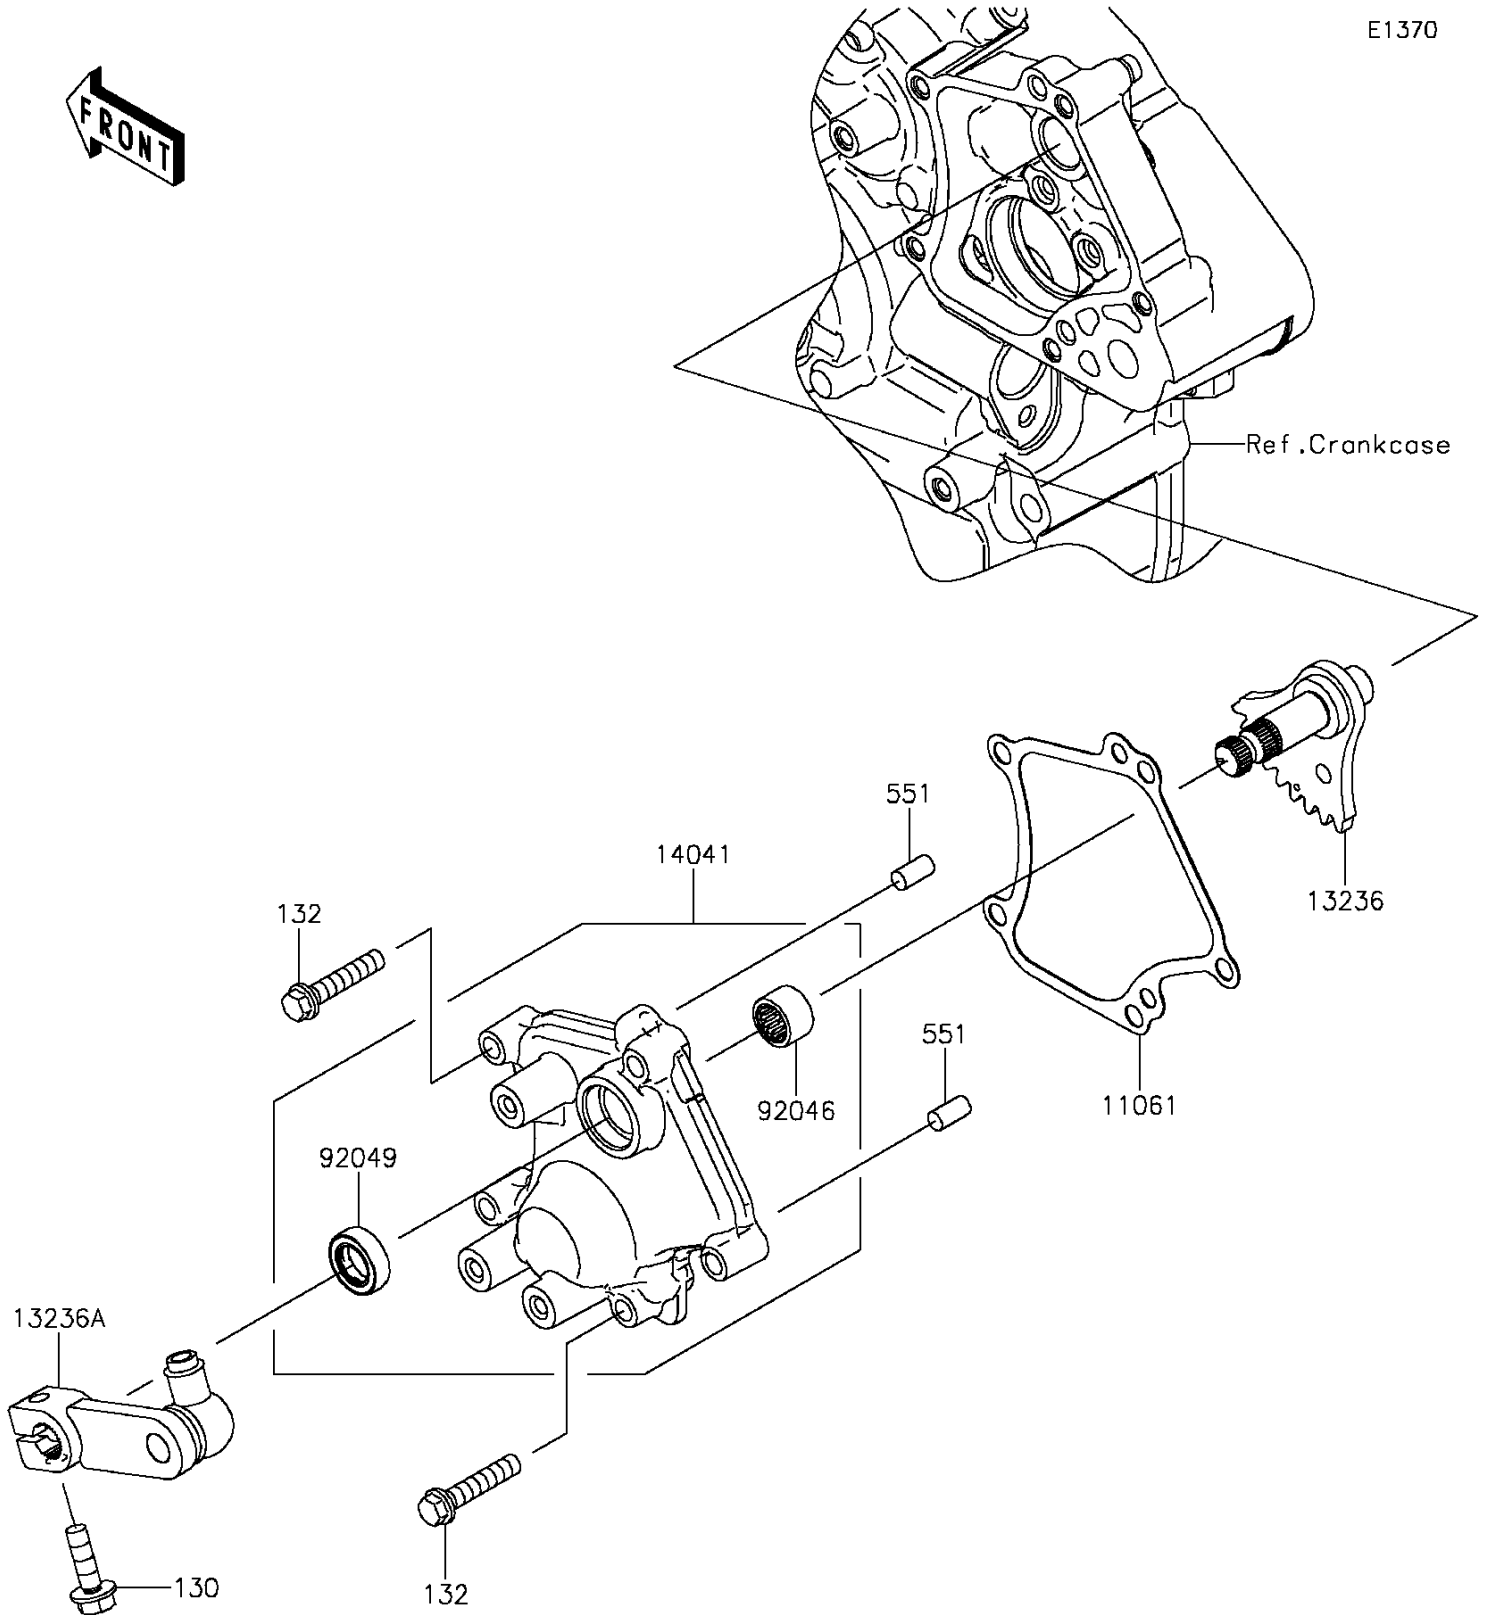

# 2015 TERYX4™ PARTS DIAGRAM

## Gear Change Mechanism

E1370

## 2015 TERYX4™ PARTS LIST

### Gear Change Mechanism

ITEM NAME	PART NUMBER	QUANTITY
BOLT-FLANGED,6X20 (Ref # 130)	130CA0620	1
BOLT-FLANGED-SMALL,6X30 (Ref # 132)	132BA0630	5
PIN-DOWEL,6X12 (Ref # 551)	551A0612	2
GASKET,DRUM COVER (Ref # 11061)	11061-0725	1
LEVER-COMP,CHANGE (Ref # 13236)	13236-0707	1
LEVER-COMP,CHANGE LEVER (Ref # 13236A)	13236-0708	1
COVER-COMP,CHANGE (Ref # 14041)	14041-0555	1
BEARING-NEEDLE,HK1210FM (Ref # 92046)	92046-0034	1
SEAL-OIL,CLUTCH RELEASE (Ref # 92049)	92049-1475	1