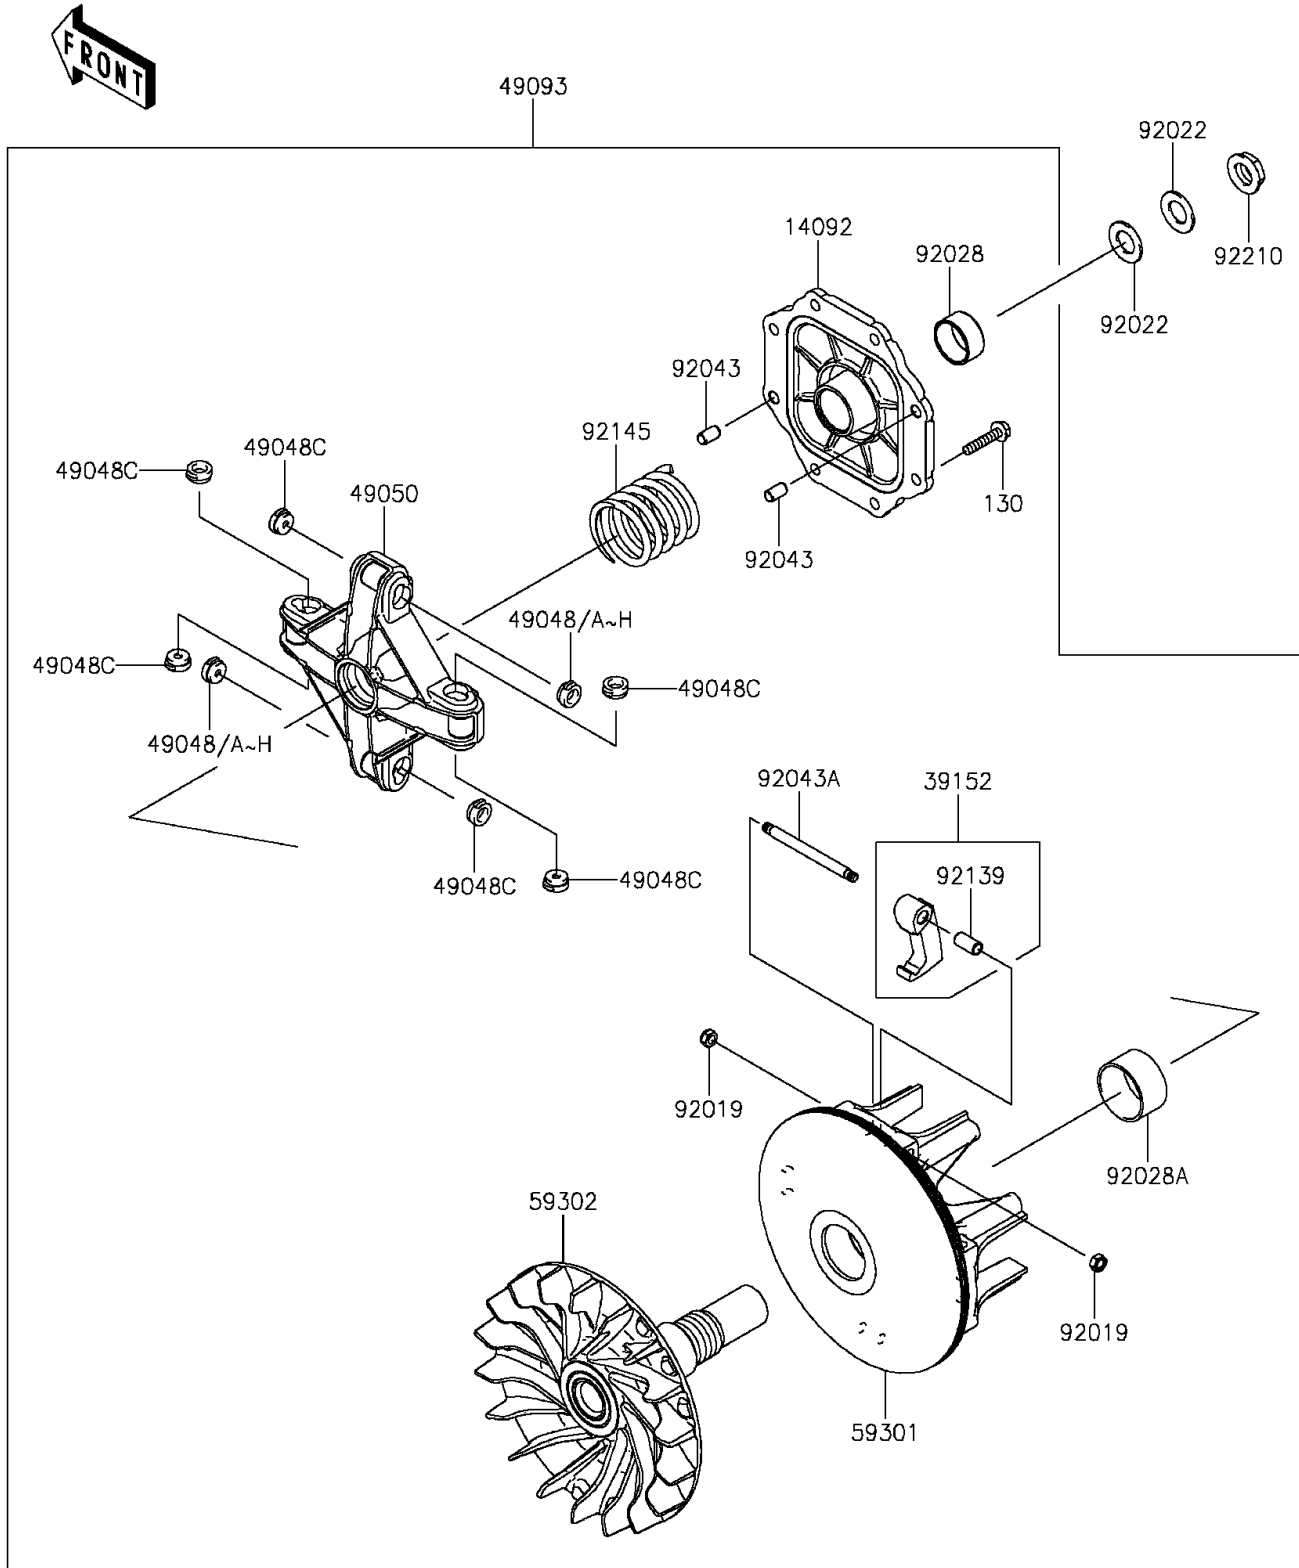

2015 TERYX4™ PARTS DIAGRAM

Drive Converter

E1391

2015 TERYX4™ PARTS LIST

Drive Converter

ITEM NAME	PART NUMBER	QUANTITY
BOLT-FLANGED,6X30 (Ref # 130)	130CA0630	8
COVER (Ref # 14092)	14092-1107	1
WEIGHT-RAMP (Ref # 39152)	39152-0038	4
SHOE,T=7.2 (Ref # 49048)	49048-1087	AR
SHOE,T=7.3 (Ref # 49048A)	49048-1088	AR
SHOE,T=7.4 (Ref # 49048B)	49048-1089	AR
SHOE,T=7.5 (Ref # 49048C)	49048-1090	8
SHOE,T=7.6 (Ref # 49048D)	49048-1091	AR
SHOE,T=7.7 (Ref # 49048E)	49048-1092	AR
SHOE,T=7.8 (Ref # 49048F)	49048-1093	AR
SHOE,T=7.9 (Ref # 49048G)	49048-1094	AR
SHOE,T=8.0 (Ref # 49048H)	49048-1095	AR
SPIDER (Ref # 49050)	49050-0036	1
CONVERTER-ASSY-DRIVE (Ref # 49093)	49093-0047	1
SHEAVE-MOVABLE (Ref # 59301)	59301-0026	1
SHEAVE-COMP (Ref # 59302)	59302-0087	1
NUT,LOCK,6MM (Ref # 92019)	92019-008	8
WASHER,16.3X29X1.75 (Ref # 92022)	92022-1356	2
BUSHING,KICK LEVER,OUTSIDE (Ref # 92028)	92028-1900	1
BUSHING (Ref # 92028A)	92028-1975	1
PIN,6.2X8X14 (Ref # 92043)	92043-1263	2
PIN (Ref # 92043A)	92043-1688	4
BUSHING (Ref # 92139)	92139-0215	4
SPRING (Ref # 92145)	92145-0958	1
NUT,LEFT HANDED,16MM (Ref # 92210)	92210-0350	1