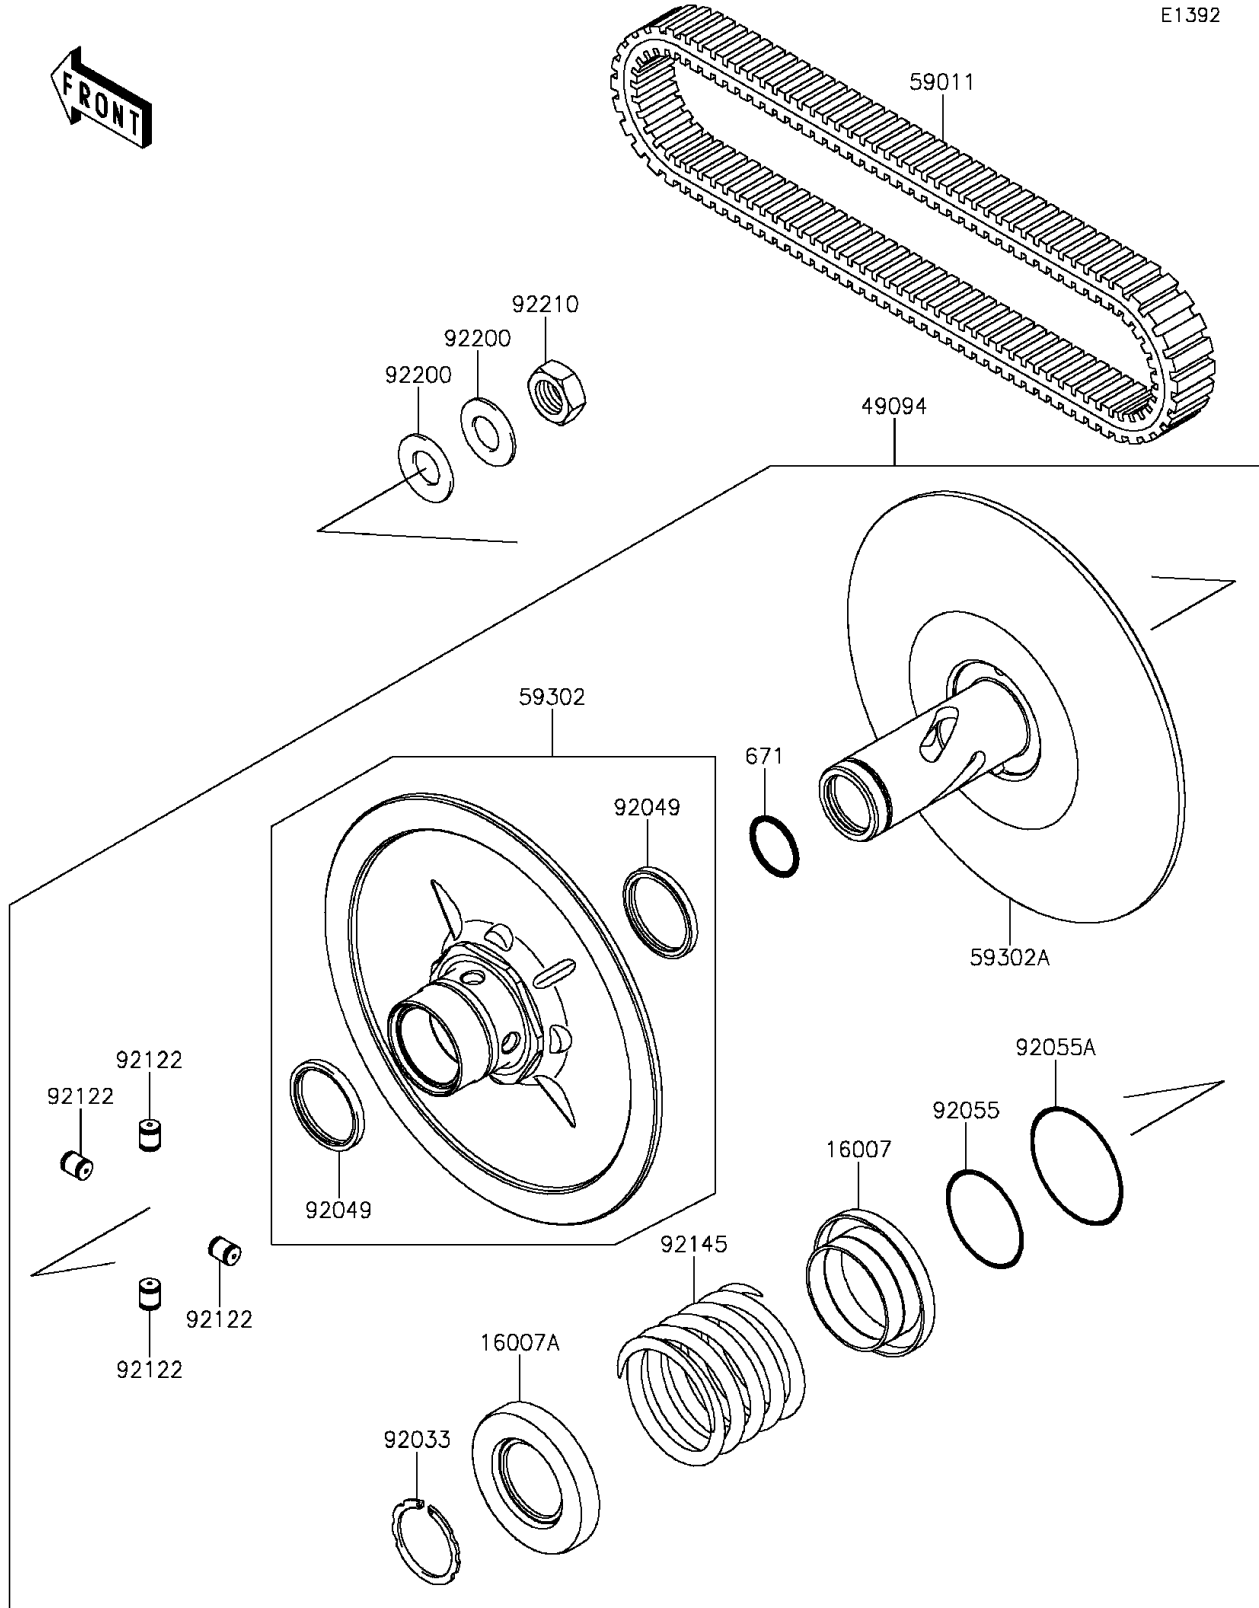

2015 TERYX4™ PARTS DIAGRAM

Driven Converter/Drive Belt

E1392

2015 TERYX4™ PARTS LIST

Driven Converter/Drive Belt

ITEM NAME	PART NUMBER	QUANTITY
O RING (Ref # 671)	671D2530	1
SEAT-SPRING,MOVABLE (Ref # 16007)	16007-0049	1
SEAT-SPRING,FIXED (Ref # 16007A)	16007-0050	1
CONVERTER-ASSY-DRIVEN (Ref # 49094)	49094-0086	1
BELT,CVT (Ref # 59011)	59011-0040	1
SHEAVE-COMP,MOVABLE (Ref # 59302)	59302-0042	1
SHEAVE-COMP,FIXED (Ref # 59302A)	59302-0043	1
RING-SNAP (Ref # 92033)	92033-1317	1
SEAL-OIL (Ref # 92049)	92049-1528	2
RING-O,46.4X3.1 (Ref # 92055)	92055-0752	1
RING-O,59.5X2.4 (Ref # 92055A)	92055-0753	1
ROLLER (Ref # 92122)	92122-0043	4
SPRING (Ref # 92145)	92145-0959	1
WASHER (Ref # 92200)	92200-1505	2
NUT,18MM (Ref # 92210)	92210-0821	1