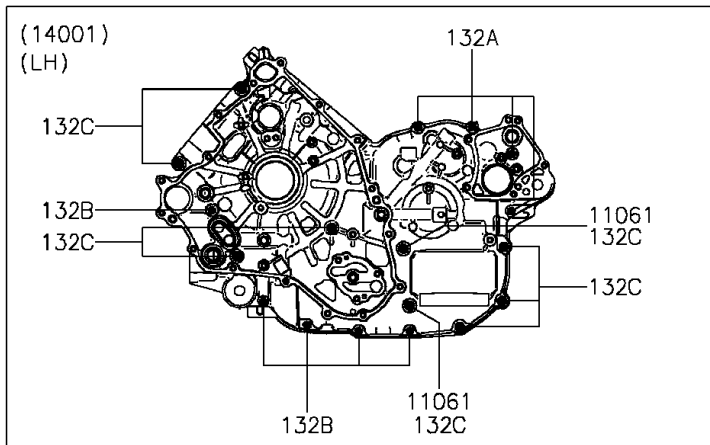

2015 TERYX4™ PARTS DIAGRAM

Crankcase

E1411

2015 TERYX4™ PARTS LIST

Crankcase

ITEM NAME	PART NUMBER	QUANTITY
BOLT-FLANGED-SMALL,6X12 (Ref # 132)	132BA0612	1
BOLT-FLANGED-SMALL,6X40 (Ref # 132A)	132BD0640	5
BOLT-FLANGED-SMALL,6X55 (Ref # 132B)	132BD0655	5
BOLT-FLANGED-SMALL,8X75 (Ref # 132C)	132BD0875	9
CIRCLIP-TYPE-C,37MM (Ref # 481)	481J3700	1
O RING,22MM (Ref # 670)	670B2022	1
O RING,16MM (Ref # 670A)	670D2016	1
GASKET,8.2X15 (Ref # 11061)	11061-0727	2
SET-CRANKCASE (Ref # 14001)	14001-0627	1
PLATE-POSITION (Ref # 14014)	14014-0553	1
PLATE-POSITION (Ref # 14014A)	14014-0554	1
PLATE-POSITION (Ref # 14014B)	14014-0555	1
PLATE-POSITION (Ref # 14014C)	14014-0557	3
CLAMP (Ref # 92037)	92037-1993	1
PIN,10X14 (Ref # 92043)	92043-1506	2
BEARING-BALL,63/22LUA (Ref # 92045)	92045-0704	1
BEARING-BALL,6904 (Ref # 92045A)	92045-0705	1
BEARING-BALL,6308YA3-T2C3 (Ref # 92045B)	92045-0706	1
BEARING-BALL,TMB304LUA (Ref # 92045C)	92045-0743	1
BEARING-BALL,63/32C3 (Ref # 92045D)	92045-1364	1
BEARING-BALL,6303LUA (Ref # 92045E)	92045-1389	1
BEARING-NEEDLE (Ref # 92046)	92046-0022	1
BEARING-NEEDLE,HK1210FM (Ref # 92046A)	92046-0034	1
BEARING-NEEDLE,BA13178ZE01 (Ref # 92046B)	92046-0048	2
BEARING-NEEDLE,7E-HKS33X38X8 (Ref # 92046C)	92046-1221	1
SEAL-OIL,25X45X9.5 (Ref # 92049)	92049-0739	1
RING-O,33X2.6 (Ref # 92055)	92055-0723	1
RING-O,31.2X2.4 (Ref # 92055A)	92055-0724	1
GASKET,12X22X2 (Ref # 92065)	92065-097	1

2015 TERYX4™ PARTS LIST

Crankcase

ITEM NAME	PART NUMBER	QUANTITY
PLUG,BREATHER (Ref # 92066)	92066-1035	1
PLUG,OIL DRAIN,12X15 (Ref # 92066A)	92066-1174	1
PLUG,PT1/8X7 (Ref # 92066B)	92066-1227	5
BOLT,6X15 (Ref # 92153)	92153-0848	10
BOLT,FLANGED,8X95 (Ref # 92154)	92154-0835	2