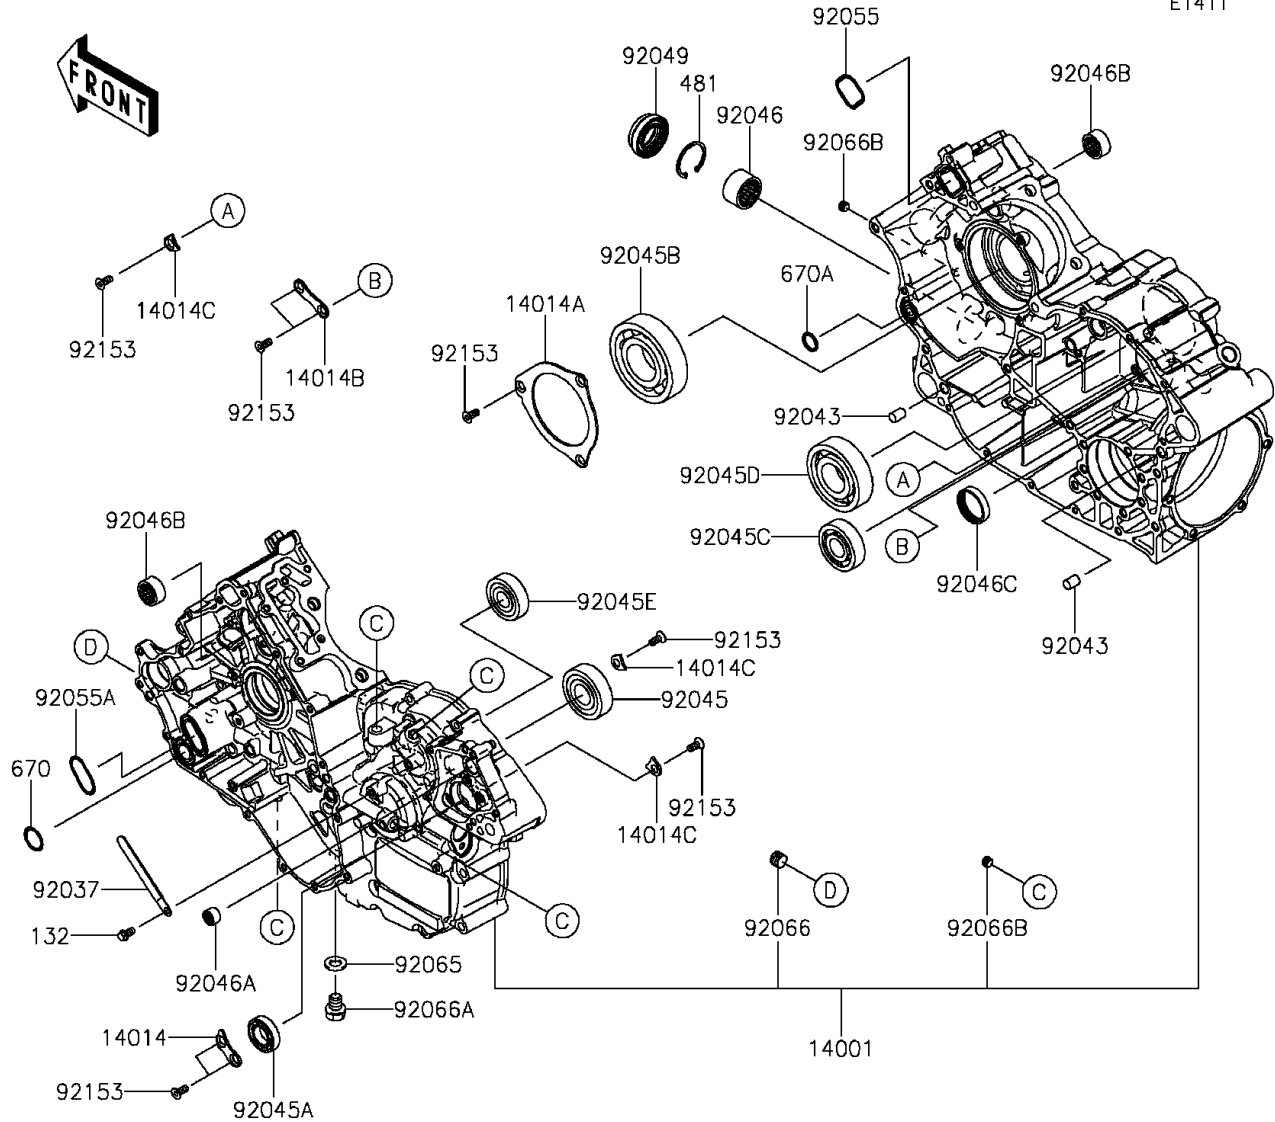

2015 TERYX4™ PARTS DIAGRAM

Crankcase

E1411

2015 TERYX4™ PARTS LIST

Crankcase

ITEM NAME	PART NUMBER	QUANTITY
BOLT-FLANGED-SMALL,6X12 (Ref # 132)	132BA0612	1
BOLT-FLANGED-SMALL,6X40 (Ref # 132A)	132BD0640	5
BOLT-FLANGED-SMALL,6X55 (Ref # 132B)	132BD0655	5
BOLT-FLANGED-SMALL,8X75 (Ref # 132C)	132BD0875	9
CIRCLIP-TYPE-C,37MM (Ref # 481)	481J3700	1
O RING,22MM (Ref # 670)	670B2022	1
O RING,16MM (Ref # 670A)	670D2016	1
GASKET,8.2X15 (Ref # 11061)	11061-0727	2
SET-CRANKCASE (Ref # 14001)	14001-0627	1
PLATE-POSITION (Ref # 14014)	14014-0553	1
PLATE-POSITION (Ref # 14014A)	14014-0554	1
PLATE-POSITION (Ref # 14014B)	14014-0555	1
PLATE-POSITION (Ref # 14014C)	14014-0557	3
CLAMP (Ref # 92037)	92037-1993	1
PIN,10X14 (Ref # 92043)	92043-1506	2
BEARING-BALL,63/22LUA (Ref # 92045)	92045-0704	1
BEARING-BALL,6904 (Ref # 92045A)	92045-0705	1
BEARING-BALL,6308YA3-T2C3 (Ref # 92045B)	92045-0706	1
BEARING-BALL,TMB304LUA (Ref # 92045C)	92045-0743	1
BEARING-BALL,63/32C3 (Ref # 92045D)	92045-1364	1
BEARING-BALL,6303LUA (Ref # 92045E)	92045-1389	1
BEARING-NEEDLE (Ref # 92046)	92046-0022	1
BEARING-NEEDLE,HK1210FM (Ref # 92046A)	92046-0034	1
BEARING-NEEDLE,BA13178ZE01 (Ref # 92046B)	92046-0048	2
BEARING-NEEDLE,7E-HKS33X38X8 (Ref # 92046C)	92046-1221	1
SEAL-OIL,25X45X9.5 (Ref # 92049)	92049-0739	1
RING-O,33X2.6 (Ref # 92055)	92055-0723	1
RING-O,31.2X2.4 (Ref # 92055A)	92055-0724	1
GASKET,12X22X2 (Ref # 92065)	92065-097	1

2015 TERYX4™ PARTS LIST

Crankcase

ITEM NAME	PART NUMBER	QUANTITY
PLUG,BREATHER (Ref # 92066)	92066-1035	1
PLUG,OIL DRAIN,12X15 (Ref # 92066A)	92066-1174	1
PLUG,PT1/8X7 (Ref # 92066B)	92066-1227	5
BOLT,6X15 (Ref # 92153)	92153-0848	10
BOLT,FLANGED,8X95 (Ref # 92154)	92154-0835	2