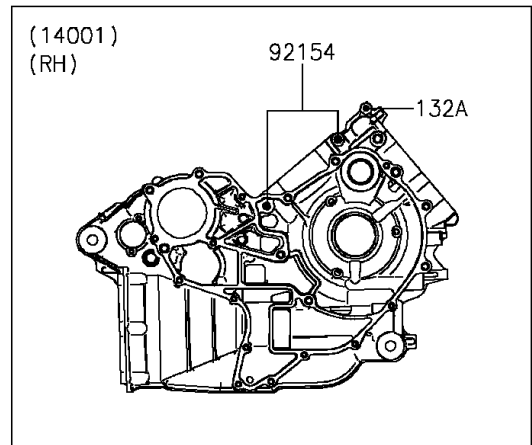

2015 TERYX4™ PARTS DIAGRAM

Crankcase

E1411

2015 TERYX4™ PARTS LIST

Crankcase

ITEM NAME	PART NUMBER	QUANTITY
BOLT-FLANGED-SMALL,6X12 (Ref # 132)	132BA0612	1
BOLT-FLANGED-SMALL,6X40 (Ref # 132A)	132BD0640	5
BOLT-FLANGED-SMALL,6X55 (Ref # 132B)	132BD0655	5
BOLT-FLANGED-SMALL,8X75 (Ref # 132C)	132BD0875	9
CIRCLIP-TYPE-C,37MM (Ref # 481)	481J3700	1
O RING,22MM (Ref # 670)	670B2022	1
O RING,16MM (Ref # 670A)	670D2016	1
GASKET,8.2X15 (Ref # 11061)	11061-0727	2
SET-CRANKCASE (Ref # 14001)	14001-0627	1
PLATE-POSITION (Ref # 14014)	14014-0553	1
PLATE-POSITION (Ref # 14014A)	14014-0554	1
PLATE-POSITION (Ref # 14014B)	14014-0555	1
PLATE-POSITION (Ref # 14014C)	14014-0557	3
CLAMP (Ref # 92037)	92037-1993	1
PIN,10X14 (Ref # 92043)	92043-1506	2
BEARING-BALL,63/22LUA (Ref # 92045)	92045-0704	1
BEARING-BALL,6904 (Ref # 92045A)	92045-0705	1
BEARING-BALL,6308YA3-T2C3 (Ref # 92045B)	92045-0706	1
BEARING-BALL,TMB304LUA (Ref # 92045C)	92045-0743	1
BEARING-BALL,63/32C3 (Ref # 92045D)	92045-1364	1
BEARING-BALL,6303LUA (Ref # 92045E)	92045-1389	1
BEARING-NEEDLE (Ref # 92046)	92046-0022	1
BEARING-NEEDLE,HK1210FM (Ref # 92046A)	92046-0034	1
BEARING-NEEDLE,BA13178ZE01 (Ref # 92046B)	92046-0048	2
BEARING-NEEDLE,7E-HKS33X38X8 (Ref # 92046C)	92046-1221	1
SEAL-OIL,25X45X9.5 (Ref # 92049)	92049-0739	1
RING-O,33X2.6 (Ref # 92055)	92055-0723	1
RING-O,31.2X2.4 (Ref # 92055A)	92055-0724	1
GASKET,12X22X2 (Ref # 92065)	92065-097	1

2015 TERYX4™ PARTS LIST

Crankcase

ITEM NAME	PART NUMBER	QUANTITY
PLUG,BREATHER (Ref # 92066)	92066-1035	1
PLUG,OIL DRAIN,12X15 (Ref # 92066A)	92066-1174	1
PLUG,PT1/8X7 (Ref # 92066B)	92066-1227	5
BOLT,6X15 (Ref # 92153)	92153-0848	10
BOLT,FLANGED,8X95 (Ref # 92154)	92154-0835	2