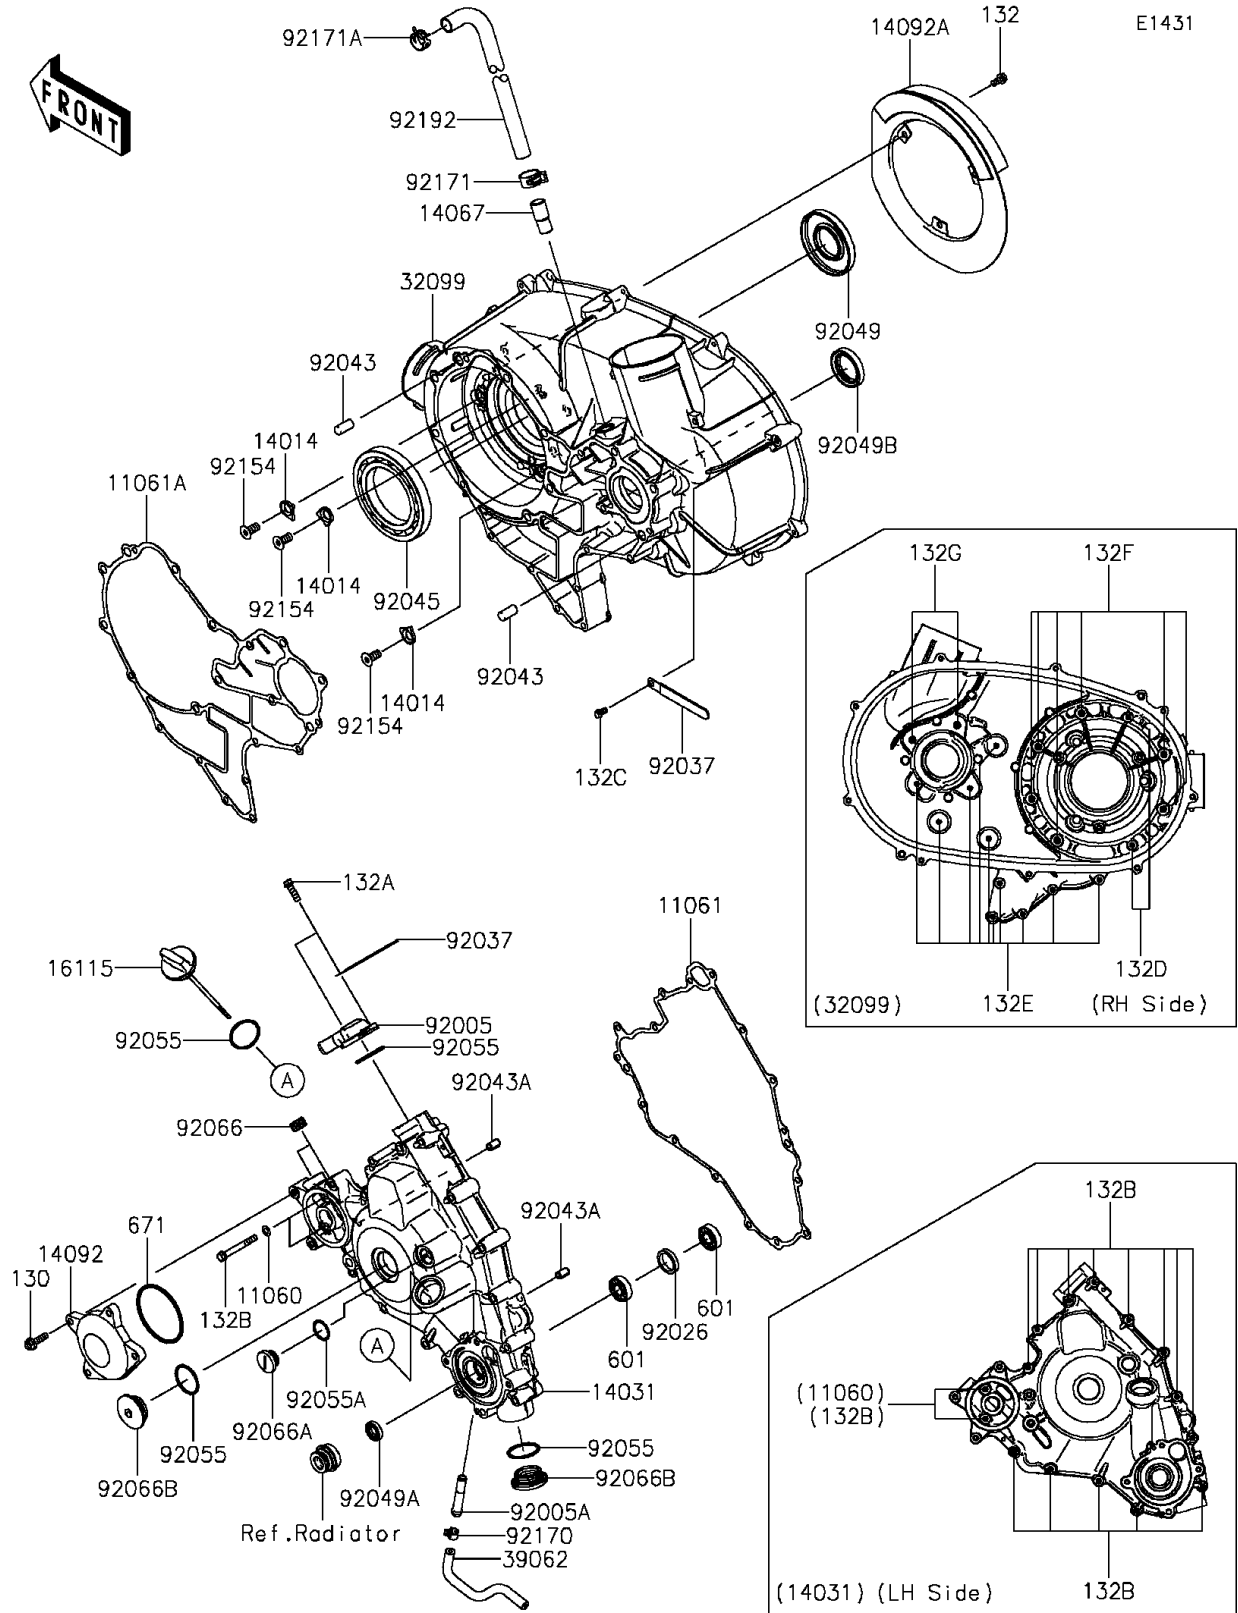

# 2015 TERYX4™ PARTS DIAGRAM

Engine Cover(s)

## 2015 TERYX4™ PARTS LIST

### Engine Cover(s)

ITEM NAME	PART NUMBER	QUANTITY
BOLT-FLANGED,6X22 (Ref # 130)	130CA0622	4
BOLT-FLANGED-SMALL,6X12 (Ref # 132)	132BA0612	3
BOLT-FLANGED-SMALL,6X20 (Ref # 132A)	132BA0620	2
BOLT-FLANGED-SMALL,6X50 (Ref # 132B)	132BA0650	15
BOLT-FLANGED-SMALL,6X12 (Ref # 132C)	132BD0612	1
BOLT-FLANGED-SMALL,6X30 (Ref # 132D)	132BD0630	2
BOLT-FLANGED-SMALL,6X45 (Ref # 132E)	132BD0645	10
BOLT-FLANGED-SMALL,8X35 (Ref # 132F)	132BD0835	6
BOLT-FLANGED-SMALL,8X50 (Ref # 132G)	132BD0850	2
GASKET,6.2X12X0.3 (Ref # 11060)	11060-1994	2
GASKET,GENERATOR COVER (Ref # 11061)	11061-0728	1
GASKET,CVT CASE (Ref # 11061A)	11061-0729	1
PLATE-POSITION (Ref # 14014)	14014-0556	3
COVER-GENERATOR (Ref # 14031)	14031-0589	1
FITTING,BREATHER (Ref # 14067)	14067-006	1
COVER,OIL COOLER (Ref # 14092)	14092-0877	1
COVER (Ref # 14092A)	14092-1051	1
CAP-OIL FILLER (Ref # 16115)	16115-0705	1
CASE,CVT (Ref # 32099)	32099-0765	1
HOSE-COOLING,DRAIN (Ref # 39062)	39062-0598	1
FITTING (Ref # 92005)	92005-0712	1
FITTING (Ref # 92005A)	92005-1264	1
SPACER,22X28X5 (Ref # 92026)	92026-0711	1
CLAMP (Ref # 92037)	92037-1993	2
PIN,10X20 (Ref # 92043)	92043-0142	2
PIN,6.2X8X14 (Ref # 92043A)	92043-1263	2
BEARING-BALL,16014CS45 (Ref # 92045)	92045-0709	1
SEAL-OIL,35X77X9 (Ref # 92049)	92049-0713	1
SEAL-OIL,SC 12X22X5 (Ref # 92049A)	92049-1228	1

### Engine Cover(s)

ITEM NAME	PART NUMBER	QUANTITY
SEAL-OIL,HTC 30X45X8 (Ref # 92049B)	92049-1575	1
RING-O,31.2X2.4 (Ref # 92055)	92055-0724	4
RING-O,20X2 (Ref # 92055A)	92055-1146	1
PLUG,PT3/8X10 (Ref # 92066)	92066-0003	2
PLUG,COVER (Ref # 92066A)	92066-0011	1
PLUG (Ref # 92066B)	92066-0712	2
BOLT,FLAT,8X13.6 (Ref # 92154)	92154-0978	3
CLAMP (Ref # 92170)	92170-1493	1
CLAMP (Ref # 92171)	92171-0329	1
CLAMP (Ref # 92171A)	92171-1277	1
TUBE,BREATHER (Ref # 92192)	92192-0945	1
BEARING-BALL (Ref # 601)	601A6001	2
O RING,65MM (Ref # 671)	671B2565	1