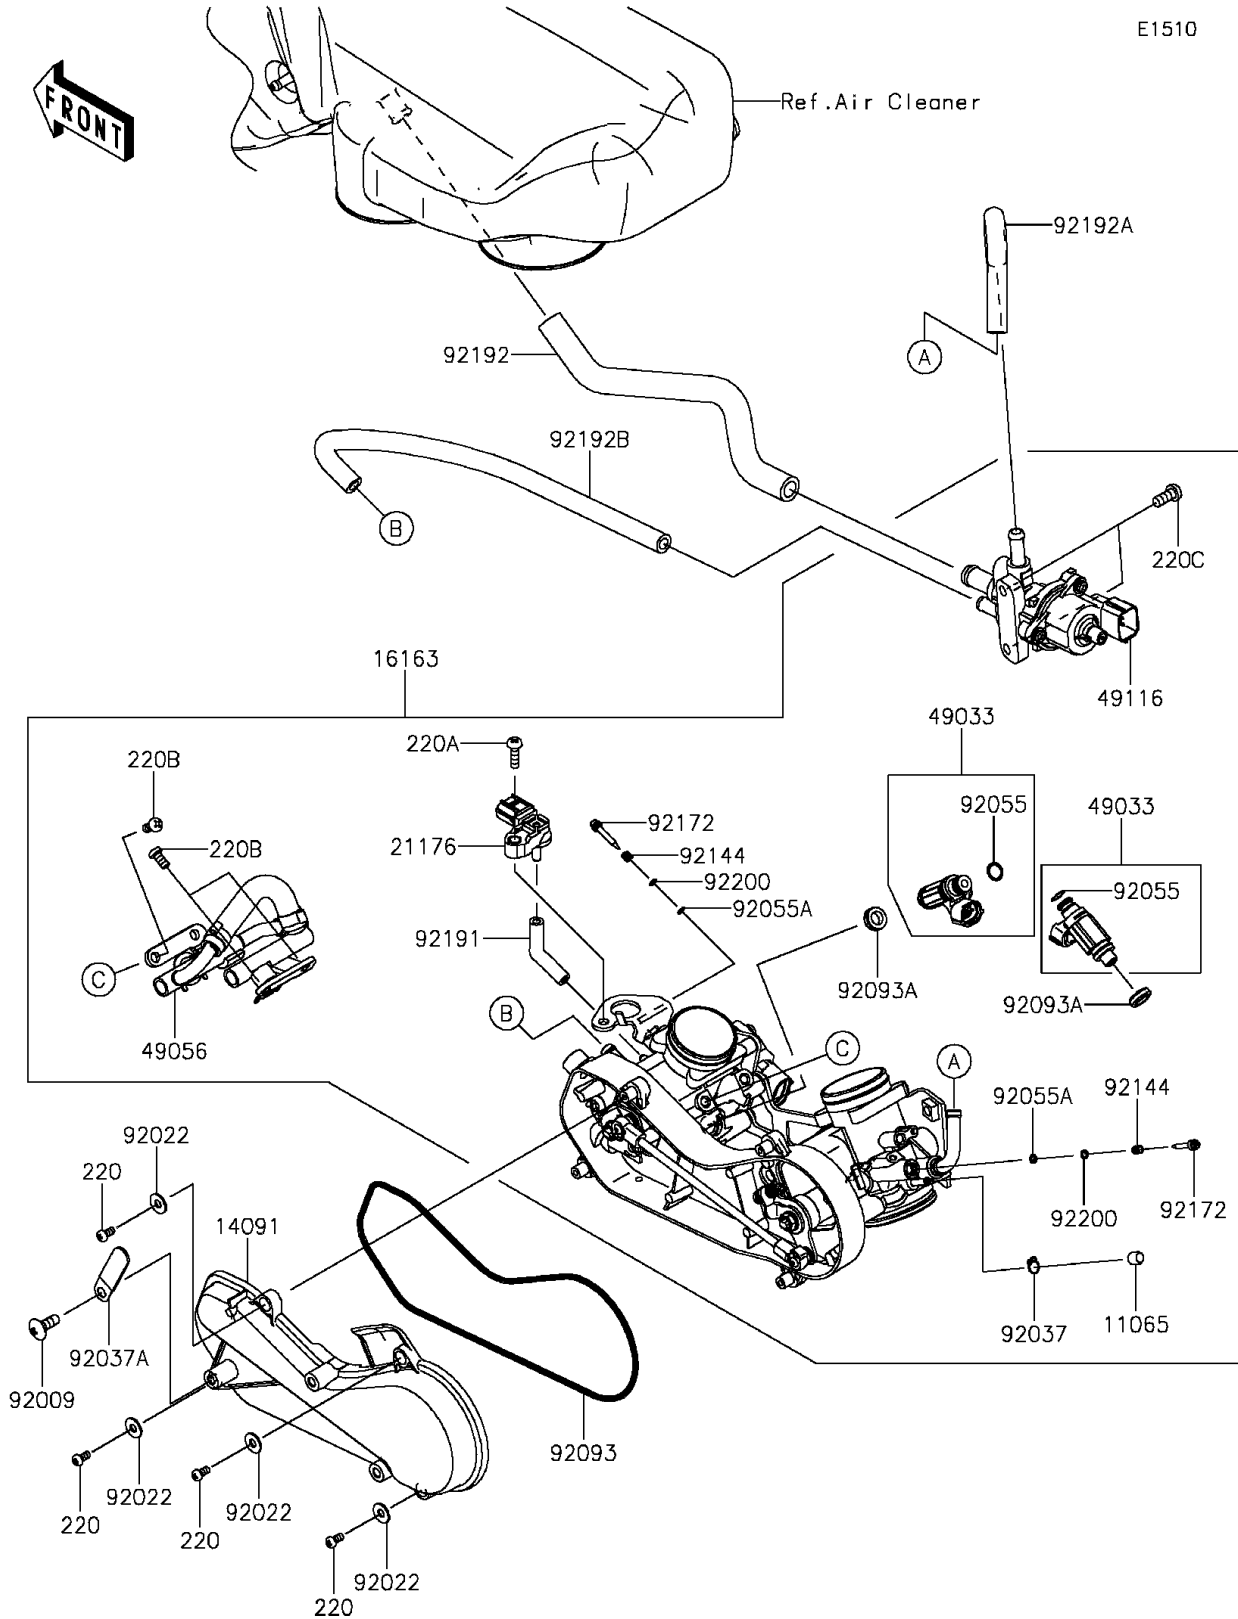

2015 TERYX4™ PARTS DIAGRAM

Throttle

2015 TERYX4™ PARTS LIST

Throttle

ITEM NAME	PART NUMBER	QUANTITY
SCREW-PAN-CROS,4X8 (Ref # 220)	220AA0408	4
SCREW-PAN-CROS,5X16 (Ref # 220A)	220AA0516	1
SCREW-PAN-CROS,6X12 (Ref # 220B)	220AA0612	4
SCREW-PAN-CROS,6X14 (Ref # 220C)	220AA0614	2
CAP (Ref # 11065)	11065-0072	1
COVER,THROTTLE LINK (Ref # 14091)	14091-1731	1
THROTTLE-ASSY,36EIS (Ref # 16163)	16163-0790	1
SENSOR,PRESSURE (Ref # 21176)	21176-0111	1
NOZZLE-INJECTION (Ref # 49033)	49033-0011	2
PIPE-INJECTION (Ref # 49056)	49056-0033	1
VALVE-ASSY,ISC (Ref # 49116)	49116-0021	1
SCREW,6X12 (Ref # 92009)	92009-1480	1
WASHER,5.2X13X1 (Ref # 92022)	92022-1380	4
CLAMP,TUBE (Ref # 92037)	92037-1124	1
CLAMP,L=45 (Ref # 92037A)	92037-1539	1
RING-O,INJECTION NOZZLE (Ref # 92055)	92055-1622	2
RING-O,AIR SCREW (Ref # 92055A)	92055-1658	2
SEAL (Ref # 92093)	92093-0082	1
SEAL (Ref # 92093A)	92093-0127	2
SPRING,THROTTLE STOP SCREW (Ref # 92144)	92144-1674	2
SCREW (Ref # 92172)	92172-0156	2
TUBE,3.2X7.4X70 (Ref # 92191)	92191-1552	1
TUBE,ISC-CHAMBER (Ref # 92192)	92192-0948	1
TUBE,ISC-THROTTLE RR (Ref # 92192A)	92192-1211	1
TUBE,ISC-THROTTLE FR (Ref # 92192B)	92192-1212	1
WASHER,PILOT AIR SCREW (Ref # 92200)	92200-1564	2