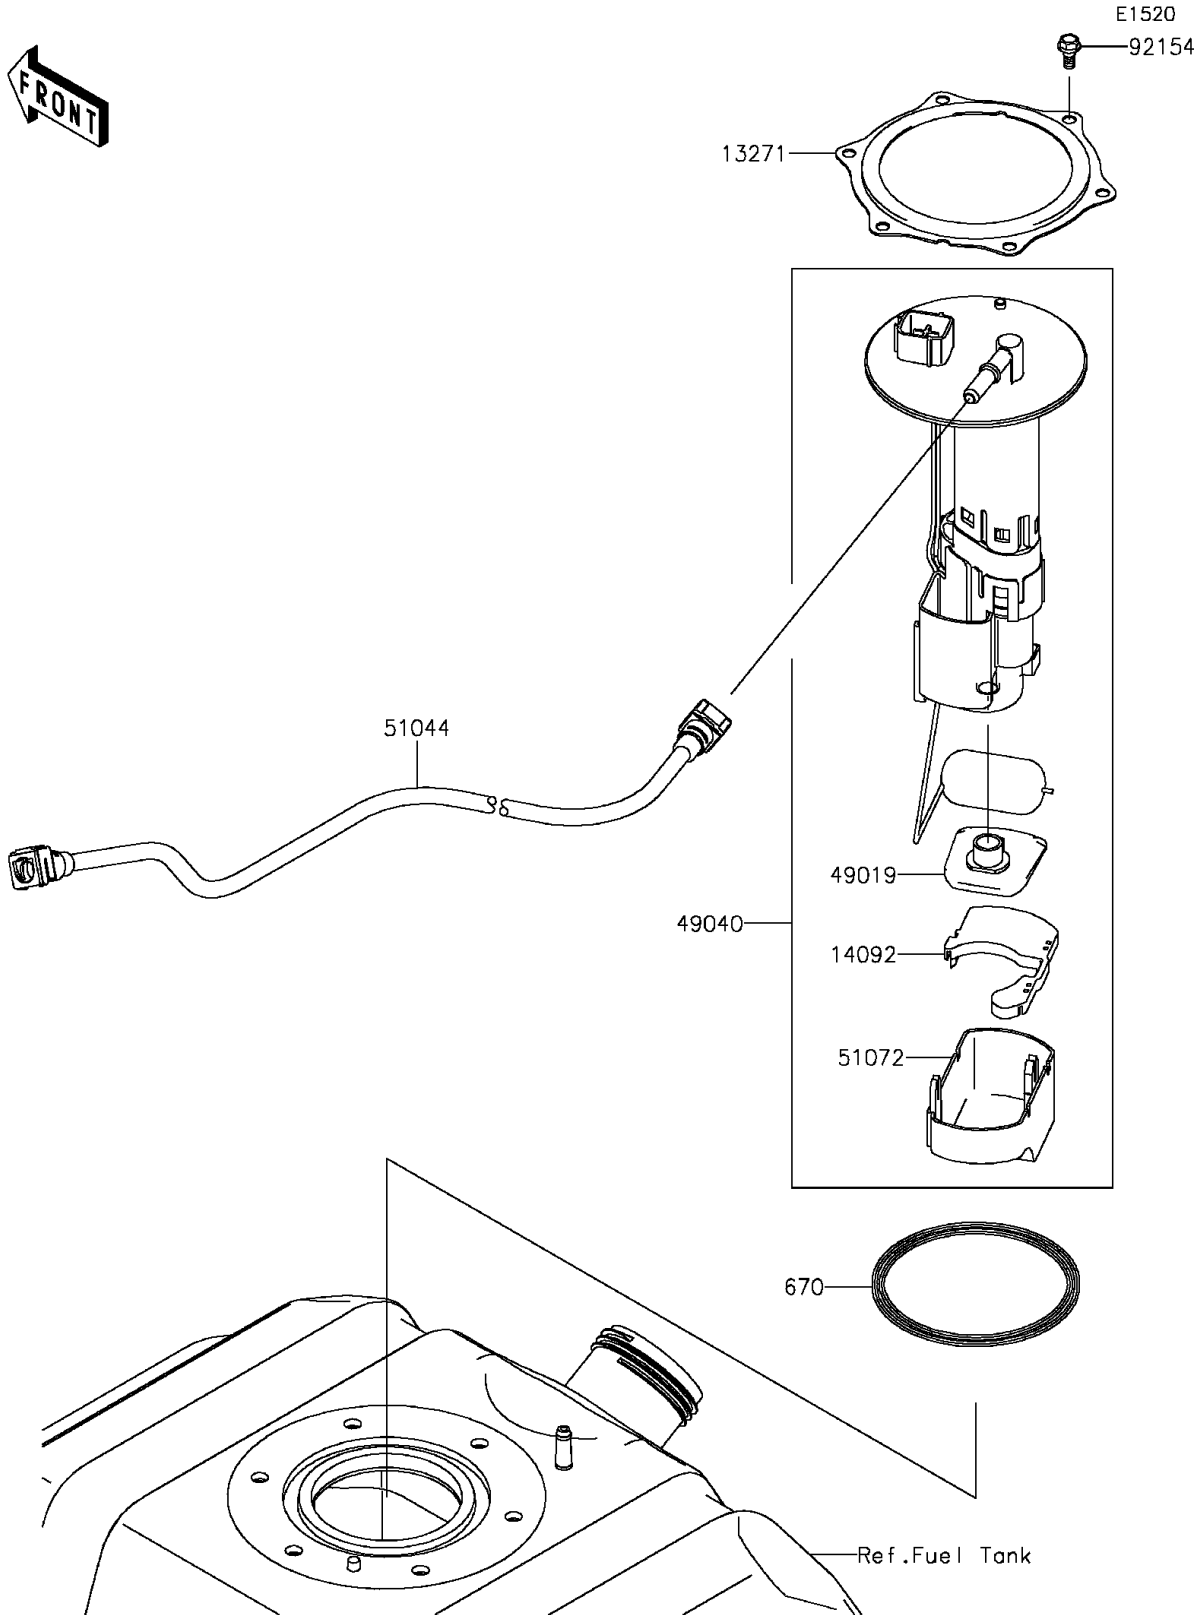

2015 TERYX4™ PARTS DIAGRAM

Fuel Pump

2015 TERYX4™ PARTS LIST

Fuel Pump

ITEM NAME	PART NUMBER	QUANTITY
O RING (Ref # 670)	670E5090	1
PLATE (Ref # 13271)	13271-0980	1
COVER (Ref # 14092)	14092-1044	1
FILTER-FUEL (Ref # 49019)	49019-0013	1
PUMP-FUEL (Ref # 49040)	49040-0716	1
TUBE-ASSY (Ref # 51044)	51044-0746	1
CHAMBER-FUEL (Ref # 51072)	51072-0003	1
BOLT,FLANGED,5X4.5 (Ref # 92154)	92154-0974	6