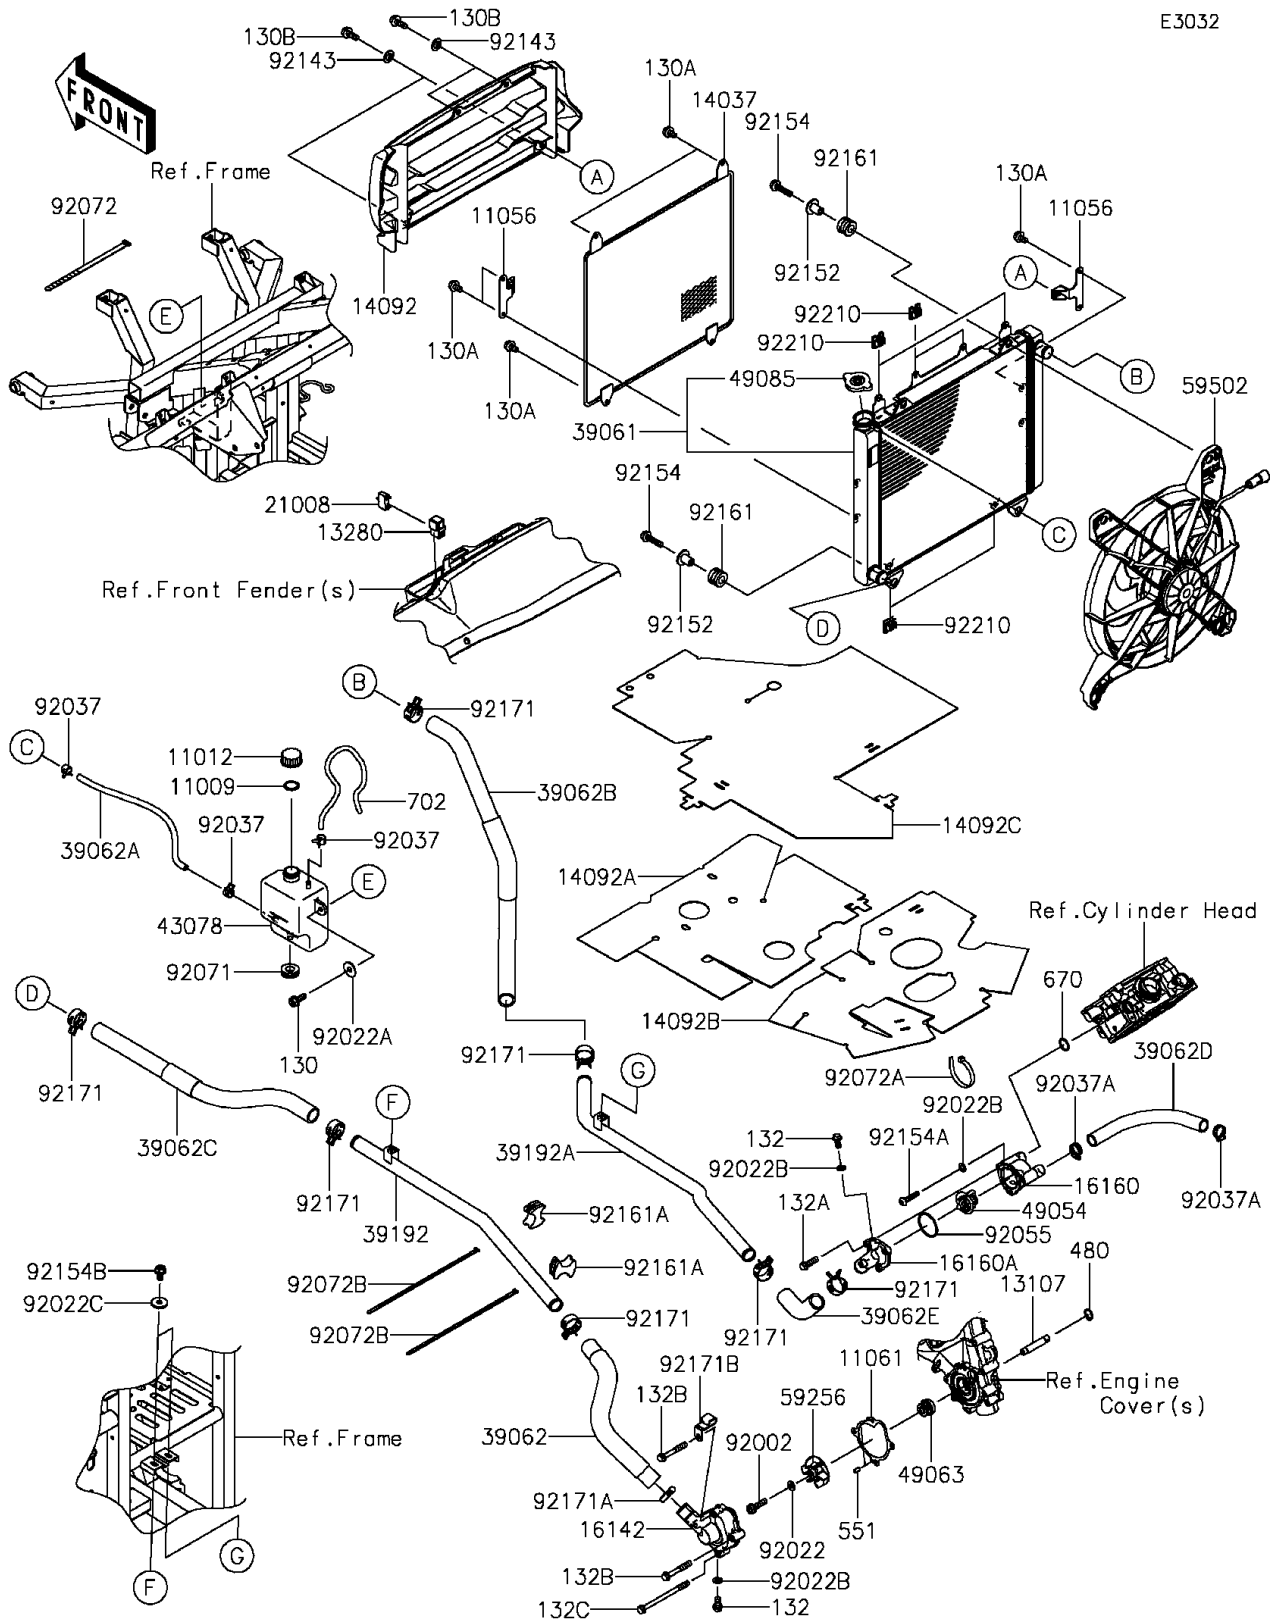

2015 TERYX4™ PARTS DIAGRAM

Radiator

E3032