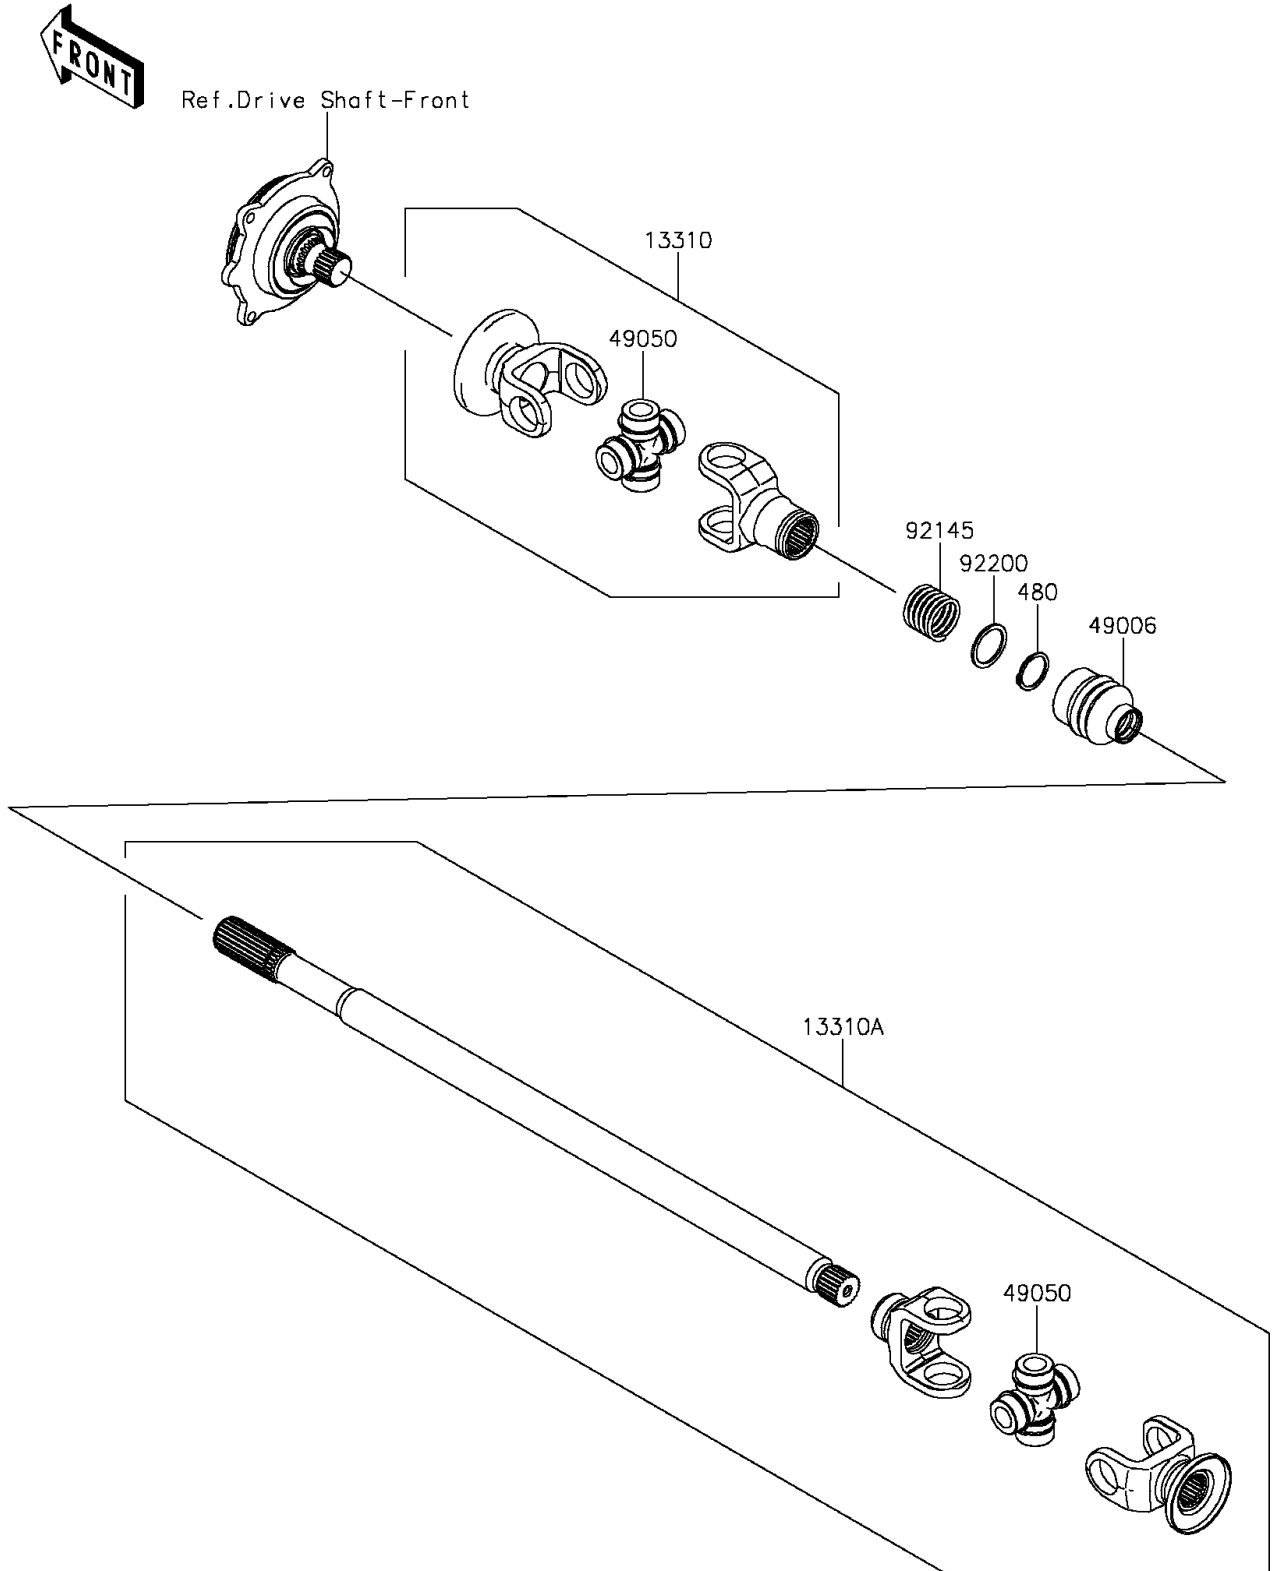

2015 TERYX4™ PARTS DIAGRAM

Drive Shaft-Propeller

E3135

2015 TERYX4™ PARTS LIST

Drive Shaft-Propeller

ITEM NAME	PART NUMBER	QUANTITY
CIRCLIP-TYPE-C,24MM (Ref # 480)	480J2400	1
SHAFT-ASSY,FRONT GEAR SIDE (Ref # 13310)	13310-0031	1
SHAFT-ASSY,FRONT ENG SIDE (Ref # 13310A)	13310-0032	1
BOOT,GEAR ASSY SIDE (Ref # 49006)	49006-0108	1
SPIDER (Ref # 49050)	49050-0034	2
SPRING (Ref # 92145)	92145-0823	1
WASHER,25X31X1.5 (Ref # 92200)	92200-0600	1