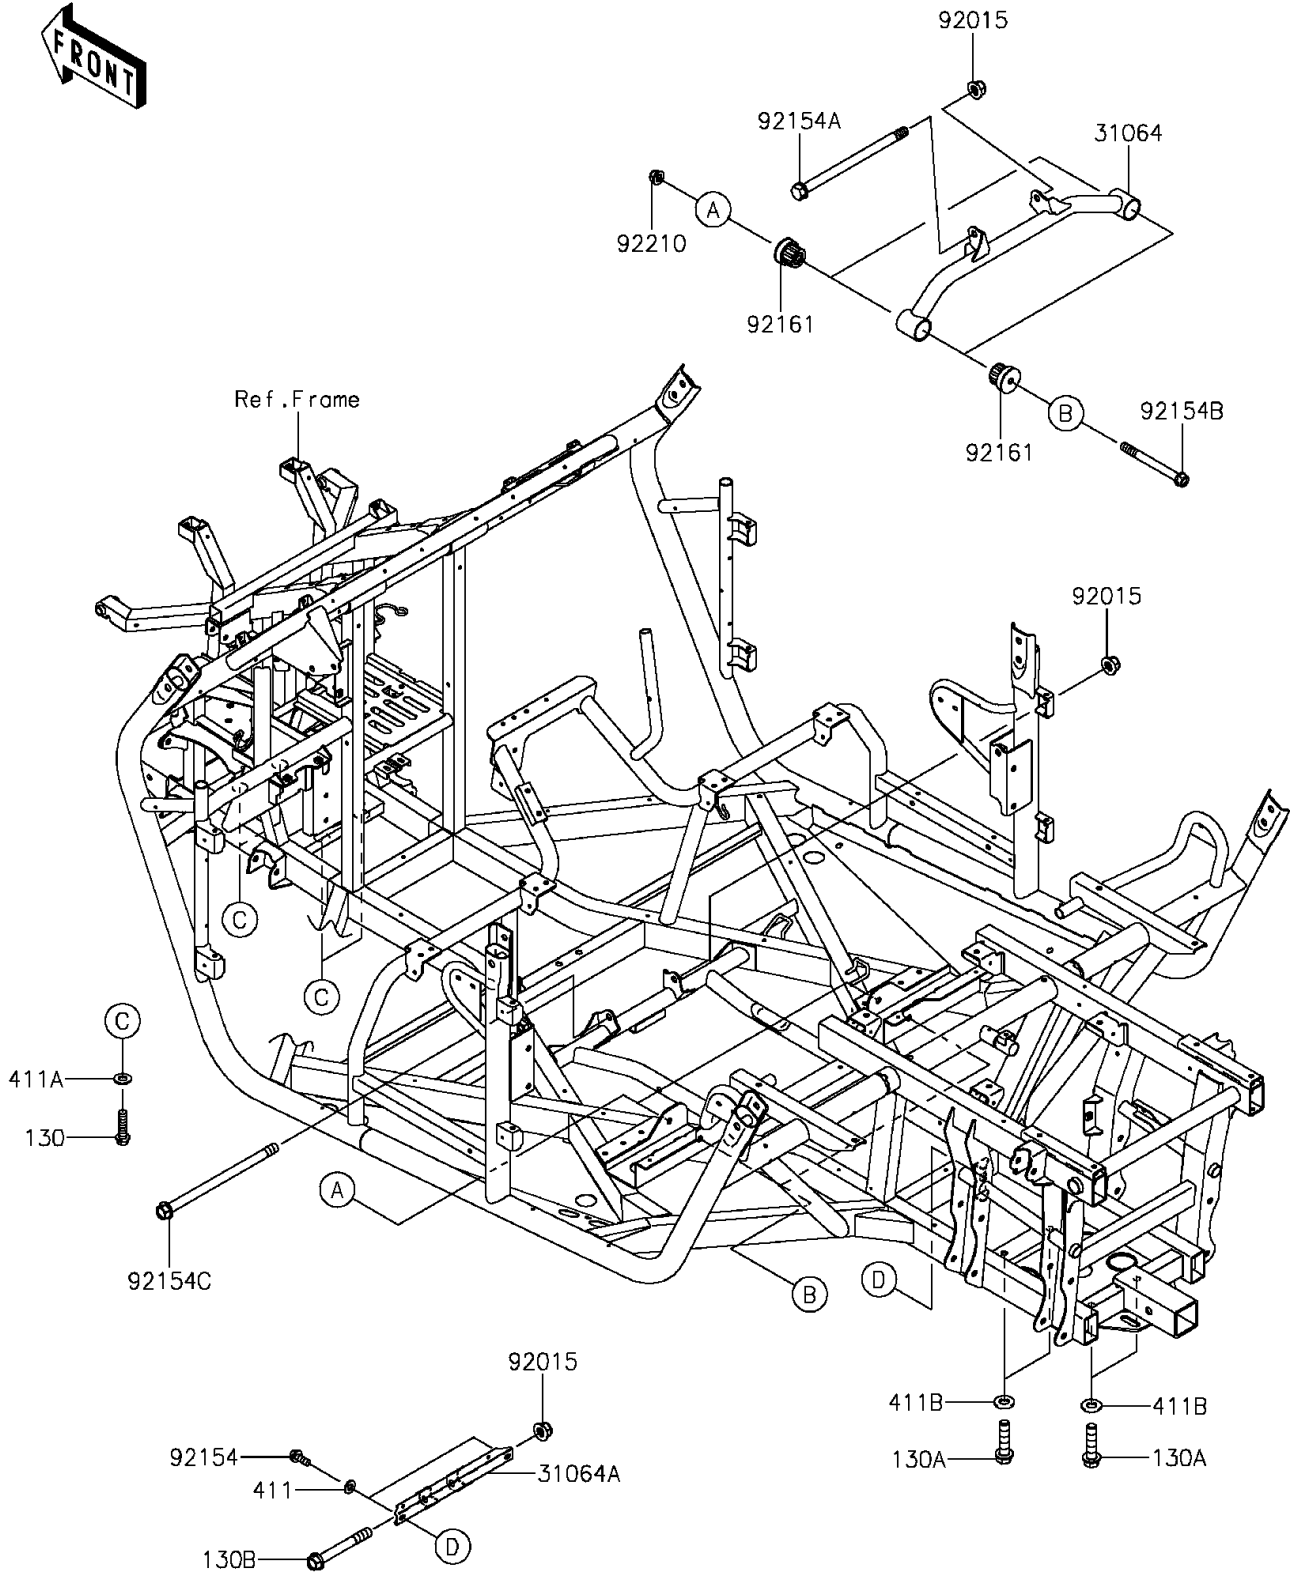

2015 TERYX4™ PARTS DIAGRAM

Engine Mount

F2122

2015 TERYX4™ PARTS LIST

Engine Mount

ITEM NAME	PART NUMBER	QUANTITY
BOLT-FLANGED,10X40 (Ref # 130)	130BA1040	4
BOLT-FLANGED,12X50 (Ref # 130A)	130BA1250	4
BOLT-FLANGED,12X95 (Ref # 130B)	130BA1295	1
WASHER-PLAIN (Ref # 411)	411AA0800	2
WASHER-PLAIN,10MM (Ref # 411A)	411AA1000	4
WASHER-PLAIN,12MM (Ref # 411B)	411AA1200	4
PIPE-COMP,RR FRAME (Ref # 31064)	31064-0621	1
PIPE-COMP,RR GEARCASE MOUNT (Ref # 31064A)	31064-0626	1
NUT,LOCK,FLANGED,12MM (Ref # 92015)	92015-1433	3
BOLT,FLANGED,8X20 (Ref # 92154)	92154-1130	2
BOLT,FLANGED,12X190 (Ref # 92154A)	92154-1131	1
BOLT,FLANGED,10X105 (Ref # 92154B)	92154-1132	2
BOLT,FLANGED,12X200 (Ref # 92154C)	92154-1133	1
DAMPER (Ref # 92161)	92161-0423	4
NUT,LOCK,FLANGED,10MM (Ref # 92210)	92210-0276	2