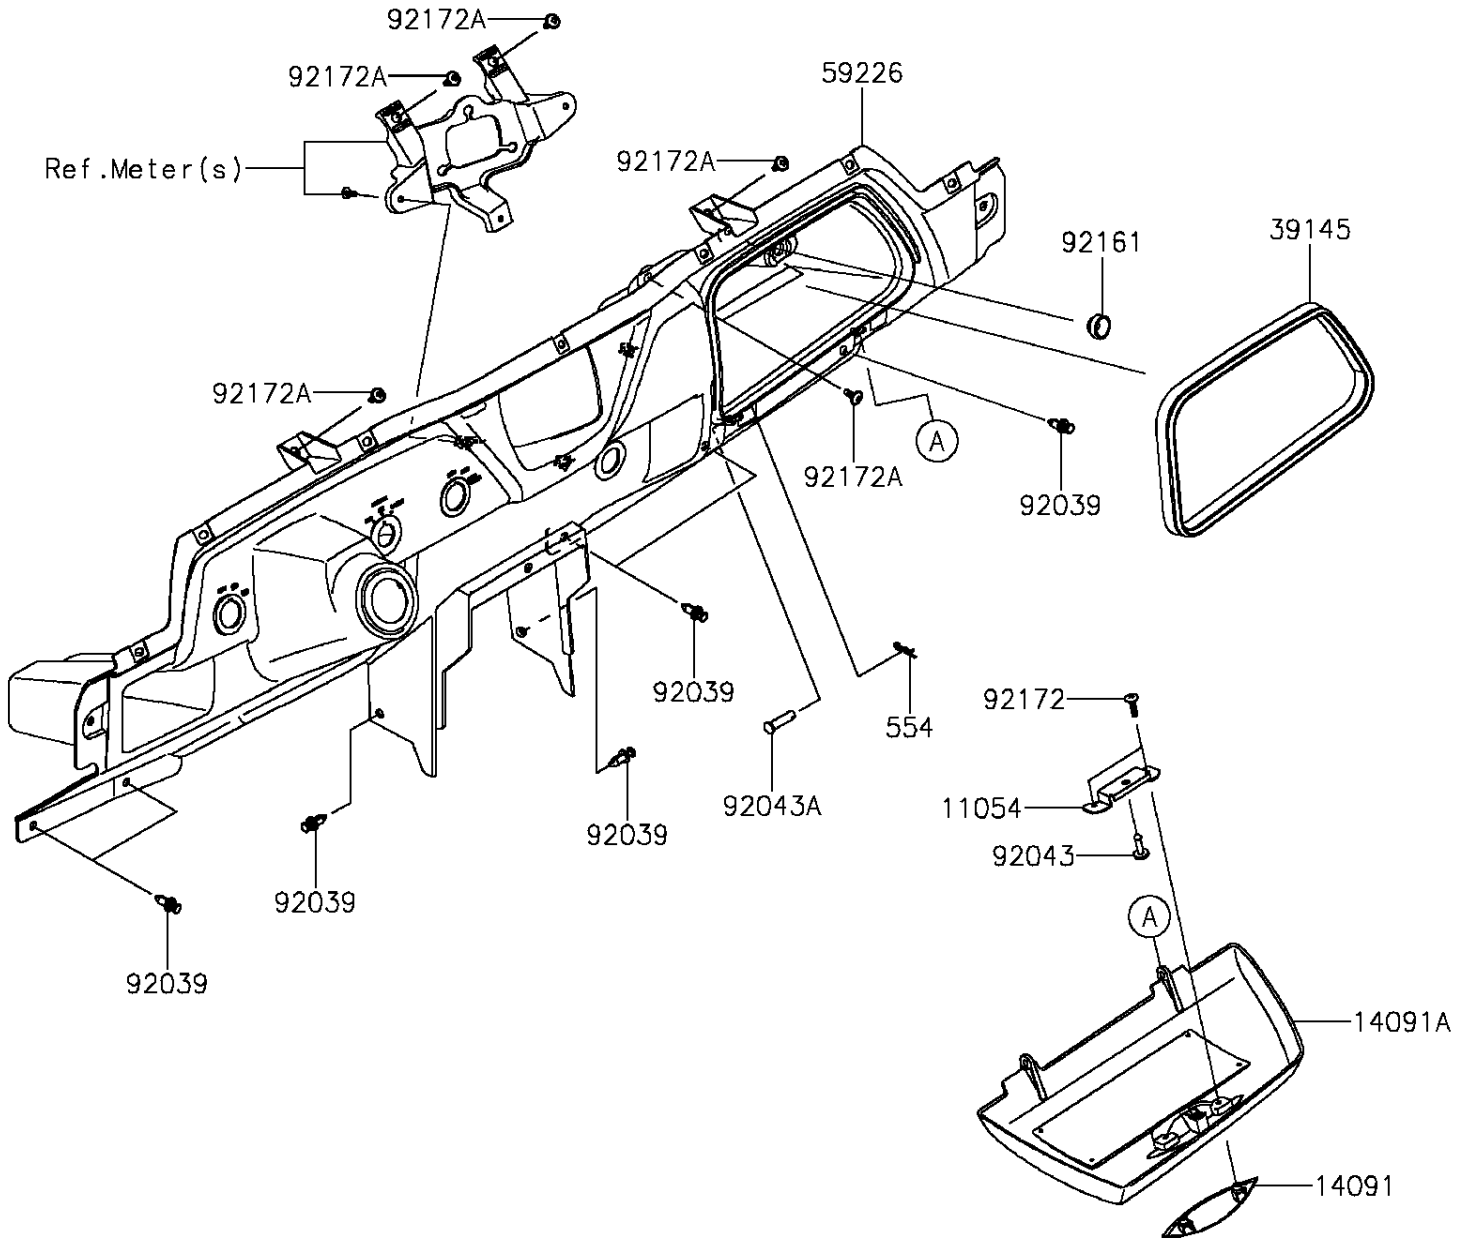

2015 TERYX4™ PARTS DIAGRAM

Front Box

F2135

2015 TERYX4™ PARTS LIST

Front Box

ITEM NAME	PART NUMBER	QUANTITY
PIN-SNAP (Ref # 554)	554DA0600	2
BRACKET (Ref # 11054)	11054-1789	1
COVER,STORAGE CAP,F.BLACK (Ref # 14091)	14091-0700-6Z	1
COVER,STORAGE,F.BLACK (Ref # 14091A)	14091-0985-6Z	1
TRIM-SEAL,L=940 (Ref # 39145)	39145-0029	1
PANEL-CONTROL (Ref # 59226)	59226-0033	1
RIVET (Ref # 92039)	92039-1229	7
PIN (Ref # 92043)	92043-0138	1
PIN,6X23 (Ref # 92043A)	92043-0164	2
DAMPER (Ref # 92161)	92161-0568	1
SCREW,TAPPING,4X16 (Ref # 92172)	92172-0347	2
SCREW,6X16 (Ref # 92172A)	92172-0826	6