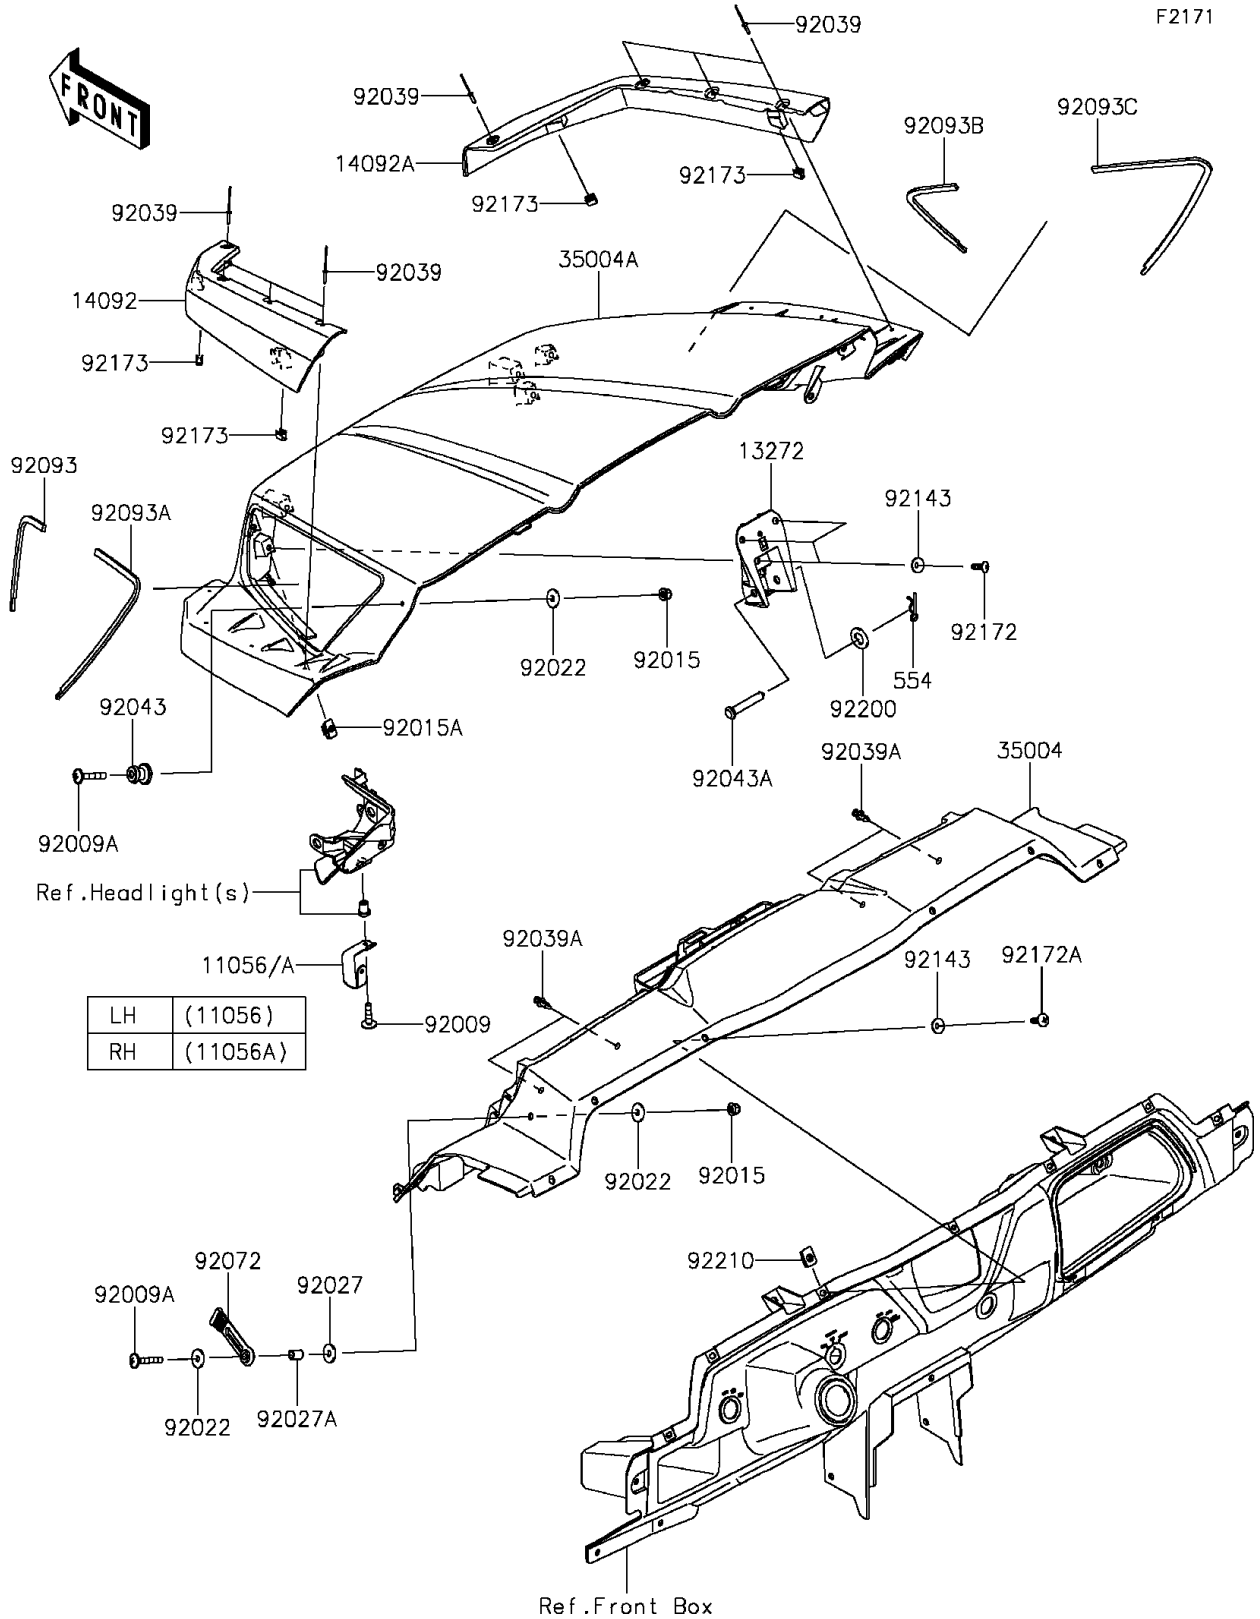

2015 TERYX4™ PARTS DIAGRAM

Front Fender(s)

LH	(11056)
RH	(11056A)

2015 TERYX4™ PARTS LIST

Front Fender(s)

ITEM NAME	PART NUMBER	QUANTITY
PIN-SNAP,12MM (Ref # 554)	554DA1200	2
BRACKET,LH (Ref # 11056)	11056-0129	1
BRACKET,RH (Ref # 11056A)	11056-0130	1
PLATE (Ref # 13272)	13272-0871	2
COVER,OVER FENDER,LH,S.BLACK (Ref # 14092)	14092-0746-839	1
COVER,OVER FENDER,RH,S.BLACK (Ref # 14092A)	14092-0756-839	1
FENDER-FRONT,RR,S.BLACK (Ref # 35004)	35004-0325-839	1
FENDER-FRONT,FR,S.BLACK (Ref # 35004A)	35004-0333-839	1
SCREW,6X25 (Ref # 92009)	92009-1465	2
SCREW,6X35 (Ref # 92009A)	92009-1672	4
NUT,LOCK,FLANGED,6MM (Ref # 92015)	92015-1339	4
NUT,5MM (Ref # 92015A)	92015-1627	6
WASHER,6.5X20X1.6 (Ref # 92022)	92022-125	6
COLLAR,L=5.1 (Ref # 92027)	92027-1260	2
COLLAR,6.8X10X12 (Ref # 92027A)	92027-162	2
RIVET,4.9X19.8 (Ref # 92039)	92039-0704	8
RIVET (Ref # 92039A)	92039-1229	4
PIN (Ref # 92043)	92043-0197	2
PIN,12.4X72.4 (Ref # 92043A)	92043-0716	2
BAND (Ref # 92072)	92072-0144	2
SEAL,FR,LH (Ref # 92093)	92093-0168	1
SEAL,RR,LH (Ref # 92093A)	92093-0169	1
SEAL,FR,RH (Ref # 92093B)	92093-0170	1
SEAL,RR,RH (Ref # 92093C)	92093-0171	1
COLLAR (Ref # 92143)	92143-1087	12
SCREW,5X16 (Ref # 92172)	92172-0322	6
SCREW,TAPPING,6X20 (Ref # 92172A)	92172-0488	6
CLAMP (Ref # 92173)	92173-0104	4
WASHER,13X24X2 (Ref # 92200)	92200-0451	2

2015 TERYX4™ PARTS LIST

Front Fender(s)

ITEM NAME	PART NUMBER	QUANTITY
NUT,LEAF SPRING,6MM (Ref # 92210)	92210-0624	6