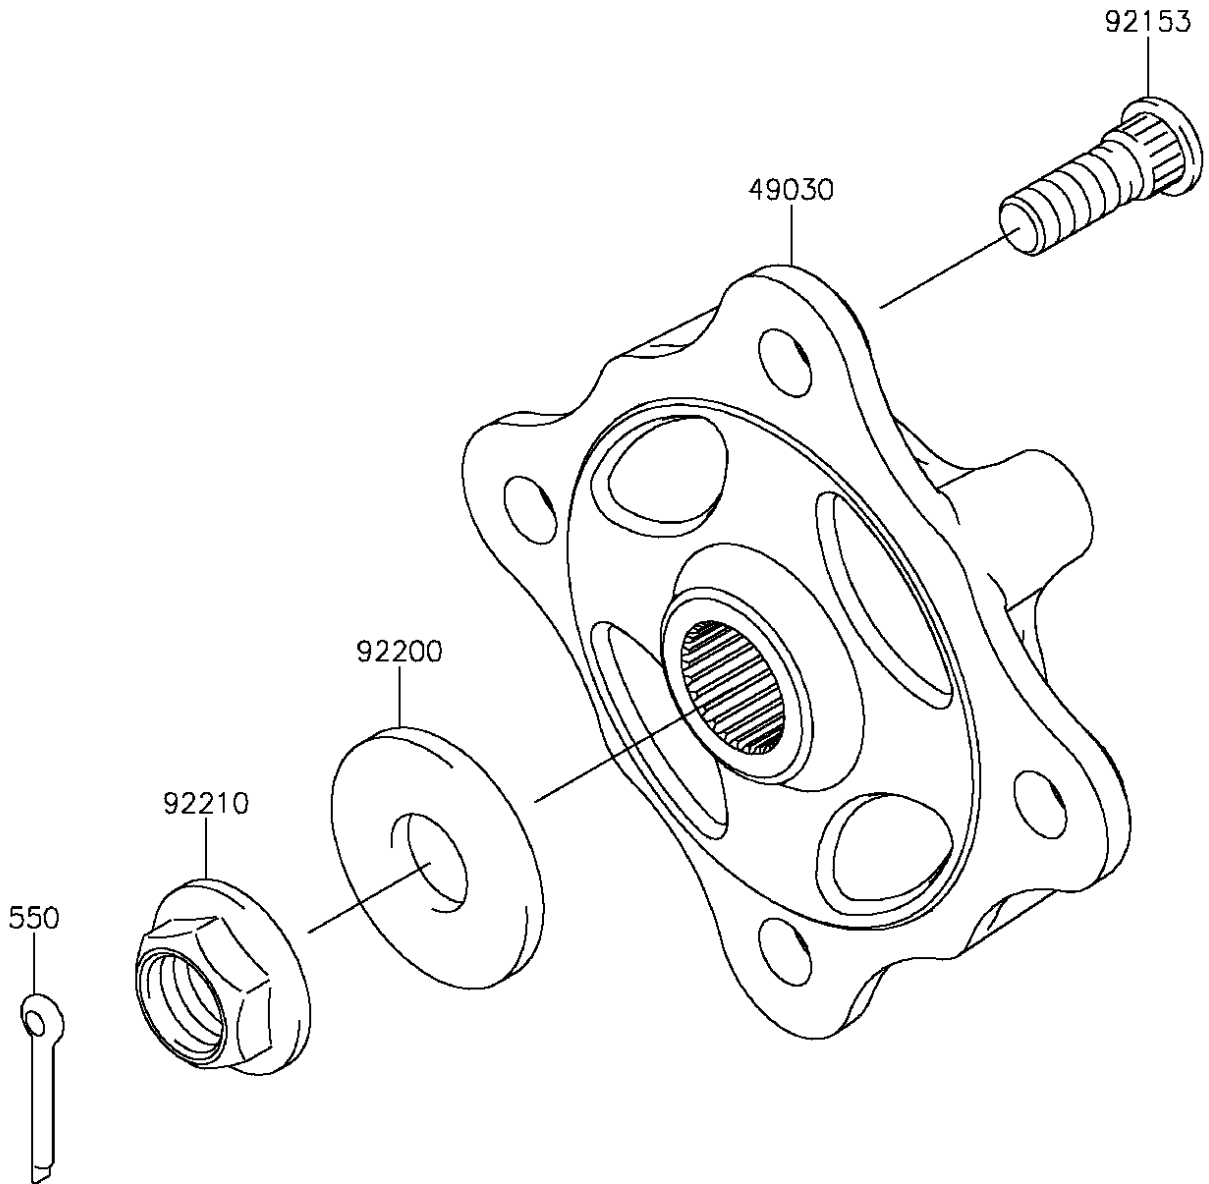

# 2015 TERYX4™ PARTS DIAGRAM

Front Hubs/Brakes

F2230

## 2015 TERYX4™ PARTS LIST

### Front Hubs/Brakes

ITEM NAME	PART NUMBER	QUANTITY
PIN-COTTER,4.0X30 (Ref # 550)	550AA4030	2
HUB,FR (Ref # 49030)	49030-0560	2
BOLT,12MM (Ref # 92153)	92153-1915	8
WASHER,20.3X52X4.5 (Ref # 92200)	92200-0130	2
NUT,FLANGED,20MM (Ref # 92210)	92210-2093	2