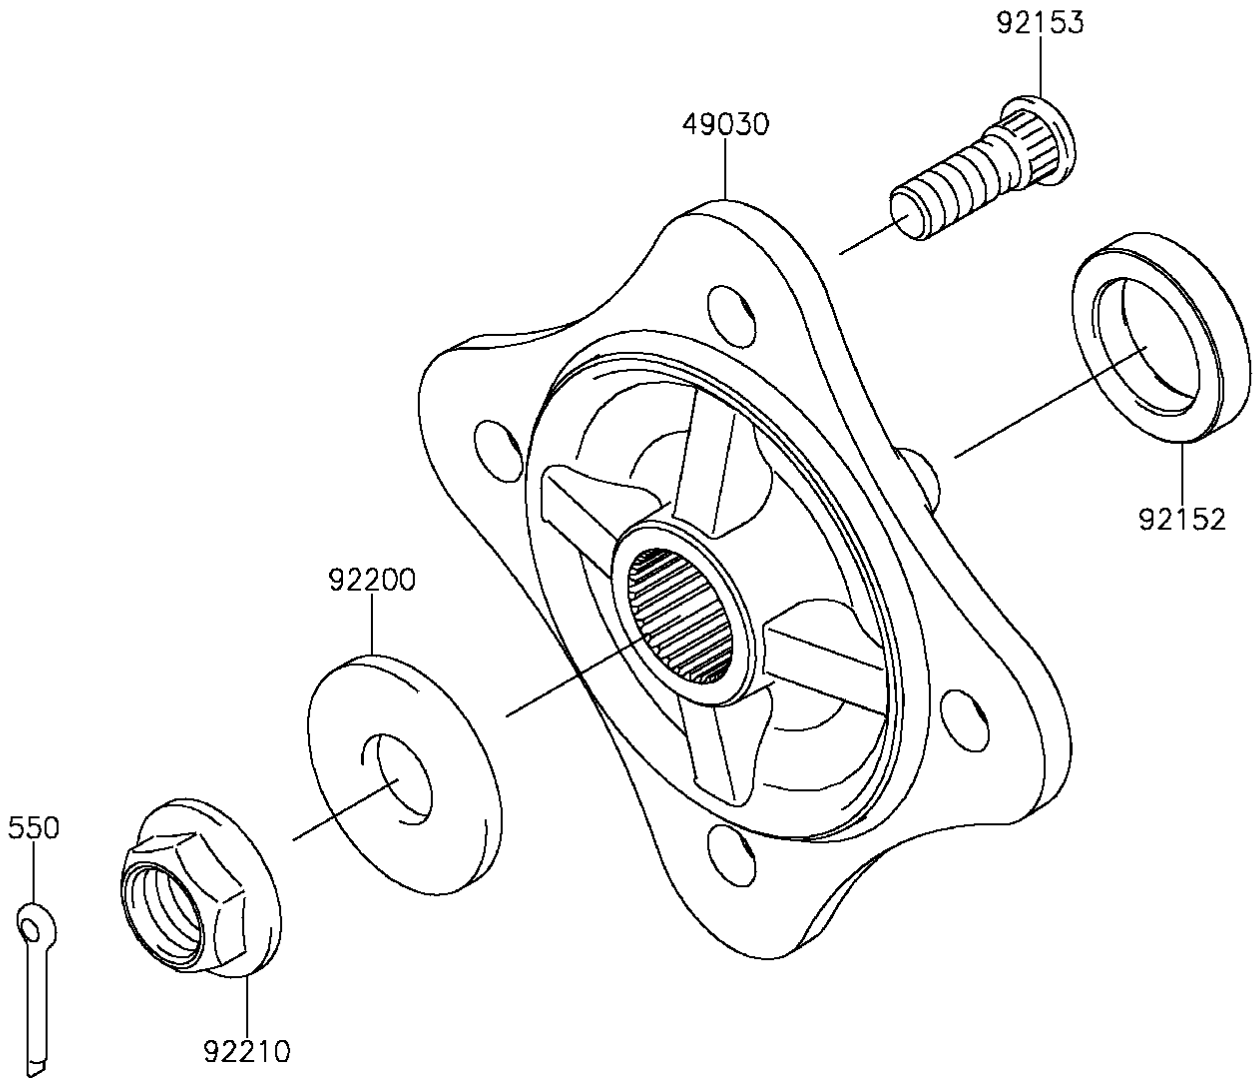

# 2015 TERYX4™ PARTS DIAGRAM

Rear Hubs/Brakes

F2240

## 2015 TERYX4™ PARTS LIST

### Rear Hubs/Brakes

ITEM NAME	PART NUMBER	QUANTITY
PIN-COTTER,4.0X30 (Ref # 550)	550AA4030	2
HUB,RR (Ref # 49030)	49030-0561	2
COLLAR,30.1X44X9 (Ref # 92152)	92152-1700	2
BOLT,12MM (Ref # 92153)	92153-1915	8
WASHER,20.3X52X4.5 (Ref # 92200)	92200-0130	2
NUT,FLANGED,20MM (Ref # 92210)	92210-2093	2