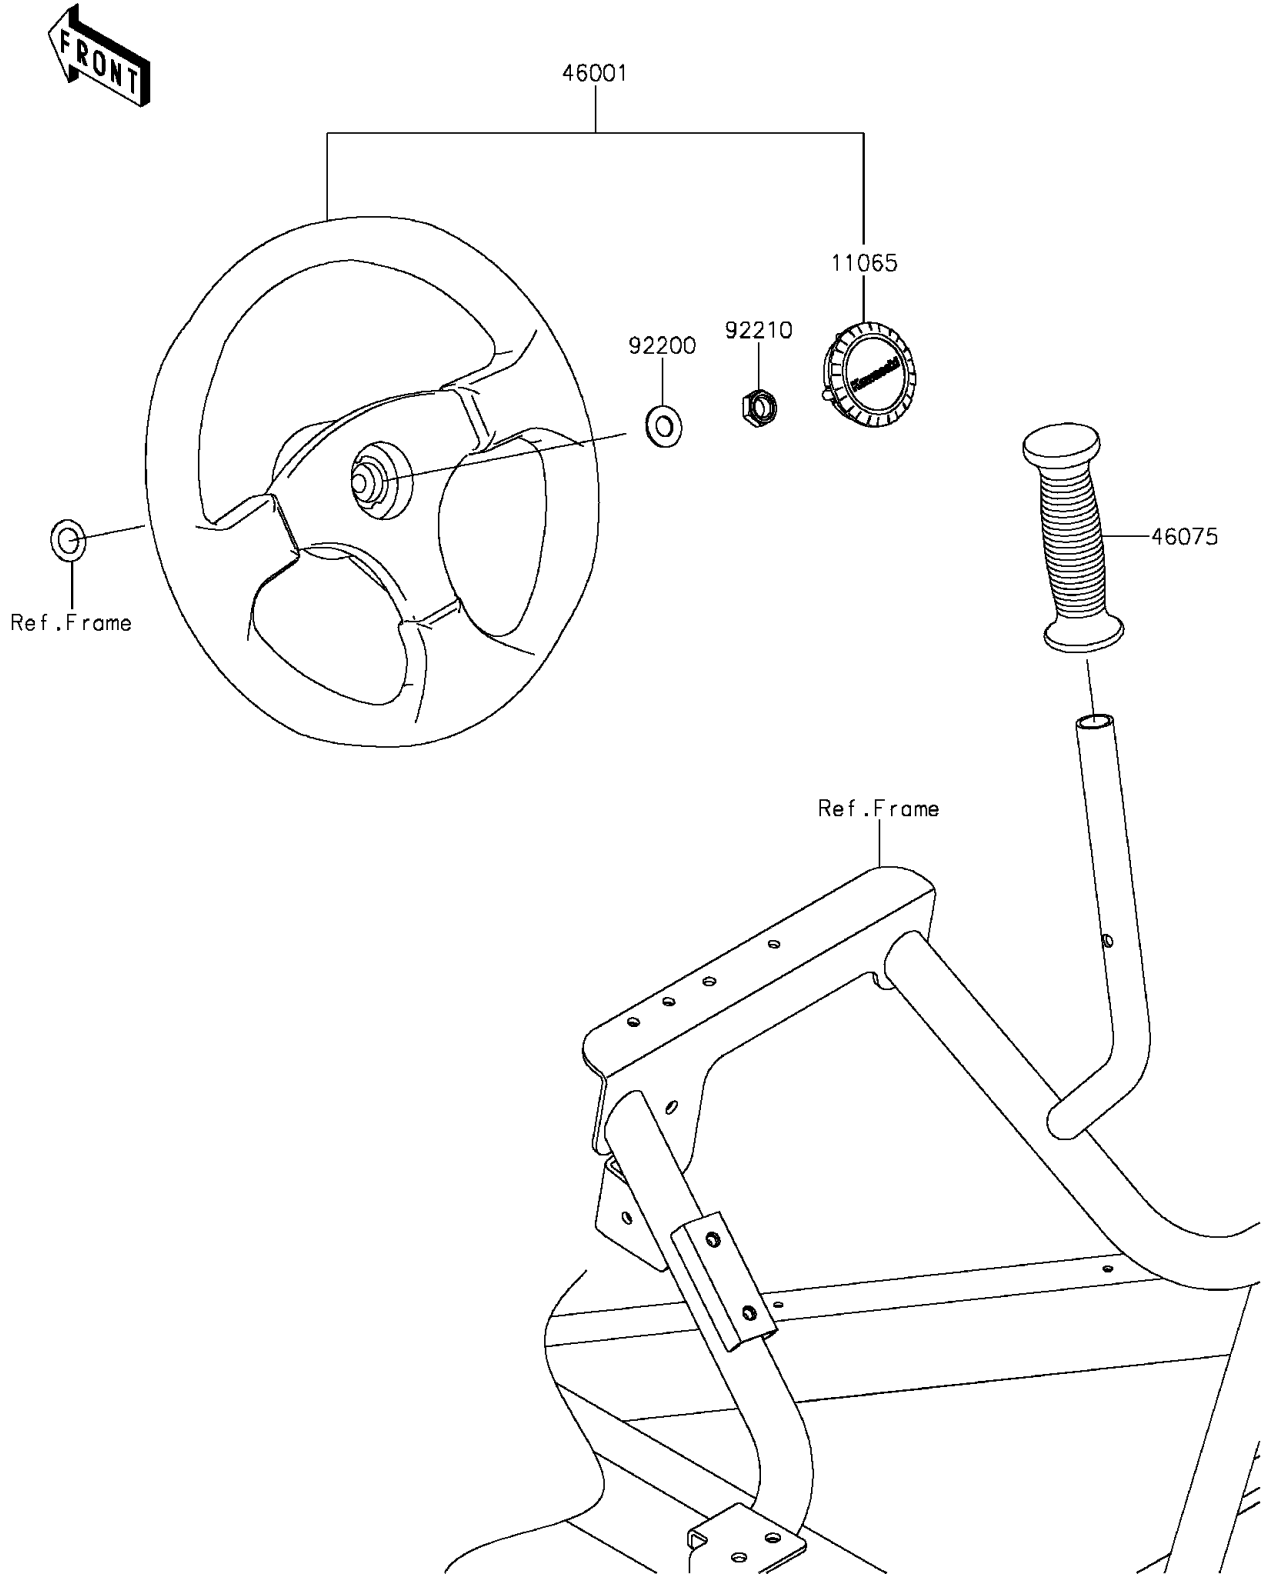

2015 TERYX4™ PARTS DIAGRAM

Steering Wheel

F2311

2015 TERYX4™ PARTS LIST

Steering Wheel

ITEM NAME	PART NUMBER	QUANTITY
CAP,HANDLE (Ref # 11065)	11065-0171	1
HANDLE-ASSY (Ref # 46001)	46001-0001	1
GRIP (Ref # 46075)	46075-0582	1
WASHER,12.1X25X1.6 (Ref # 92200)	92200-0455	1
NUT,LOCK,12MM (Ref # 92210)	92210-1249	1