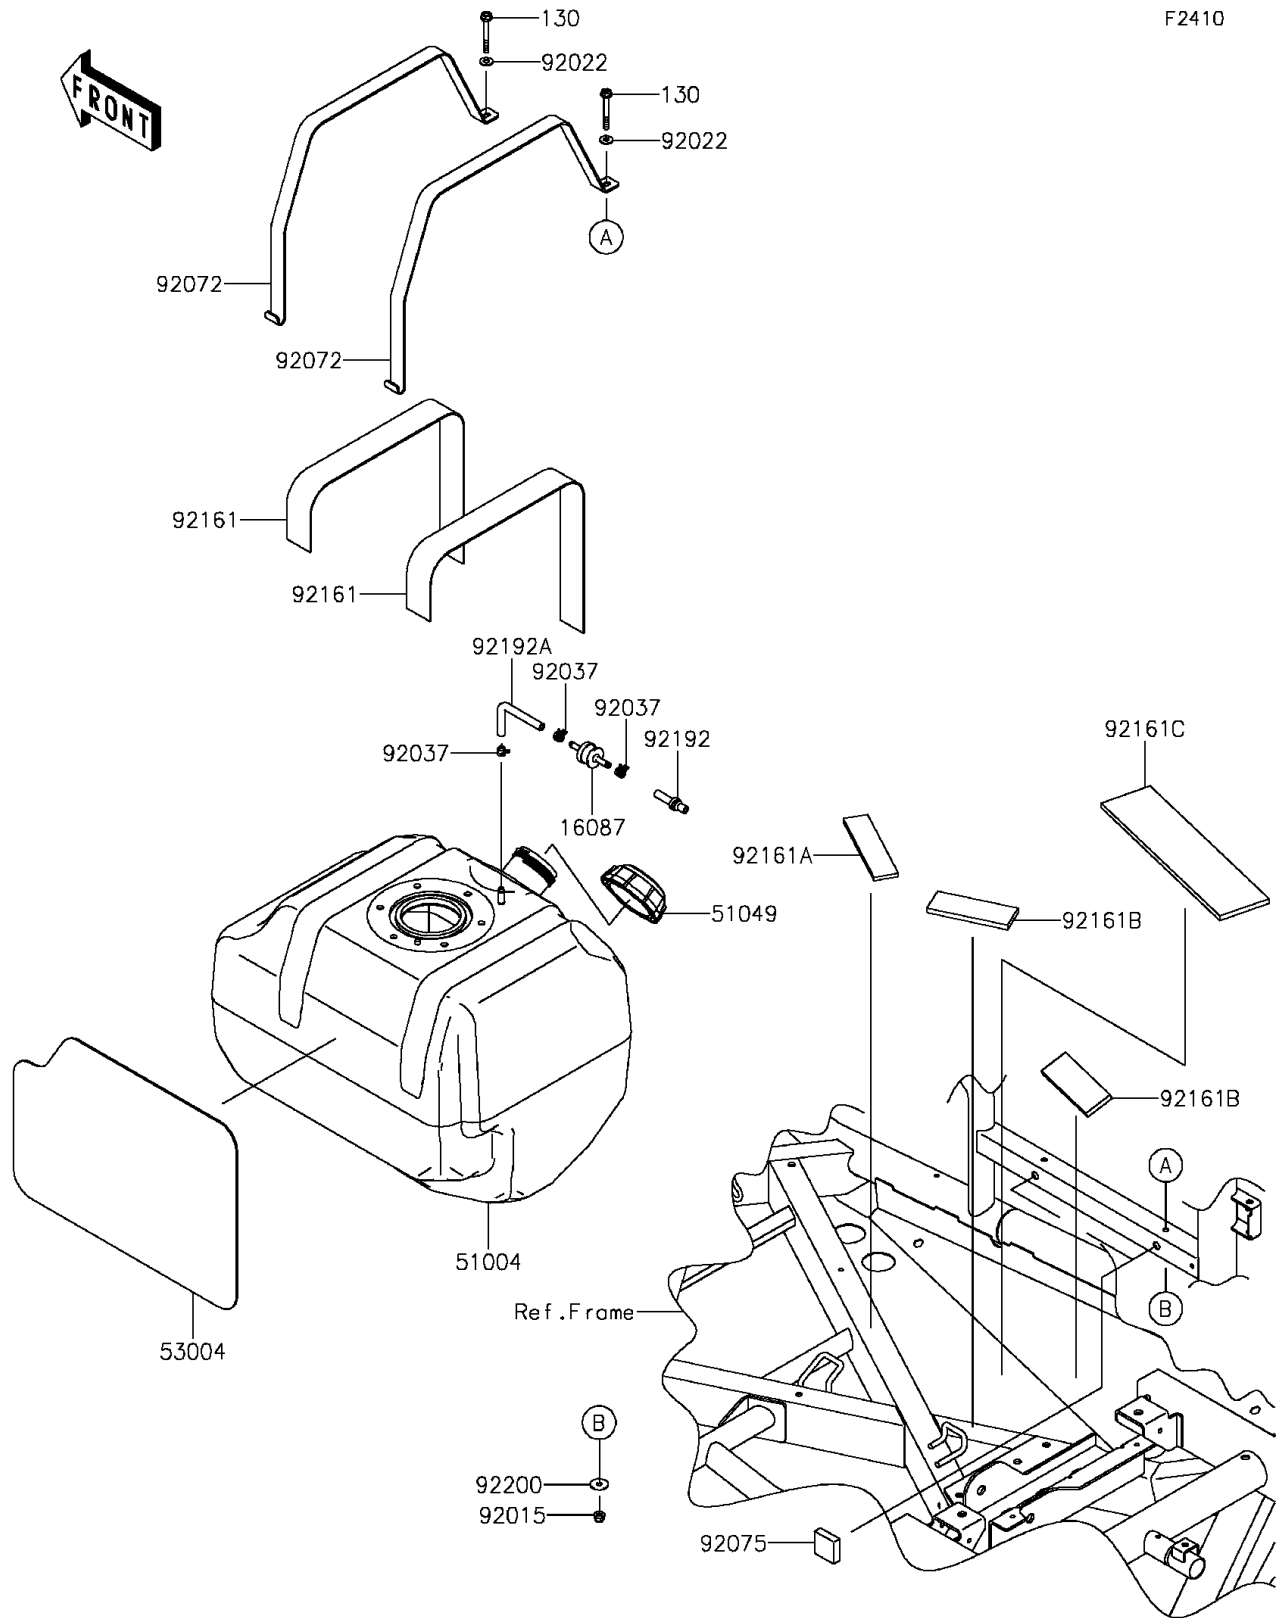

2015 TERYX4™ PARTS DIAGRAM

Fuel Tank

2015 TERYX4™ PARTS LIST

Fuel Tank

ITEM NAME	PART NUMBER	QUANTITY
BOLT-FLANGED,6X50 (Ref # 130)	130BA0650	2
VALVE-CHECK (Ref # 16087)	16087-0703	1
TANK-FUEL (Ref # 51004)	51004-0002	1
CAP-TANK,FUEL (Ref # 51049)	51049-0718	1
MAT (Ref # 53004)	53004-0554	1
NUT,LOCK,FLANGED,6MM (Ref # 92015)	92015-1339	2
WASHER,7X16X1.2 (Ref # 92022)	92022-1344	2
CLAMP,TUBE (Ref # 92037)	92037-1461	3
BAND,FUEL TANK (Ref # 92072)	92072-0704	2
DAMPER (Ref # 92075)	92075-1882	2
DAMPER,FUEL TANK (Ref # 92161)	92161-0794	2
DAMPER,31.1X130X5 (Ref # 92161A)	92161-0936	1
DAMPER,38X105X7 (Ref # 92161B)	92161-0948	2
DAMPER,70X280X7 (Ref # 92161C)	92161-1452	1
TUBE,FRAME PIPE-CHECK VALVE (Ref # 92192)	92192-0068	1
TUBE,VENT (Ref # 92192A)	92192-0949	1
WASHER,6.5X22X1.6 (Ref # 92200)	92200-1087	2