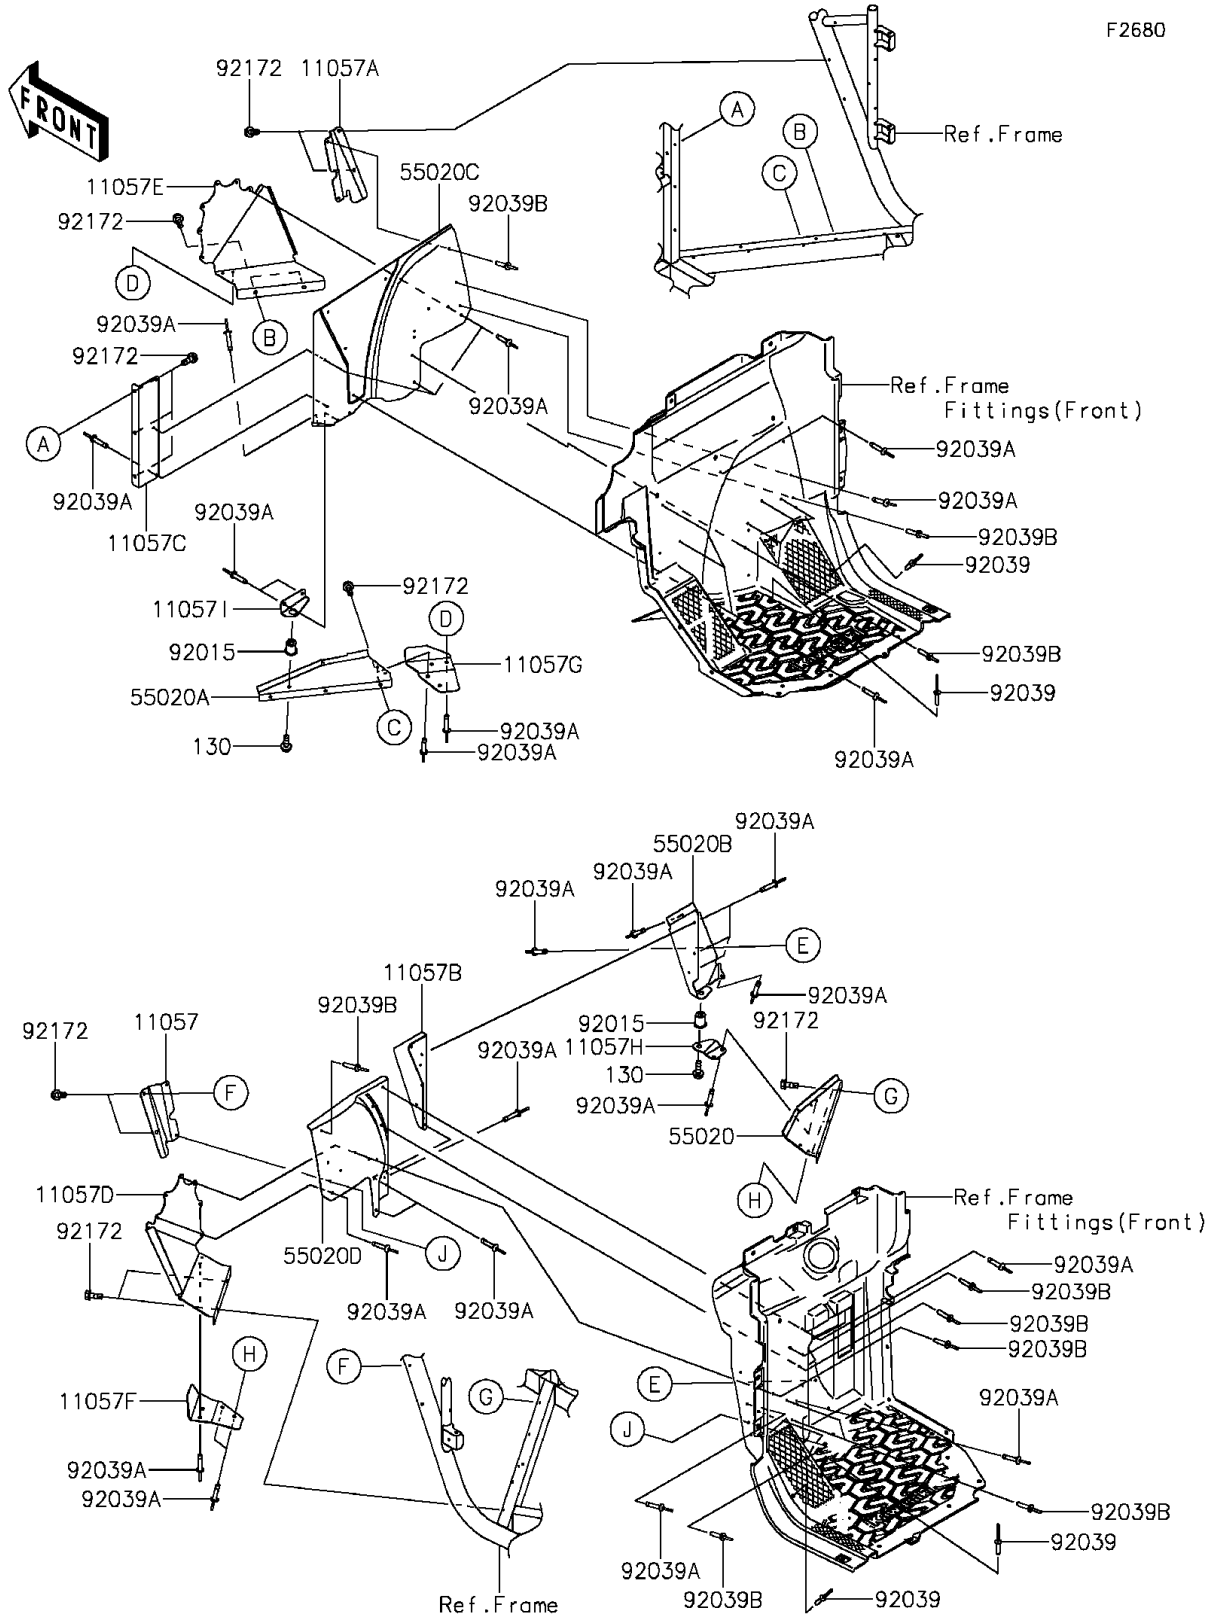

2015 TERYX4™ PARTS DIAGRAM

Guard(s)

F2680

2015 TERYX4™ PARTS LIST

Guard(s)

ITEM NAME	PART NUMBER	QUANTITY
BOLT-FLANGED,6X18 (Ref # 130)	130BA0618	2
BRACKET (Ref # 11057)	11057-0343	1
BRACKET (Ref # 11057A)	11057-0344	1
BRACKET (Ref # 11057B)	11057-0345	1
BRACKET (Ref # 11057C)	11057-0346	1
BRACKET (Ref # 11057D)	11057-0347	1
BRACKET (Ref # 11057E)	11057-0348	1
BRACKET (Ref # 11057F)	11057-0349	1
BRACKET (Ref # 11057G)	11057-0350	1
BRACKET (Ref # 11057H)	11057-0351	1
BRACKET (Ref # 11057I)	11057-0352	1
GUARD,FLOOR,LH,IN (Ref # 55020)	55020-1978	1
GUARD,FLOOR,RH,IN (Ref # 55020A)	55020-1979	1
GUARD,FLOOR COVER (Ref # 55020B)	55020-1981	1
GUARD,FLOOR COVER (Ref # 55020C)	55020-1982	1
GUARD,FLOOR COVER (Ref # 55020D)	55020-1983	1
NUT (Ref # 92015)	92015-1700	2
RIVET,4.0X17.5 (Ref # 92039)	92039-0703	16
RIVET,4.8X23.3 (Ref # 92039A)	92039-0772	35
RIVET (Ref # 92039B)	92039-3778	14
SCREW,TAPPING,6X16 (Ref # 92172)	92172-0869	17