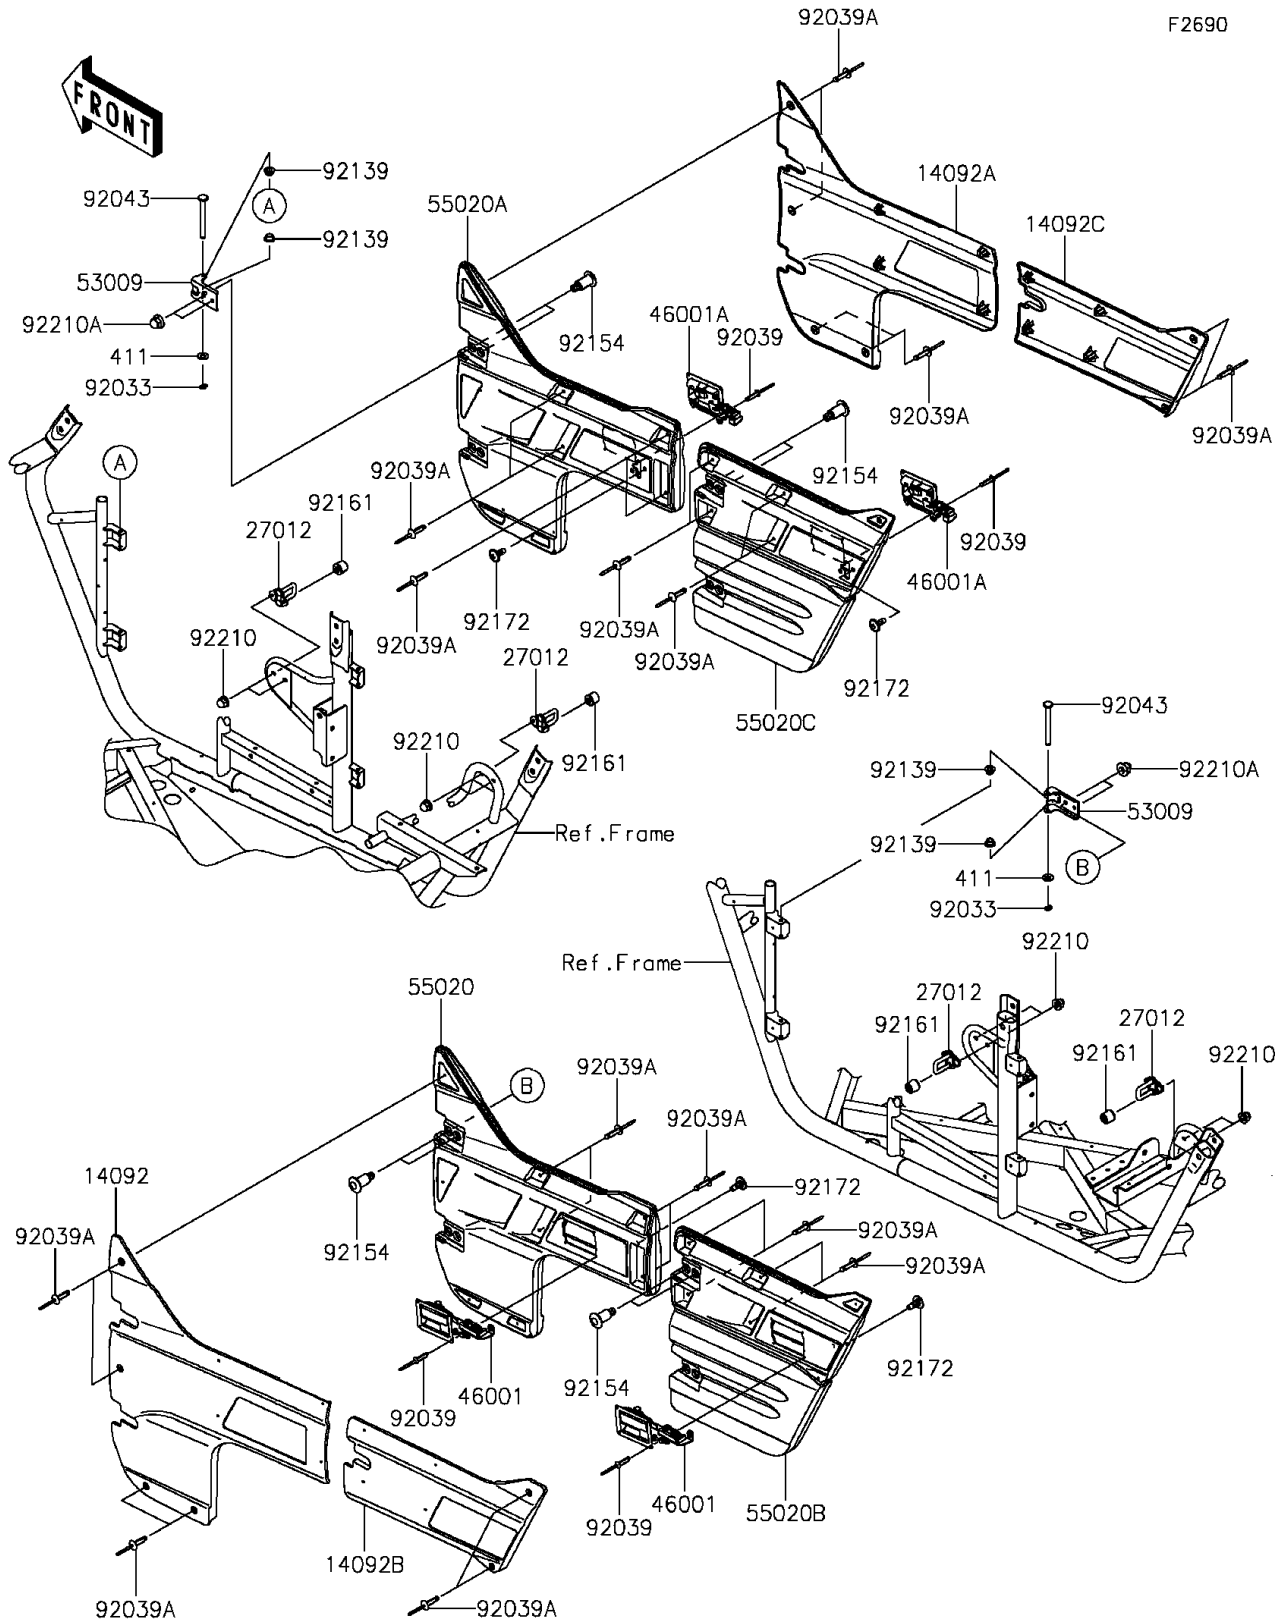

# 2015 TERYX4™ PARTS DIAGRAM

Door

F2690

## 2015 TERYX4™ PARTS LIST

### Door

ITEM NAME	PART NUMBER	QUANTITY
WASHER-PLAIN,6.5X13X1 (Ref # 411)	411AB0600	8
COVER,SIDE GUARD,FR,LH,S.BLACK (Ref # 14092)	14092-0748-839	1
COVER,SIDE GUARD,FR,RH,S.BLACK (Ref # 14092A)	14092-0749-839	1
COVER,SIDE GUARD,RR,LH,S.BLACK (Ref # 14092B)	14092-0751-839	1
COVER,SIDE GUARD,RR,RH,S.BLACK (Ref # 14092C)	14092-0752-839	1
HOOK (Ref # 27012)	27012-0705	4
HANDLE-ASSY,SIDE GUARD,LH (Ref # 46001)	46001-0556	2
HANDLE-ASSY,SIDE GUARD,RH (Ref # 46001A)	46001-0557	2
HINGE (Ref # 53009)	53009-0303	8
GUARD,SIDE,FR,LH (Ref # 55020)	55020-0737	1
GUARD,SIDE,FR,RH (Ref # 55020A)	55020-0738	1
GUARD,SIDE,RR,LH (Ref # 55020B)	55020-0739	1
GUARD,SIDE,RR,RH (Ref # 55020C)	55020-0740	1
RING-SNAP (Ref # 92033)	92033-0719	8
RIVET,4.0X17.5 (Ref # 92039)	92039-0703	16
RIVET,4.9X19.8 (Ref # 92039A)	92039-0704	28
PIN,6X56 (Ref # 92043)	92043-0743	8
BUSHING,6X8X6 (Ref # 92139)	92139-0709	16
BOLT,SOCKET,8X30 (Ref # 92154)	92154-0712	16
DAMPER,9X28X24.3 (Ref # 92161)	92161-1456	4
SCREW,6X16 (Ref # 92172)	92172-0711	8
NUT,CAP,6MM (Ref # 92210)	92210-0003	8
NUT,CAP,8MM (Ref # 92210A)	92210-0488	16