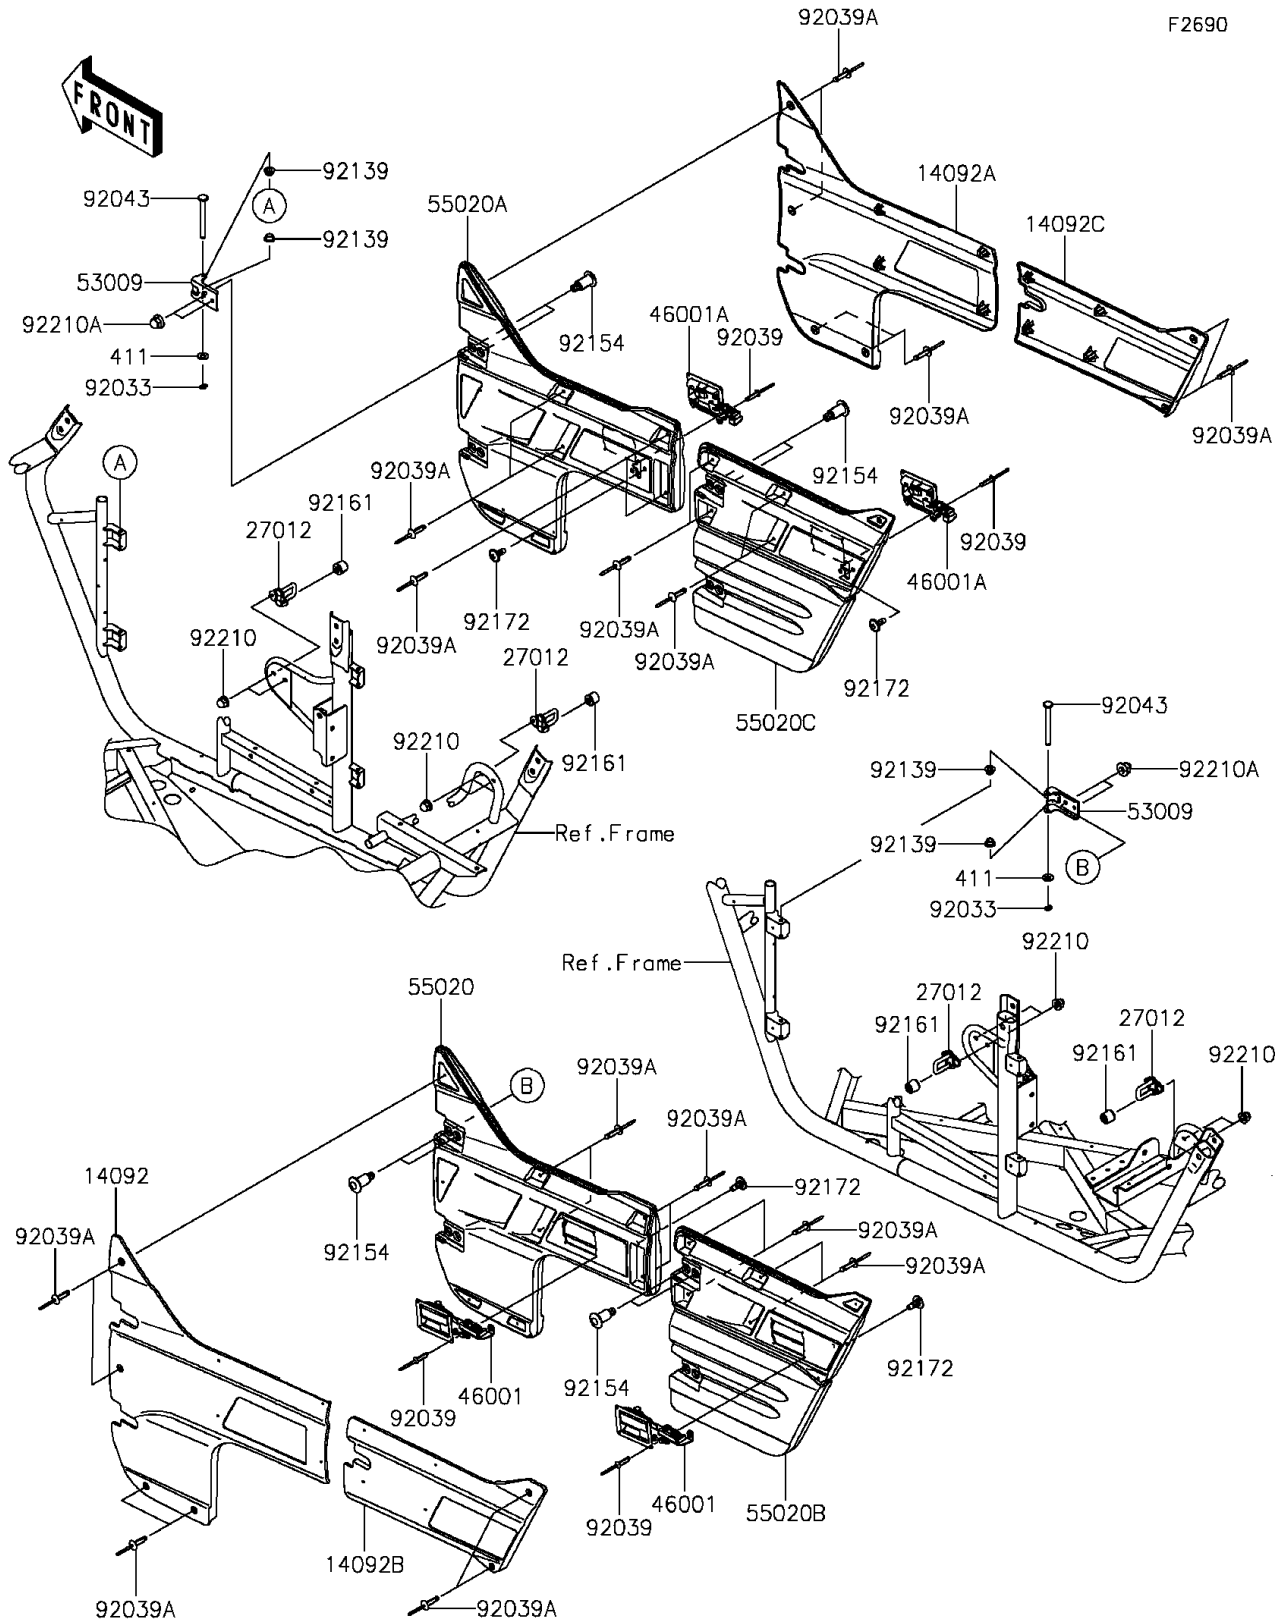

# 2015 TERYX4™ PARTS DIAGRAM

Door

## 2015 TERYX4™ PARTS LIST

### Door

ITEM NAME	PART NUMBER	QUANTITY
WASHER-PLAIN,6.5X13X1 (Ref # 411)	411AB0600	8
COVER,SIDE GUARD,FR,LH,S.BLACK (Ref # 14092)	14092-0748-839	1
COVER,SIDE GUARD,FR,RH,S.BLACK (Ref # 14092A)	14092-0749-839	1
COVER,SIDE GUARD,RR,LH,S.BLACK (Ref # 14092B)	14092-0751-839	1
COVER,SIDE GUARD,RR,RH,S.BLACK (Ref # 14092C)	14092-0752-839	1
HOOK (Ref # 27012)	27012-0705	4
HANDLE-ASSY,SIDE GUARD,LH (Ref # 46001)	46001-0556	2
HANDLE-ASSY,SIDE GUARD,RH (Ref # 46001A)	46001-0557	2
HINGE (Ref # 53009)	53009-0303	8
GUARD,SIDE,FR,LH (Ref # 55020)	55020-0737	1
GUARD,SIDE,FR,RH (Ref # 55020A)	55020-0738	1
GUARD,SIDE,RR,LH (Ref # 55020B)	55020-0739	1
GUARD,SIDE,RR,RH (Ref # 55020C)	55020-0740	1
RING-SNAP (Ref # 92033)	92033-0719	8
RIVET,4.0X17.5 (Ref # 92039)	92039-0703	16
RIVET,4.9X19.8 (Ref # 92039A)	92039-0704	28
PIN,6X56 (Ref # 92043)	92043-0743	8
BUSHING,6X8X6 (Ref # 92139)	92139-0709	16
BOLT,SOCKET,8X30 (Ref # 92154)	92154-0712	16
DAMPER,9X28X24.3 (Ref # 92161)	92161-1456	4
SCREW,6X16 (Ref # 92172)	92172-0711	8
NUT,CAP,6MM (Ref # 92210)	92210-0003	8
NUT,CAP,8MM (Ref # 92210A)	92210-0488	16