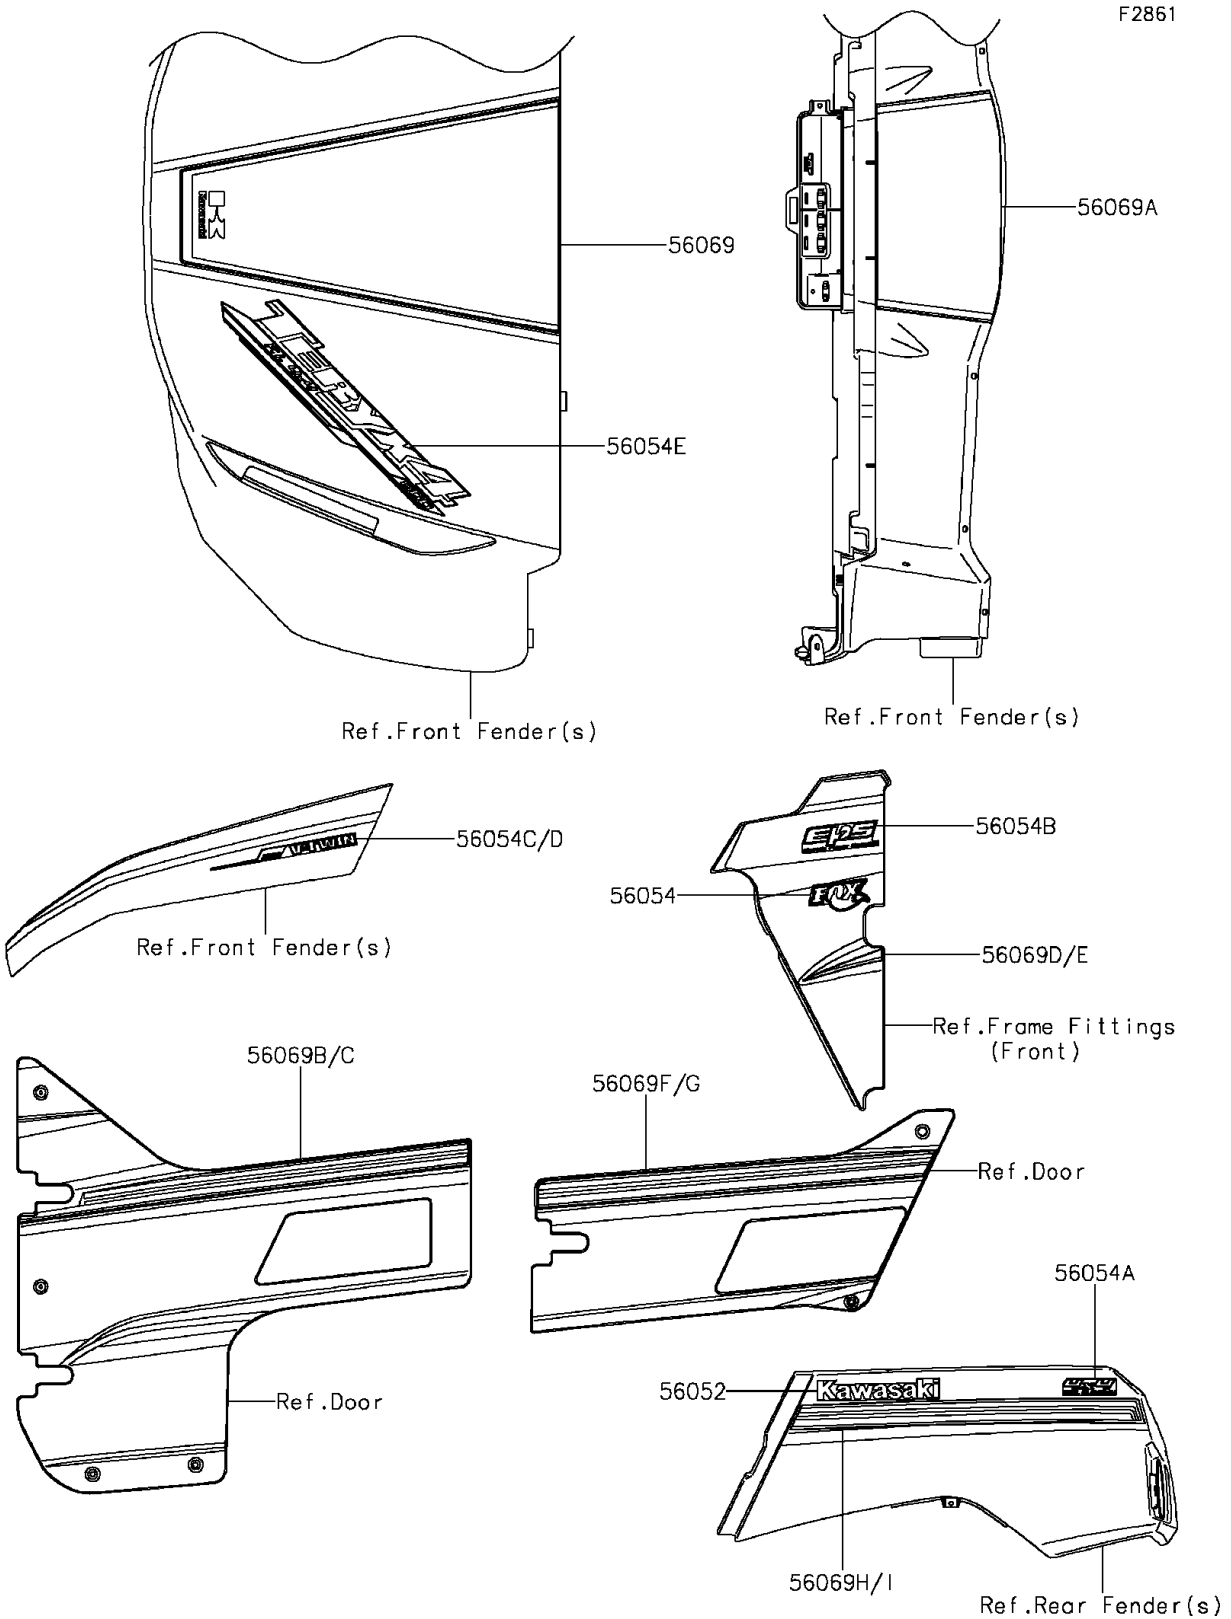

2015 TERYX4™ PARTS DIAGRAM

Decals

2015 TERYX4™ PARTS LIST

Decals

ITEM NAME	PART NUMBER	QUANTITY
MARK,RR FENDER,KAWASAKI (Ref # 56052)	56052-0947	2
MARK,SIDE GUARD,FOX (Ref # 56054)	56054-1254	2
MARK,RR FENDER,4X4 (Ref # 56054A)	56054-1255	2
MARK,SIDE GUARD,EPS (Ref # 56054B)	56054-1536	2
MARK,OVER FENDER,LH (Ref # 56054C)	56054-1538	1
MARK,OVER FENDER,RH (Ref # 56054D)	56054-1539	1
MARK,FR FENDER,TERYX4 (Ref # 56054E)	56054-1545	1
PATTERN,FR FENDER,FR (Ref # 56069)	56069-7459	1
PATTERN,FR FENDER,RR (Ref # 56069A)	56069-7460	1
PATTERN,DOOR COVER,FR,LH (Ref # 56069B)	56069-7461	1
PATTERN,DOOR COVER,FR,RH (Ref # 56069C)	56069-7462	1
PATTERN,SIDE GUARD,LH (Ref # 56069D)	56069-7467	1
PATTERN,SIDE GUARD,RH (Ref # 56069E)	56069-7468	1
PATTERN,DOOR COVER,RR,LH (Ref # 56069F)	56069-7511	1
PATTERN,DOOR COVER,RR,RH (Ref # 56069G)	56069-7512	1
PATTERN,RR FENDER,LH (Ref # 56069H)	56069-7513	1
PATTERN,RR FENDER,RH (Ref # 56069I)	56069-7514	1