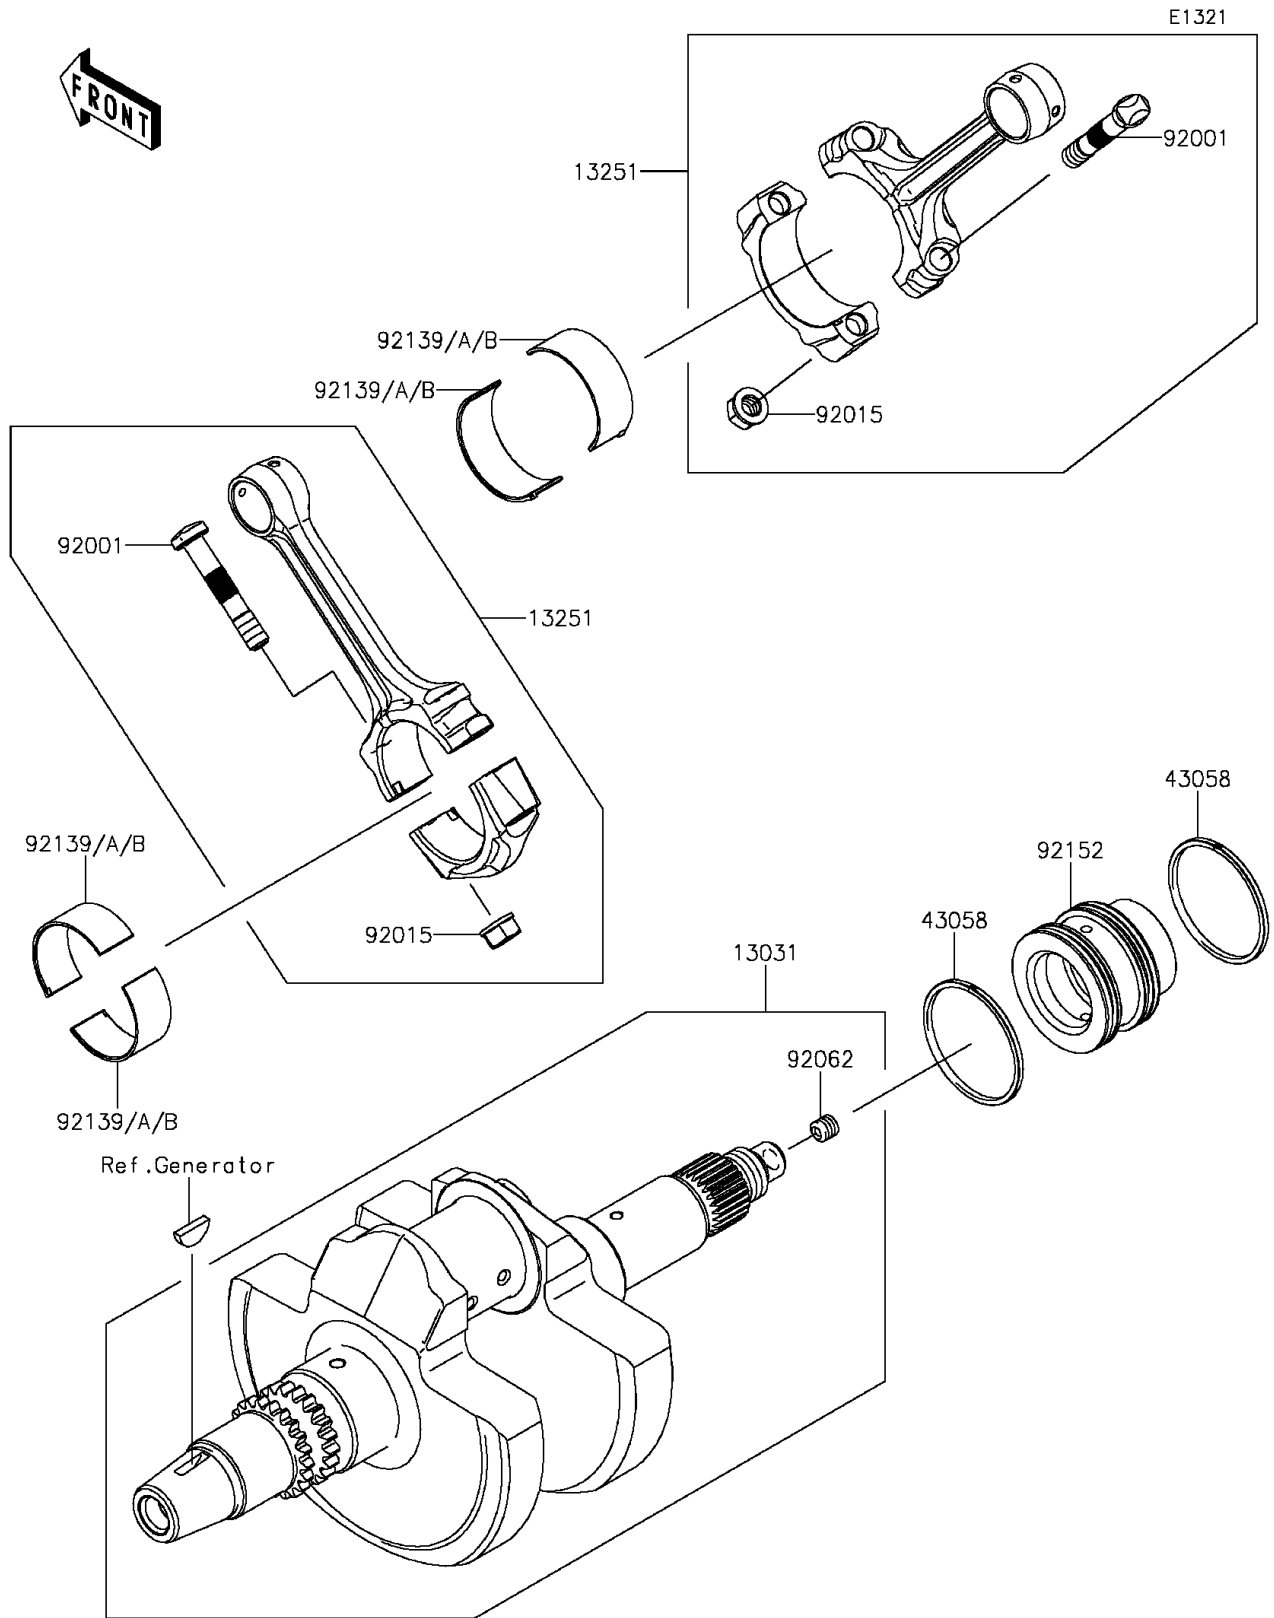

2015 TERYX4™ LE PARTS DIAGRAM

Crankshaft

2015 TERYX4™ LE PARTS LIST

Crankshaft

ITEM NAME	PART NUMBER	QUANTITY
CRANKSHAFT-COMP (Ref # 13031)	13031-0762	1
ROD-ASSY-CONNECTING (Ref # 13251)	13251-0709	2
RING (Ref # 43058)	43058-0702	2
BOLT,CONNECTING ROD (Ref # 92001)	92001-1980	4
NUT,FLANGED,8MM (Ref # 92015)	92015-1311	4
NOZZLE,8X8,SILVER (Ref # 92062)	92062-1082	1
BUSHING,CONNECTING ROD,GREEN (Ref # 92139)	92139-0764	AR
BUSHING,CONNECTING ROD,YELLOW (Ref # 92139A)	92139-0765	4
BUSHING,CONNECTING ROD,BROWN (Ref # 92139B)	92139-0766	AR
COLLAR,CRANK-CLUTCH (Ref # 92152)	92152-0956	1