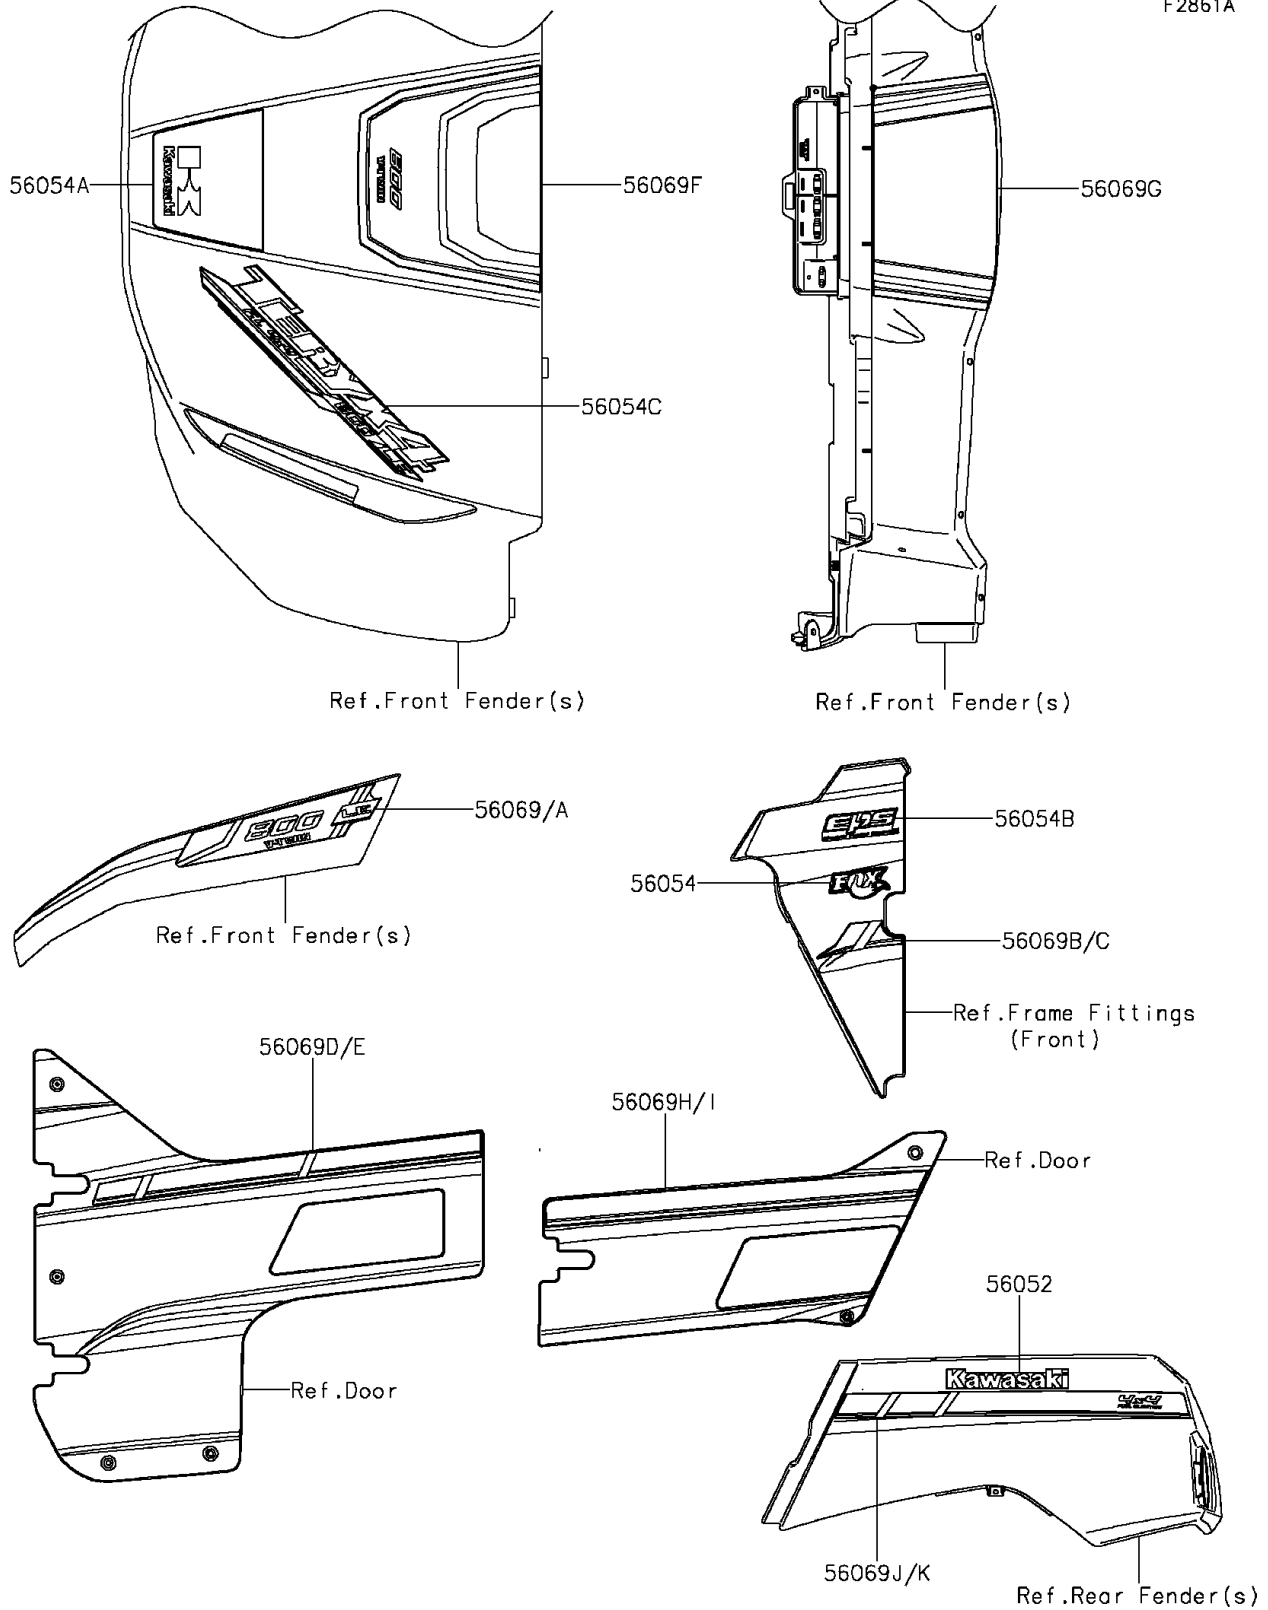

2015 TERYX4™ LE PARTS DIAGRAM

Decals(White)

F2861A

2015 TERYX4™ LE PARTS LIST

Decals(White)

ITEM NAME	PART NUMBER	QUANTITY
MARK,RR FENDER,KAWASAKI (Ref # 56052)	56052-0455	2
MARK,SIDE GUARD,FOX (Ref # 56054)	56054-1254	2
MARK,FR FENDER,K (Ref # 56054A)	56054-1274	1
MARK,SIDE GUARD,EPS (Ref # 56054B)	56054-1544	2
MARK,FR FENDER,TERYX4 (Ref # 56054C)	56054-1547	1
PATTERN,OVER FENDER,LH (Ref # 56069)	56069-7481	1
PATTERN,OVER FENDER,RH (Ref # 56069A)	56069-7482	1
PATTERN,SIDE GUARD,LH (Ref # 56069B)	56069-7483	1
PATTERN,SIDE GUARD,RH (Ref # 56069C)	56069-7484	1
PATTERN,DOOR COVER,FR,LH (Ref # 56069D)	56069-7485	1
PATTERN,DOOR COVER,FR,RH (Ref # 56069E)	56069-7486	1
PATTERN,FR FENDER (Ref # 56069F)	56069-7491	1
PATTERN,FR FENDER,RR (Ref # 56069G)	56069-7492	1
PATTERN,DOOR COVER,RR,LH (Ref # 56069H)	56069-7519	1
PATTERN,DOOR COVER,RR,RH (Ref # 56069I)	56069-7520	1
PATTERN,RR FENDER,LH (Ref # 56069J)	56069-7521	1
PATTERN,RR FENDER,RH (Ref # 56069K)	56069-7522	1