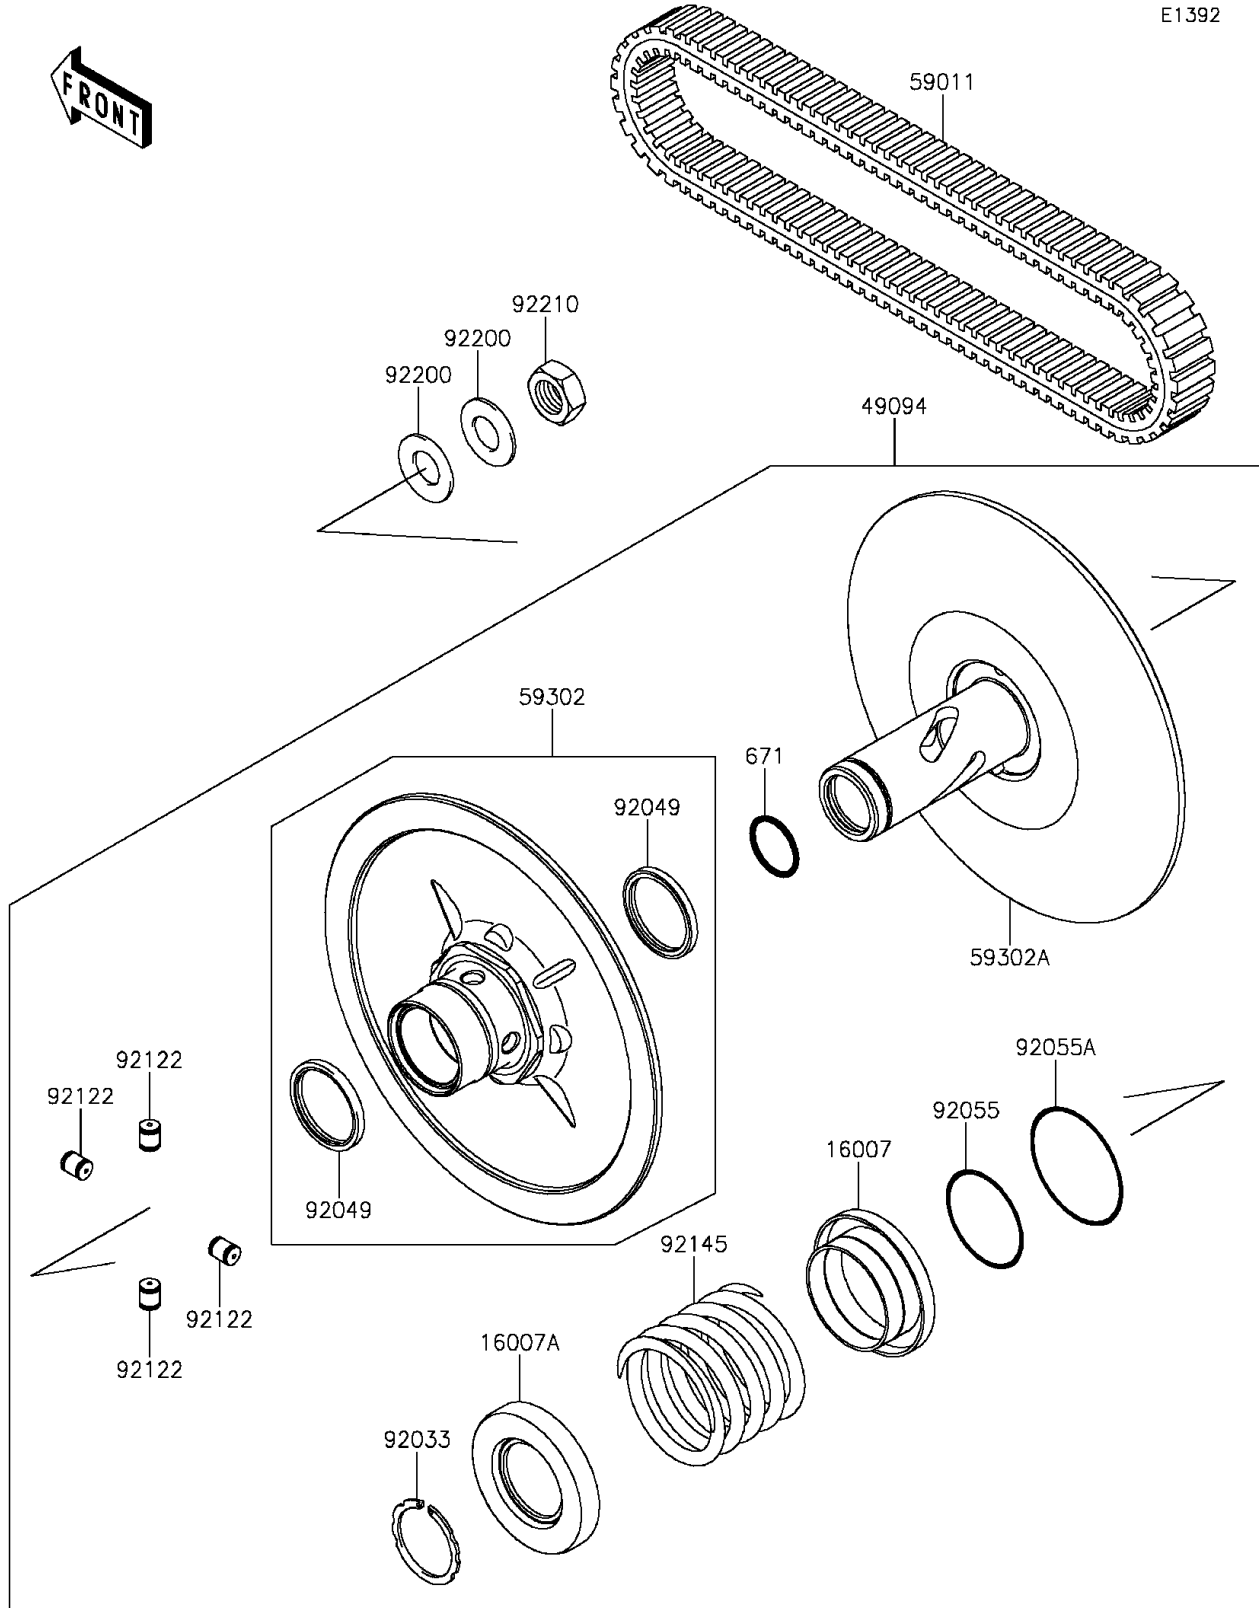

2015 TERYX4™ CAMO PARTS DIAGRAM

Driven Converter/Drive Belt

E1392

2015 TERYX4™ CAMO PARTS LIST

Driven Converter/Drive Belt

ITEM NAME	PART NUMBER	QUANTITY
O RING (Ref # 671)	671D2530	1
SEAT-SPRING,MOVABLE (Ref # 16007)	16007-0049	1
SEAT-SPRING,FIXED (Ref # 16007A)	16007-0050	1
CONVERTER-ASSY-DRIVEN (Ref # 49094)	49094-0086	1
BELT,CVT (Ref # 59011)	59011-0040	1
SHEAVE-COMP,MOVABLE (Ref # 59302)	59302-0042	1
SHEAVE-COMP,FIXED (Ref # 59302A)	59302-0043	1
RING-SNAP (Ref # 92033)	92033-1317	1
SEAL-OIL (Ref # 92049)	92049-1528	2
RING-O,46.4X3.1 (Ref # 92055)	92055-0752	1
RING-O,59.5X2.4 (Ref # 92055A)	92055-0753	1
ROLLER (Ref # 92122)	92122-0043	4
SPRING (Ref # 92145)	92145-0959	1
WASHER (Ref # 92200)	92200-1505	2
NUT,18MM (Ref # 92210)	92210-0821	1