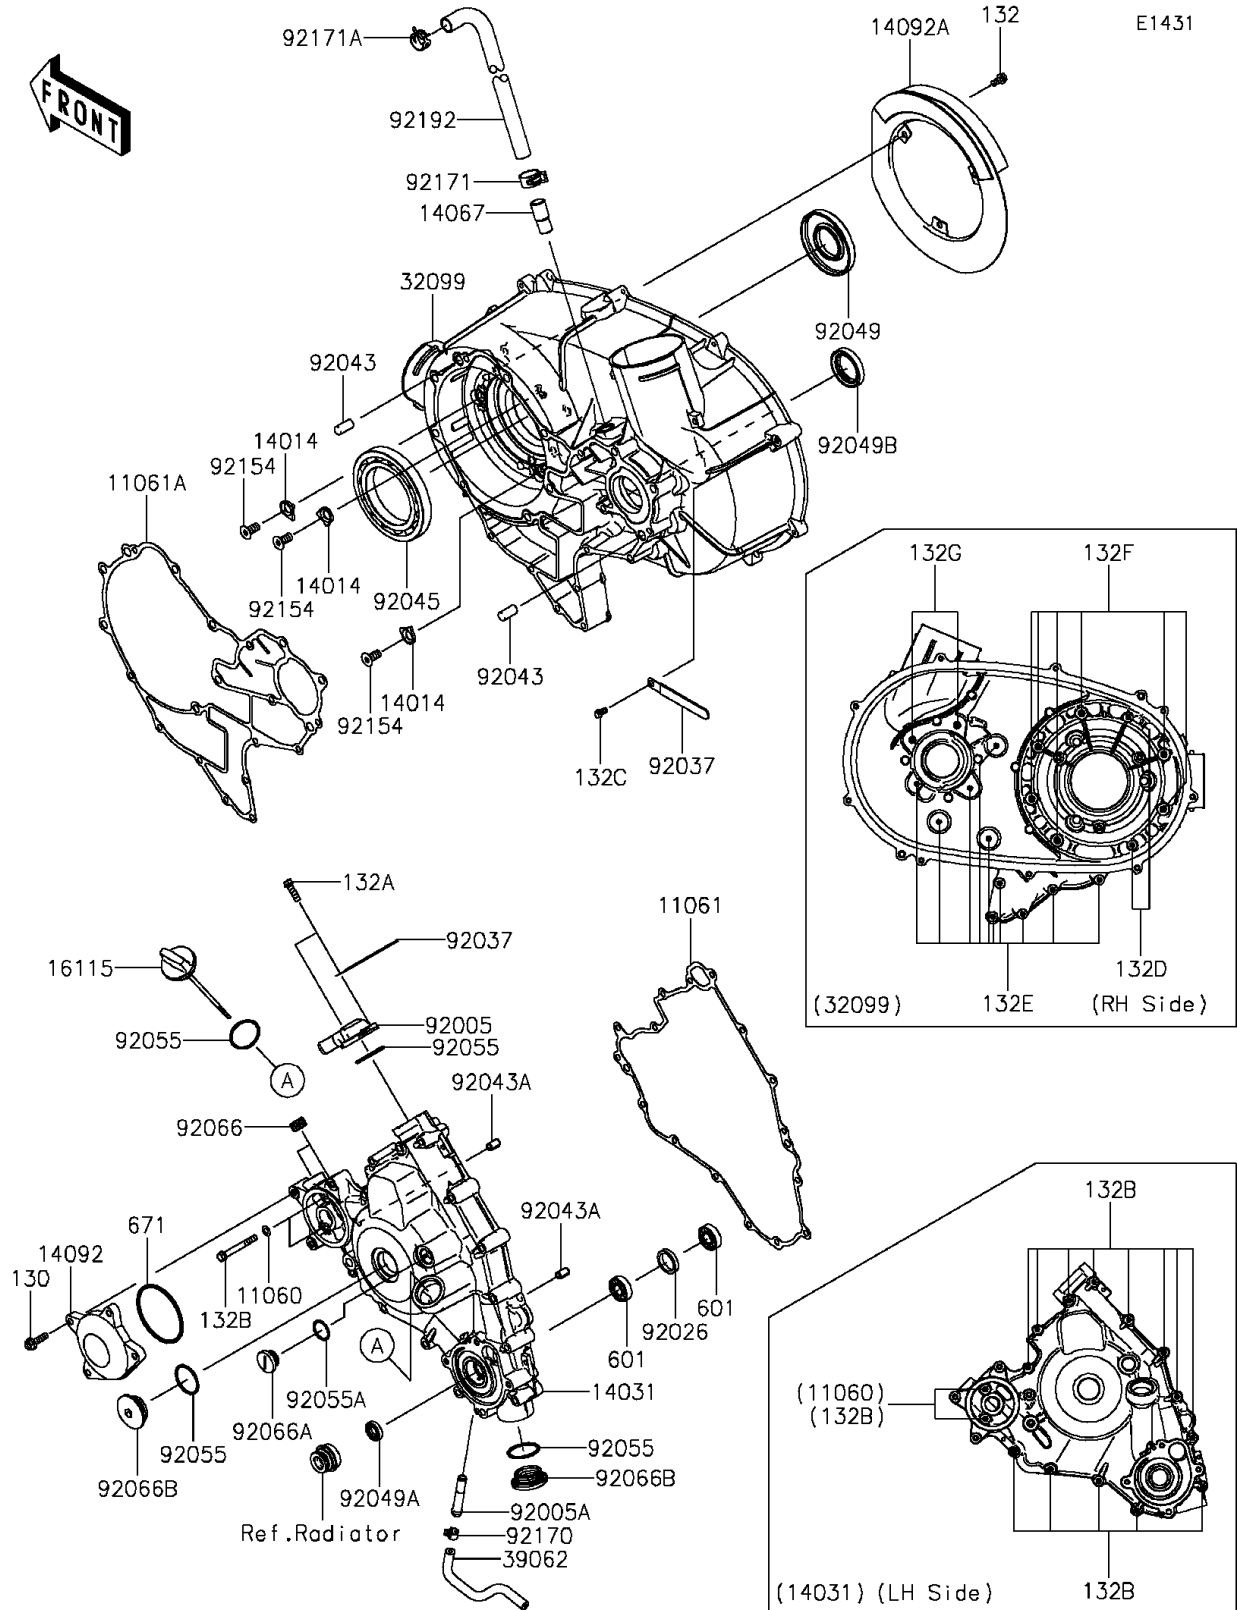

2015 TERYX4™ CAMO PARTS DIAGRAM

Engine Cover(s)

2015 TERYX4™ CAMO PARTS LIST

Engine Cover(s)

ITEM NAME	PART NUMBER	QUANTITY
BOLT-FLANGED,6X22 (Ref # 130)	130CA0622	4
BOLT-FLANGED-SMALL,6X12 (Ref # 132)	132BA0612	3
BOLT-FLANGED-SMALL,6X20 (Ref # 132A)	132BA0620	2
BOLT-FLANGED-SMALL,6X50 (Ref # 132B)	132BA0650	15
BOLT-FLANGED-SMALL,6X12 (Ref # 132C)	132BD0612	1
BOLT-FLANGED-SMALL,6X30 (Ref # 132D)	132BD0630	2
BOLT-FLANGED-SMALL,6X45 (Ref # 132E)	132BD0645	10
BOLT-FLANGED-SMALL,8X35 (Ref # 132F)	132BD0835	6
BOLT-FLANGED-SMALL,8X50 (Ref # 132G)	132BD0850	2
GASKET,6.2X12X0.3 (Ref # 11060)	11060-1994	2
GASKET,GENERATOR COVER (Ref # 11061)	11061-0728	1
GASKET,CVT CASE (Ref # 11061A)	11061-0729	1
PLATE-POSITION (Ref # 14014)	14014-0556	3
COVER-GENERATOR (Ref # 14031)	14031-0589	1
FITTING,BREATHER (Ref # 14067)	14067-006	1
COVER,OIL COOLER (Ref # 14092)	14092-0877	1
COVER (Ref # 14092A)	14092-1051	1
CAP-OIL FILLER (Ref # 16115)	16115-0705	1
CASE,CVT (Ref # 32099)	32099-0765	1
HOSE-COOLING,DRAIN (Ref # 39062)	39062-0598	1
FITTING (Ref # 92005)	92005-0712	1
FITTING (Ref # 92005A)	92005-1264	1
SPACER,22X28X5 (Ref # 92026)	92026-0711	1
CLAMP (Ref # 92037)	92037-1993	2
PIN,10X20 (Ref # 92043)	92043-0142	2
PIN,6.2X8X14 (Ref # 92043A)	92043-1263	2
BEARING-BALL,16014CS45 (Ref # 92045)	92045-0709	1
SEAL-OIL,35X77X9 (Ref # 92049)	92049-0713	1
SEAL-OIL,SC 12X22X5 (Ref # 92049A)	92049-1228	1

2015 TERYX4™ CAMO PARTS LIST

Engine Cover(s)

ITEM NAME	PART NUMBER	QUANTITY
SEAL-OIL,HTC 30X45X8 (Ref # 92049B)	92049-1575	1
RING-O,31.2X2.4 (Ref # 92055)	92055-0724	4
RING-O,20X2 (Ref # 92055A)	92055-1146	1
PLUG,PT3/8X10 (Ref # 92066)	92066-0003	2
PLUG,COVER (Ref # 92066A)	92066-0011	1
PLUG (Ref # 92066B)	92066-0712	2
BOLT,FLAT,8X13.6 (Ref # 92154)	92154-0978	3
CLAMP (Ref # 92170)	92170-1493	1
CLAMP (Ref # 92171)	92171-0329	1
CLAMP (Ref # 92171A)	92171-1277	1
TUBE,BREATHER (Ref # 92192)	92192-0945	1
BEARING-BALL (Ref # 601)	601A6001	2
O RING,65MM (Ref # 671)	671B2565	1