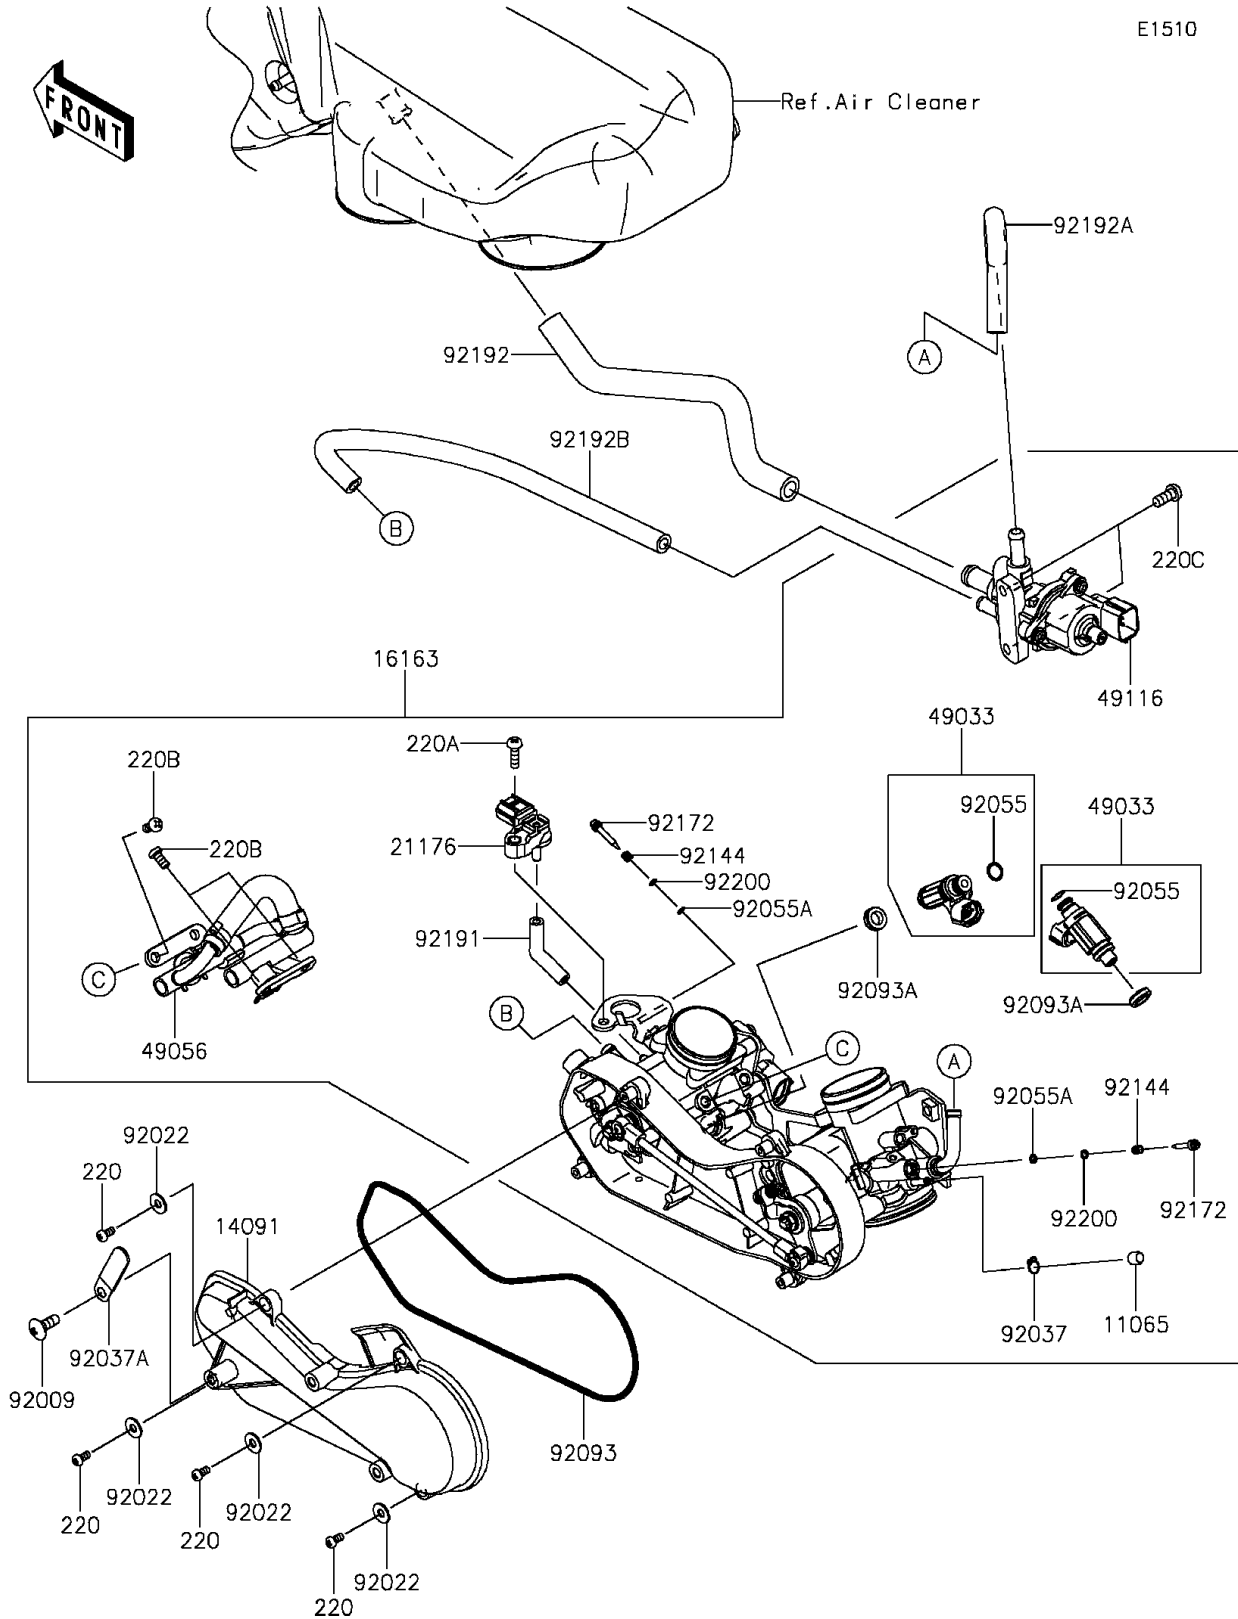

2015 TERYX4™ CAMO PARTS DIAGRAM

Throttle

2015 TERYX4™ CAMO PARTS LIST

Throttle

ITEM NAME	PART NUMBER	QUANTITY
SCREW-PAN-CROS,4X8 (Ref # 220)	220AA0408	4
SCREW-PAN-CROS,5X16 (Ref # 220A)	220AA0516	1
SCREW-PAN-CROS,6X12 (Ref # 220B)	220AA0612	4
SCREW-PAN-CROS,6X14 (Ref # 220C)	220AA0614	2
CAP (Ref # 11065)	11065-0072	1
COVER,THROTTLE LINK (Ref # 14091)	14091-1731	1
THROTTLE-ASSY,36EIS (Ref # 16163)	16163-0790	1
SENSOR,PRESSURE (Ref # 21176)	21176-0111	1
NOZZLE-INJECTION (Ref # 49033)	49033-0011	2
PIPE-INJECTION (Ref # 49056)	49056-0033	1
VALVE-ASSY,ISC (Ref # 49116)	49116-0021	1
SCREW,6X12 (Ref # 92009)	92009-1480	1
WASHER,5.2X13X1 (Ref # 92022)	92022-1380	4
CLAMP,TUBE (Ref # 92037)	92037-1124	1
CLAMP,L=45 (Ref # 92037A)	92037-1539	1
RING-O,INJECTION NOZZLE (Ref # 92055)	92055-1622	2
RING-O,AIR SCREW (Ref # 92055A)	92055-1658	2
SEAL (Ref # 92093)	92093-0082	1
SEAL (Ref # 92093A)	92093-0127	2
SPRING,THROTTLE STOP SCREW (Ref # 92144)	92144-1674	2
SCREW (Ref # 92172)	92172-0156	2
TUBE,3.2X7.4X70 (Ref # 92191)	92191-1552	1
TUBE,ISC-CHAMBER (Ref # 92192)	92192-0948	1
TUBE,ISC-THROTTLE RR (Ref # 92192A)	92192-1211	1
TUBE,ISC-THROTTLE FR (Ref # 92192B)	92192-1212	1
WASHER,PILOT AIR SCREW (Ref # 92200)	92200-1564	2