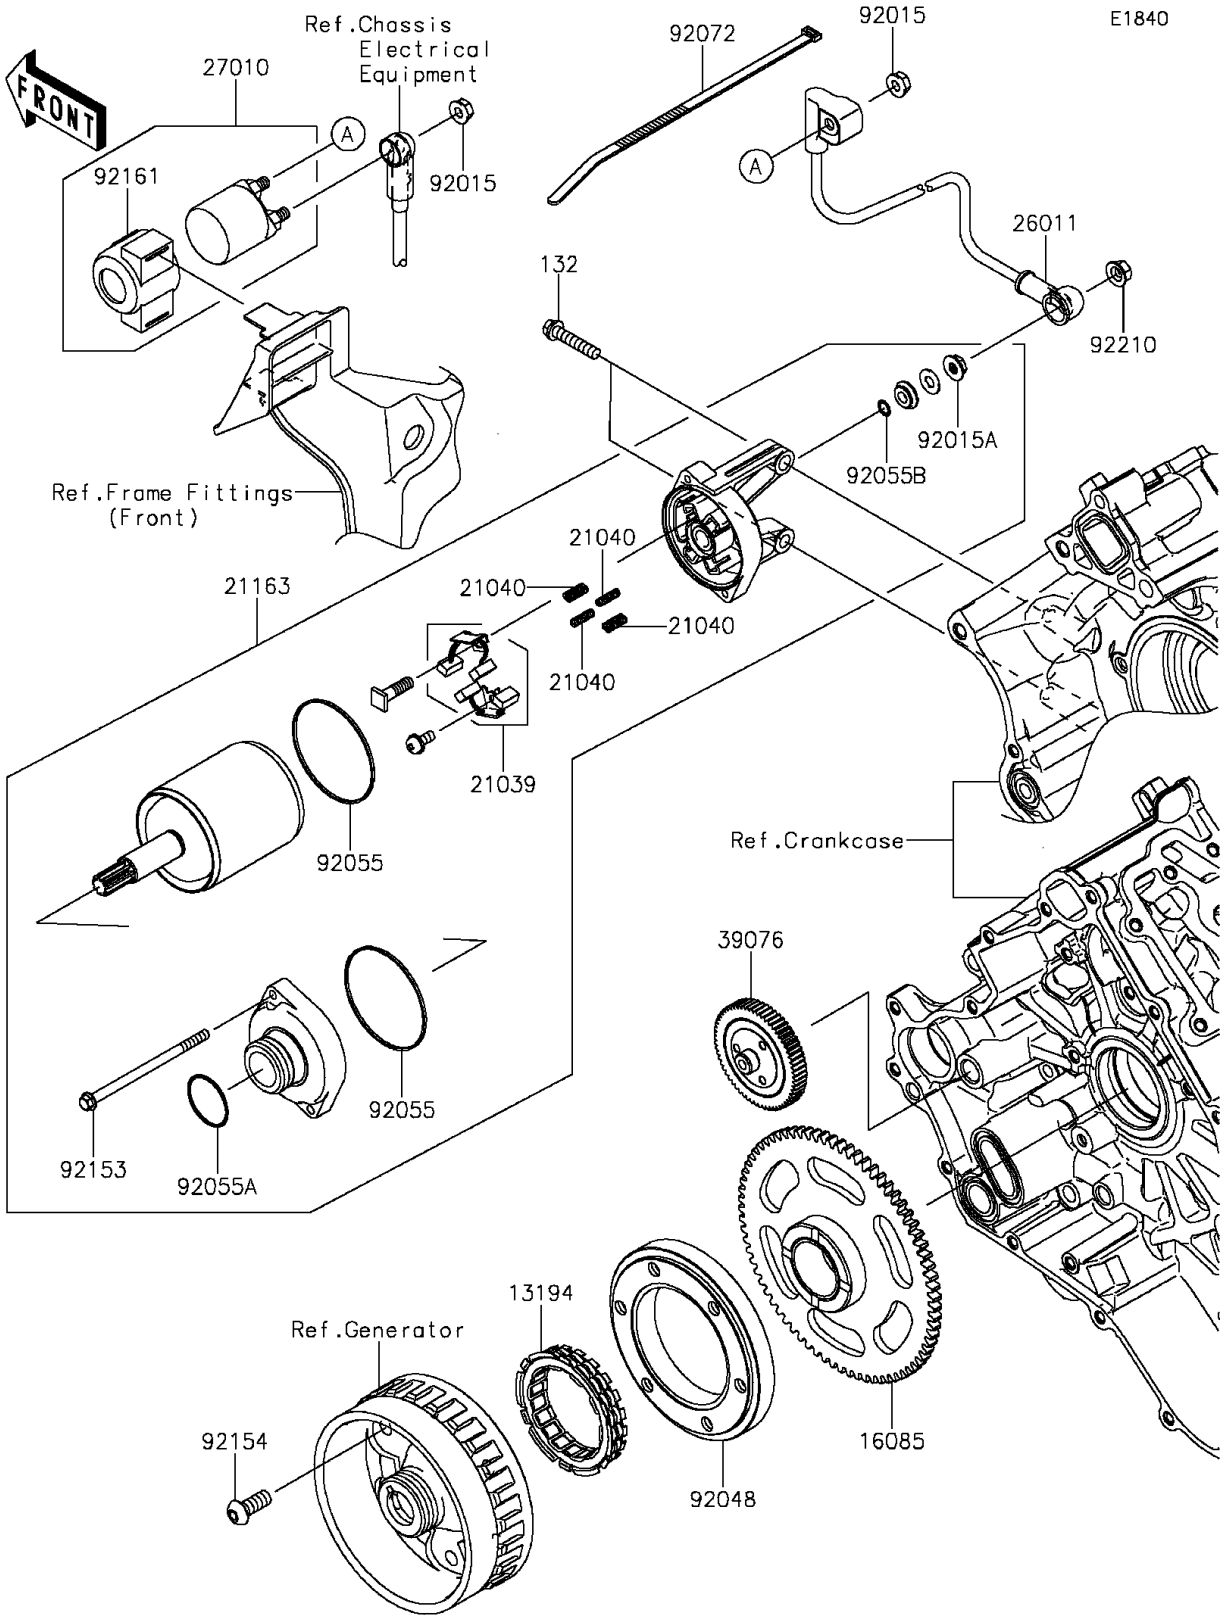

2015 TERYX4™ CAMO PARTS DIAGRAM

Starter Motor

2015 TERYX4™ CAMO PARTS LIST

Starter Motor

ITEM NAME	PART NUMBER	QUANTITY
BOLT-FLANGED-SMALL,6X30 (Ref # 132)	132BA0630	2
CLUTCH-ONEWAY (Ref # 13194)	13194-1094	1
GEAR,STARTER (Ref # 16085)	16085-0591	1
BRUSH,CARBON (Ref # 21039)	21039-0004	1
SPRING-BRUSH (Ref # 21040)	21040-0003	4
STARTER-ELECTRIC (Ref # 21163)	21163-0037	1
WIRE-LEAD,STARTER (Ref # 26011)	26011-0800	1
SWITCH,MAGNETIC (Ref # 27010)	27010-0766	1
LIMITER,STARTER (Ref # 39076)	39076-0555	1
NUT,FLANGED,6MM (Ref # 92015)	92015-1367	2
NUT,STARTER MOTOR (Ref # 92015A)	92015-1476	1
RACE,ONEWAY CLUTCH (Ref # 92048)	92048-0553	1
RING-O (Ref # 92055)	92055-0136	2
RING-O (Ref # 92055A)	92055-1276	1
RING-O,4.5X2.0 (Ref # 92055B)	92055-1370	1
BAND,L=292.1 (Ref # 92072)	92072-3509	1
BOLT (Ref # 92153)	92153-1850	2
BOLT,TORX,8X20 (Ref # 92154)	92154-0421	6
DAMPER,MAGNETIC SWITCH (Ref # 92161)	92161-1722	1
NUT,6MM (Ref # 92210)	92210-0188	1