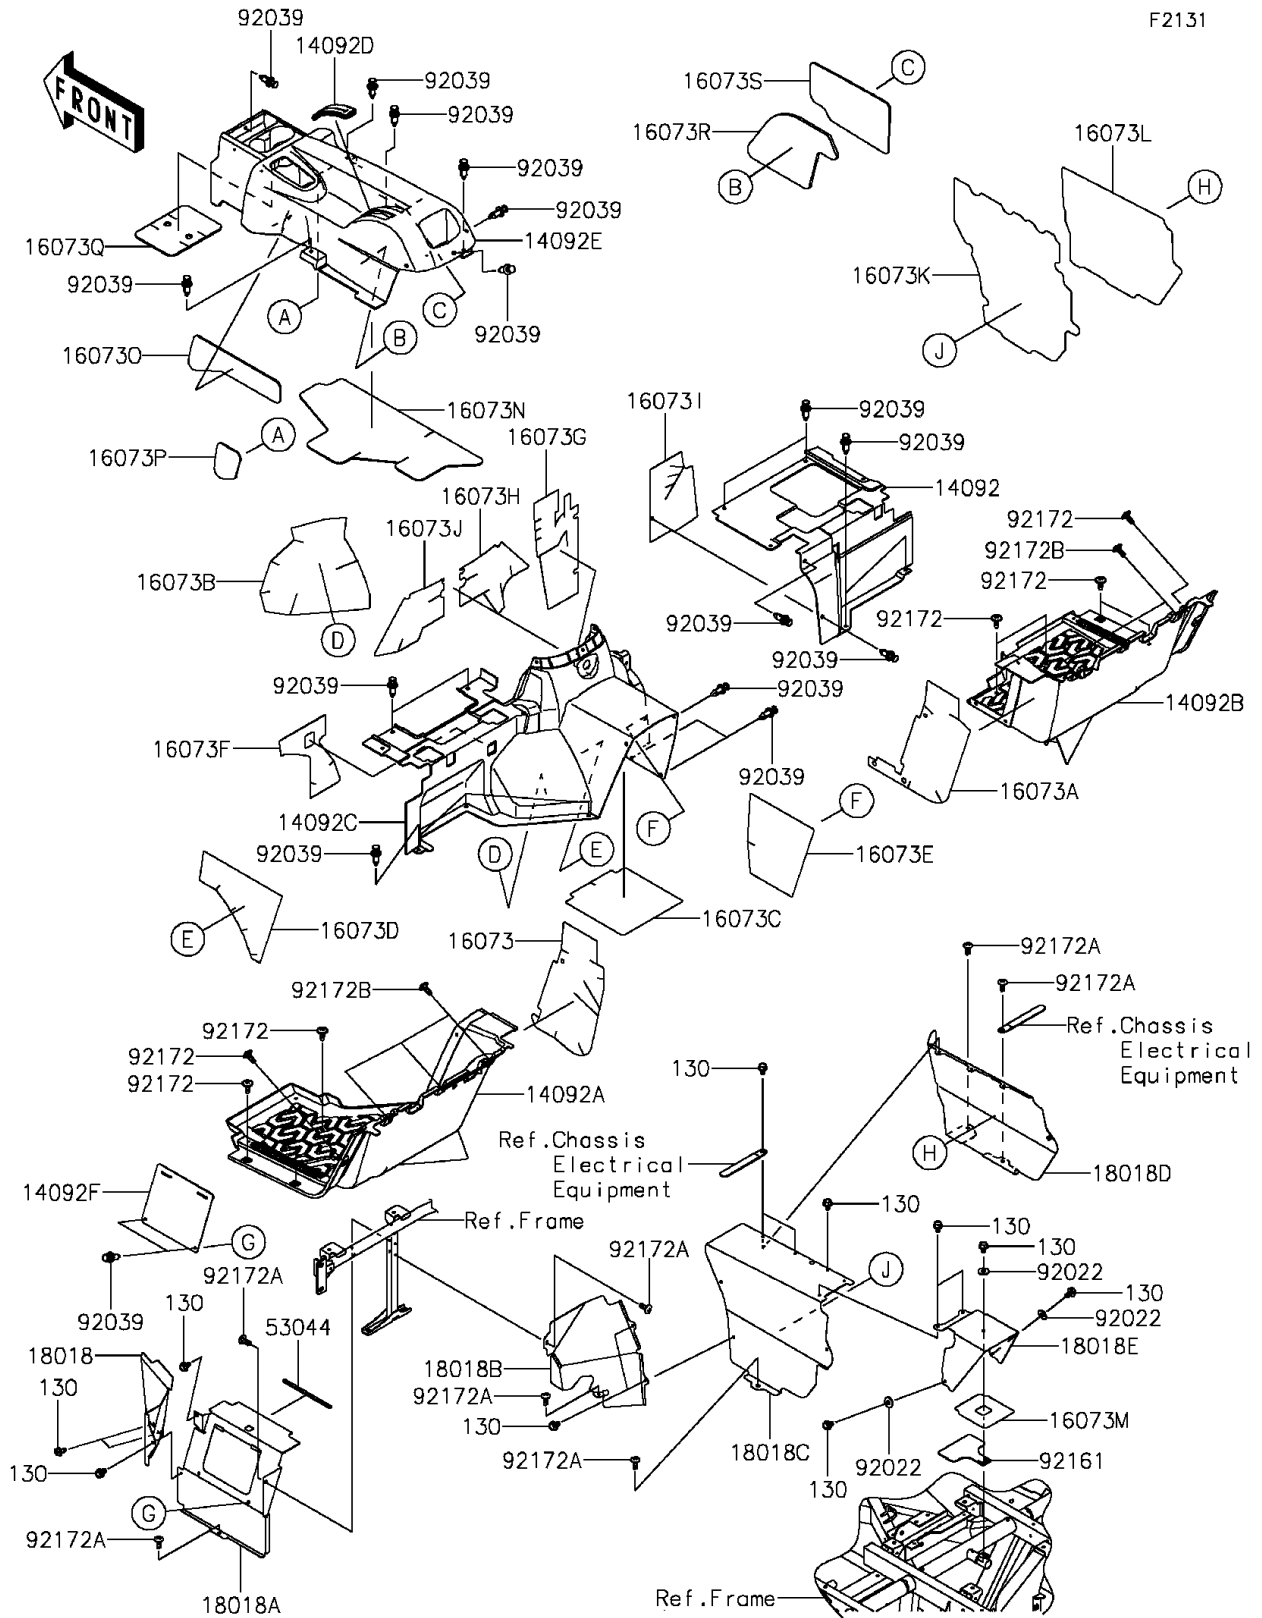

2015 TERYX4™ CAMO PARTS DIAGRAM

Frame Fittings(Rear)

2015 TERYX4™ CAMO PARTS LIST

Frame Fittings(Rear)

ITEM NAME	PART NUMBER	QUANTITY
COVER,FR SEAT,RR,RH (Ref # 14092)	14092-0714	1
COVER,RR FLOOR,LH (Ref # 14092A)	14092-0718	1
COVER,RR FLOOR,RH (Ref # 14092B)	14092-0719	1
COVER,FR SEAT,RR,LH (Ref # 14092C)	14092-0722	1
COVER,CENTER CONSOLE,TOP (Ref # 14092D)	14092-0791	1
COVER,CENTER CONSOLE (Ref # 14092E)	14092-1056	1
COVER,MAINTENANCE (Ref # 14092F)	14092-1136	1
INSULATOR,RR FLOOR,LH (Ref # 16073)	16073-0726	1
INSULATOR,RR FLOOR,RH (Ref # 16073A)	16073-0727	1
INSULATOR,FR SEAT,RR (Ref # 16073B)	16073-0728	1
INSULATOR,FR SEAT,RR (Ref # 16073C)	16073-0733	1
INSULATOR,FR SEAT,RR (Ref # 16073D)	16073-0734	1
INSULATOR,FR SEAT,RR (Ref # 16073E)	16073-0735	1
INSULATOR,FR SEAT,RR (Ref # 16073F)	16073-0740	1
INSULATOR,FR SEAT,RR (Ref # 16073G)	16073-0741	1
INSULATOR,FR SEAT,RR (Ref # 16073H)	16073-0742	1
INSULATOR,FR SEAT,RR (Ref # 16073I)	16073-0744	1
INSULATOR,FR SEAT,RR (Ref # 16073J)	16073-0749	1
INSULATOR,RR TUNNEL,LH (Ref # 16073K)	16073-0795	1
INSULATOR,RR TUNNEL,RH (Ref # 16073L)	16073-0796	1
INSULATOR,RR TUNNEL,RR (Ref # 16073M)	16073-0797	1
INSULATOR,CENTER CONSOLE (Ref # 16073N)	16073-0800	1
INSULATOR,CENTER CONSOLE (Ref # 16073O)	16073-0801	1
INSULATOR,CENTER CONSOLE (Ref # 16073P)	16073-0802	1
INSULATOR,CENTER CONSOLE (Ref # 16073Q)	16073-0803	1
INSULATOR,CENTER CONSOLE (Ref # 16073R)	16073-0804	1
INSULATOR,CENTER CONSOLE (Ref # 16073S)	16073-0805	1
PLATE-HEAT GUARD,DRIVER (Ref # 18018)	18018-0040	1
PLATE-HEAT GUARD,LH UD SEAT,FR (Ref # 18018A)	18018-0042	1