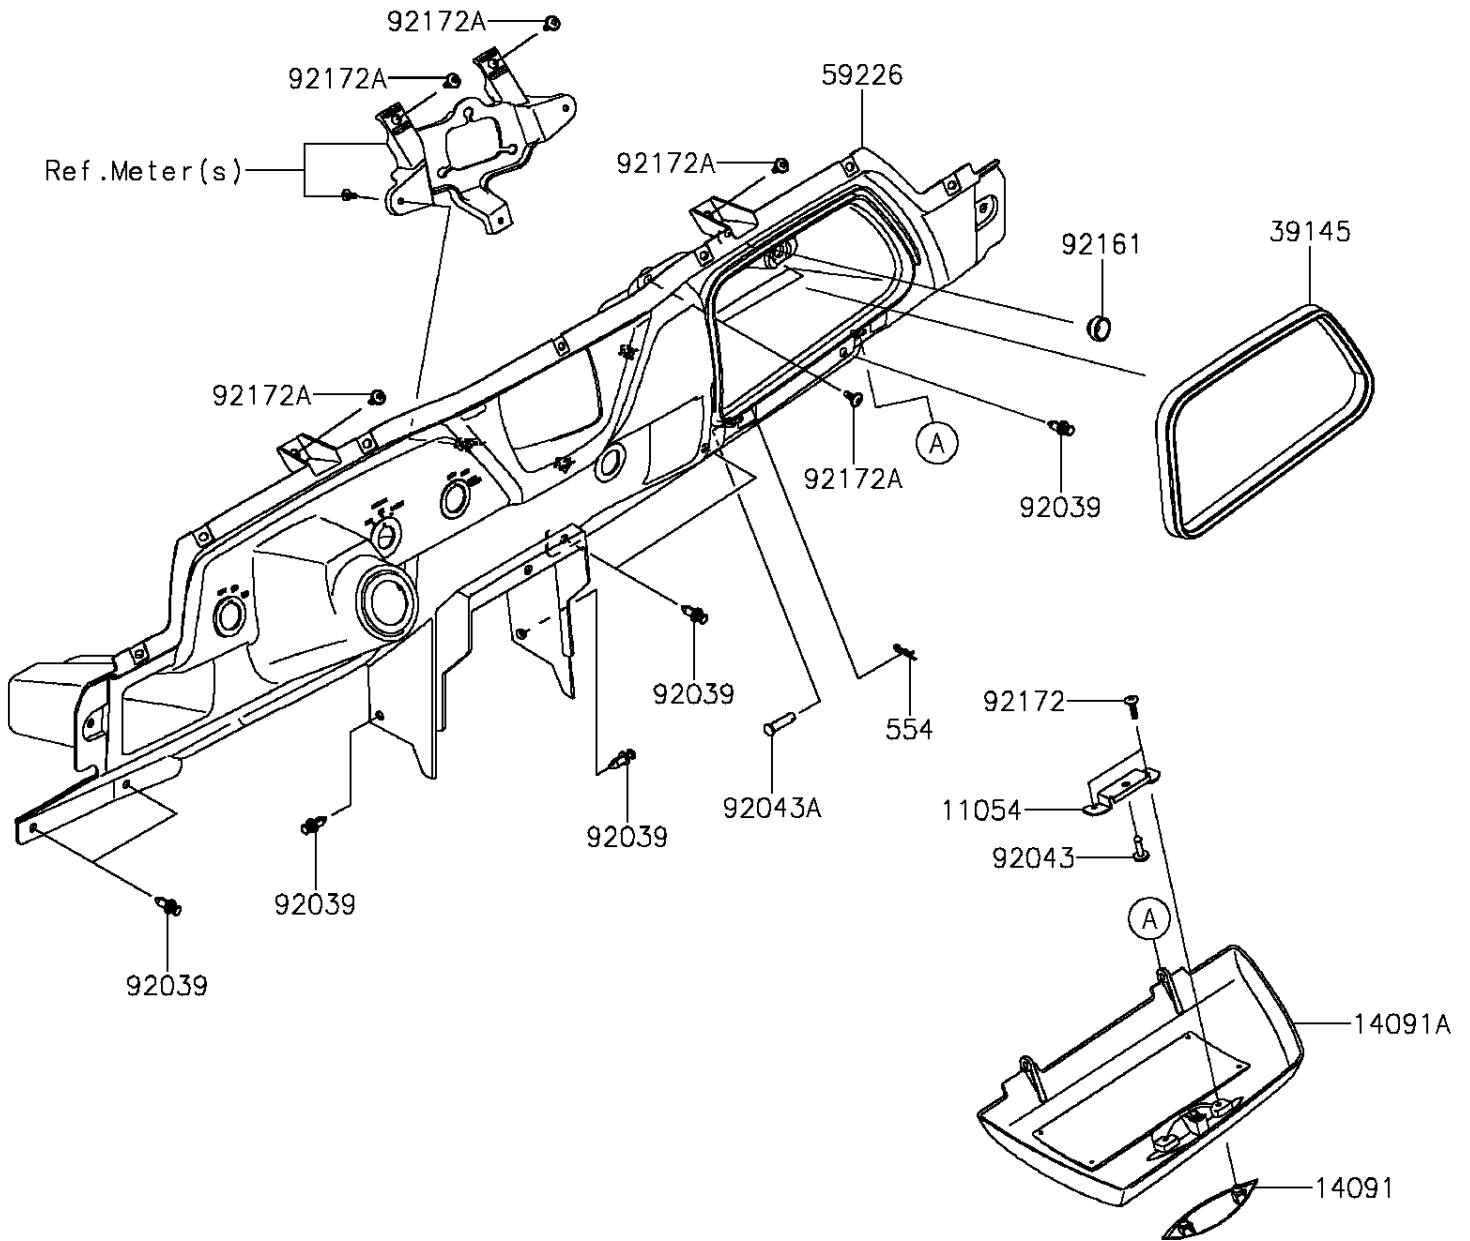

2015 TERYX4™ CAMO PARTS DIAGRAM

Front Box

F2135

2015 TERYX4™ CAMO PARTS LIST

Front Box

ITEM NAME	PART NUMBER	QUANTITY
PIN-SNAP (Ref # 554)	554DA0600	2
BRACKET (Ref # 11054)	11054-1789	1
COVER,STORAGE CAP,F.BLACK (Ref # 14091)	14091-0700-6Z	1
COVER,STORAGE,F.BLACK (Ref # 14091A)	14091-0985-6Z	1
TRIM-SEAL,L=940 (Ref # 39145)	39145-0029	1
PANEL-CONTROL (Ref # 59226)	59226-0033	1
RIVET (Ref # 92039)	92039-1229	7
PIN (Ref # 92043)	92043-0138	1
PIN,6X23 (Ref # 92043A)	92043-0164	2
DAMPER (Ref # 92161)	92161-0568	1
SCREW,TAPPING,4X16 (Ref # 92172)	92172-0347	2
SCREW,6X16 (Ref # 92172A)	92172-0826	6