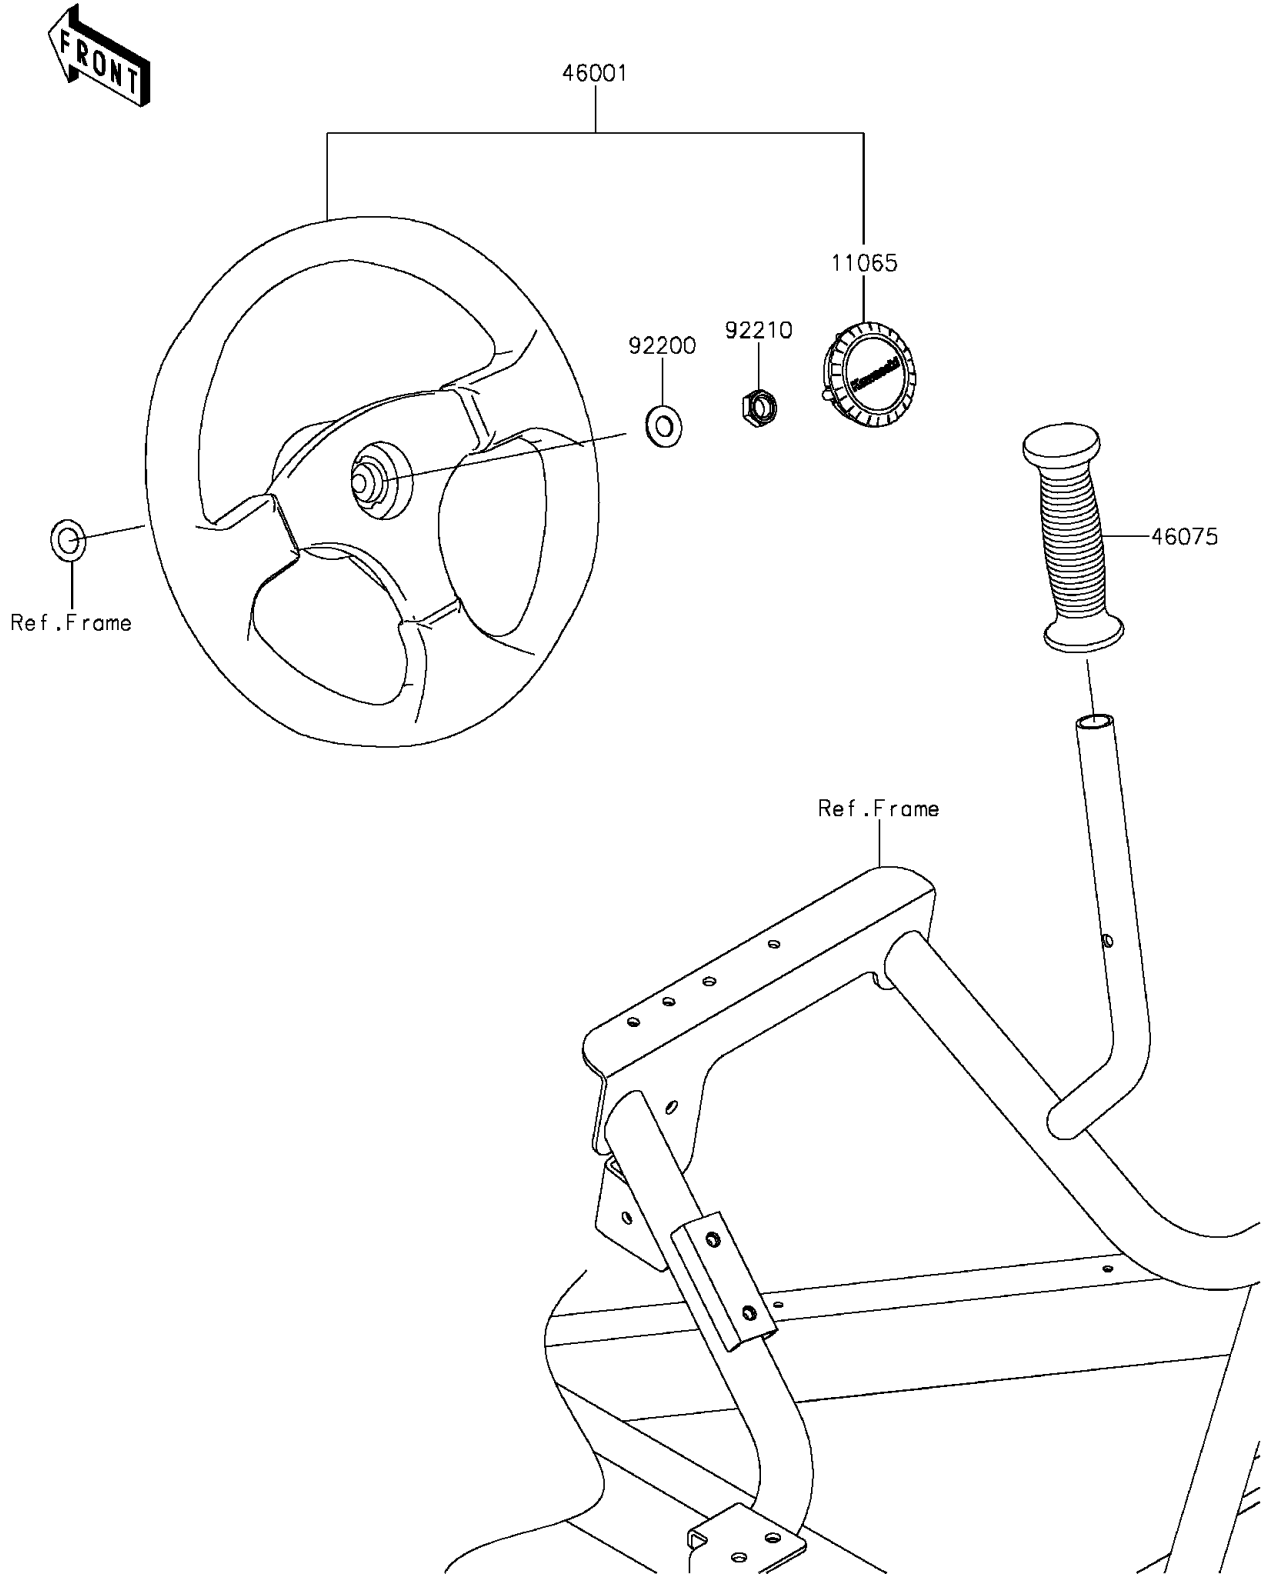

# 2015 TERYX4™ CAMO PARTS DIAGRAM

Steering Wheel

F2311

## 2015 TERYX4™ CAMO PARTS LIST

### Steering Wheel

ITEM NAME	PART NUMBER	QUANTITY
CAP,HANDLE (Ref # 11065)	11065-0171	1
HANDLE-ASSY (Ref # 46001)	46001-0001	1
GRIP (Ref # 46075)	46075-0582	1
WASHER,12.1X25X1.6 (Ref # 92200)	92200-0455	1
NUT,LOCK,12MM (Ref # 92210)	92210-1249	1