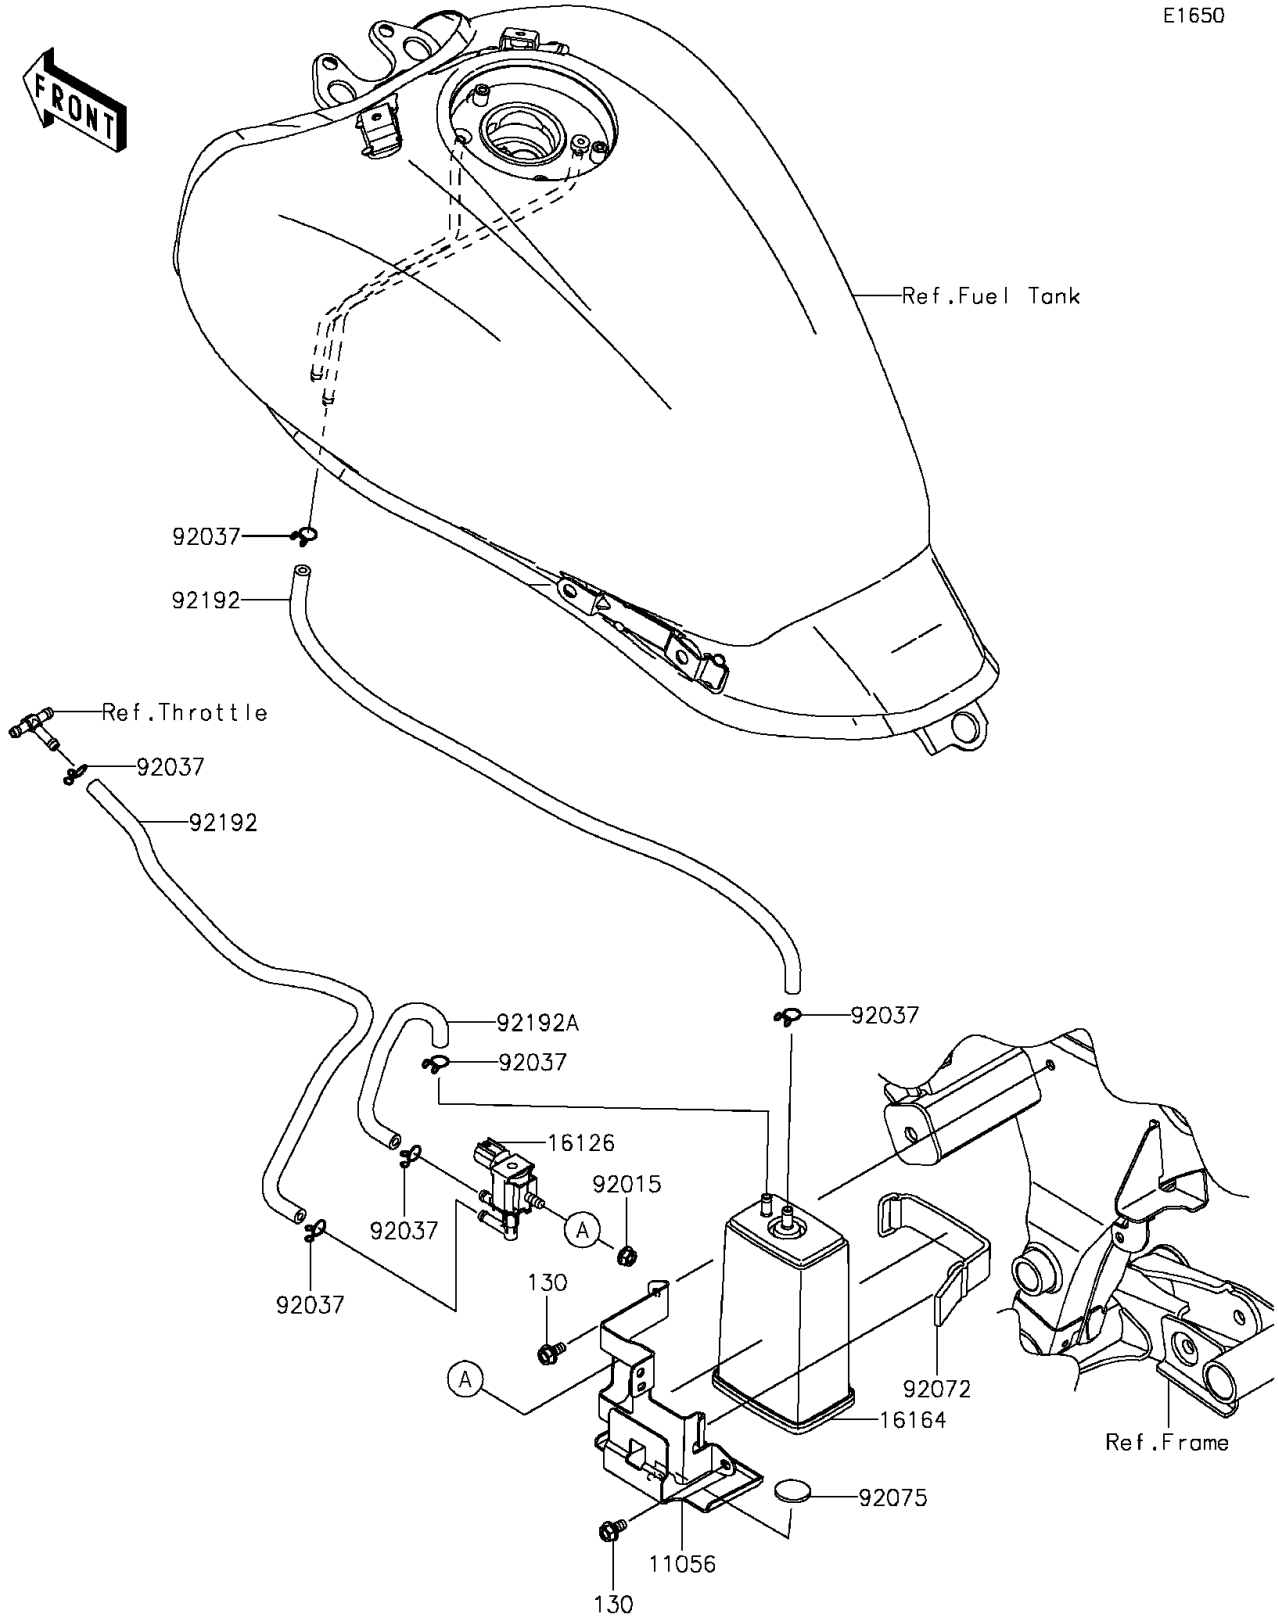

2015 Vulcan® S PARTS DIAGRAM

Fuel Evaporative System(CA)

E1650

2015 Vulcan® S PARTS LIST

Fuel Evaporative System(CA)

ITEM NAME	PART NUMBER	QUANTITY
BOLT-FLANGED,6X12 (Ref # 130)	130BA0612	2
BRACKET (Ref # 11056)	11056-3991	1
VALVE,SOLENOID (Ref # 16126)	16126-0705	1
CANISTER (Ref # 16164)	16164-0012	1
NUT,FLANGED,6MM (Ref # 92015)	92015-1367	1
CLAMP,TUBE (Ref # 92037)	92037-147	6
BAND,L=90 (Ref # 92072)	92072-0135	1
DAMPER,RUBBER (Ref # 92075)	92075-261	1
TUBE,5X10.4X470&40 (Ref # 92192)	92192-1385	2
TUBE,CANISTER-VALVE (Ref # 92192A)	92192-1386	1