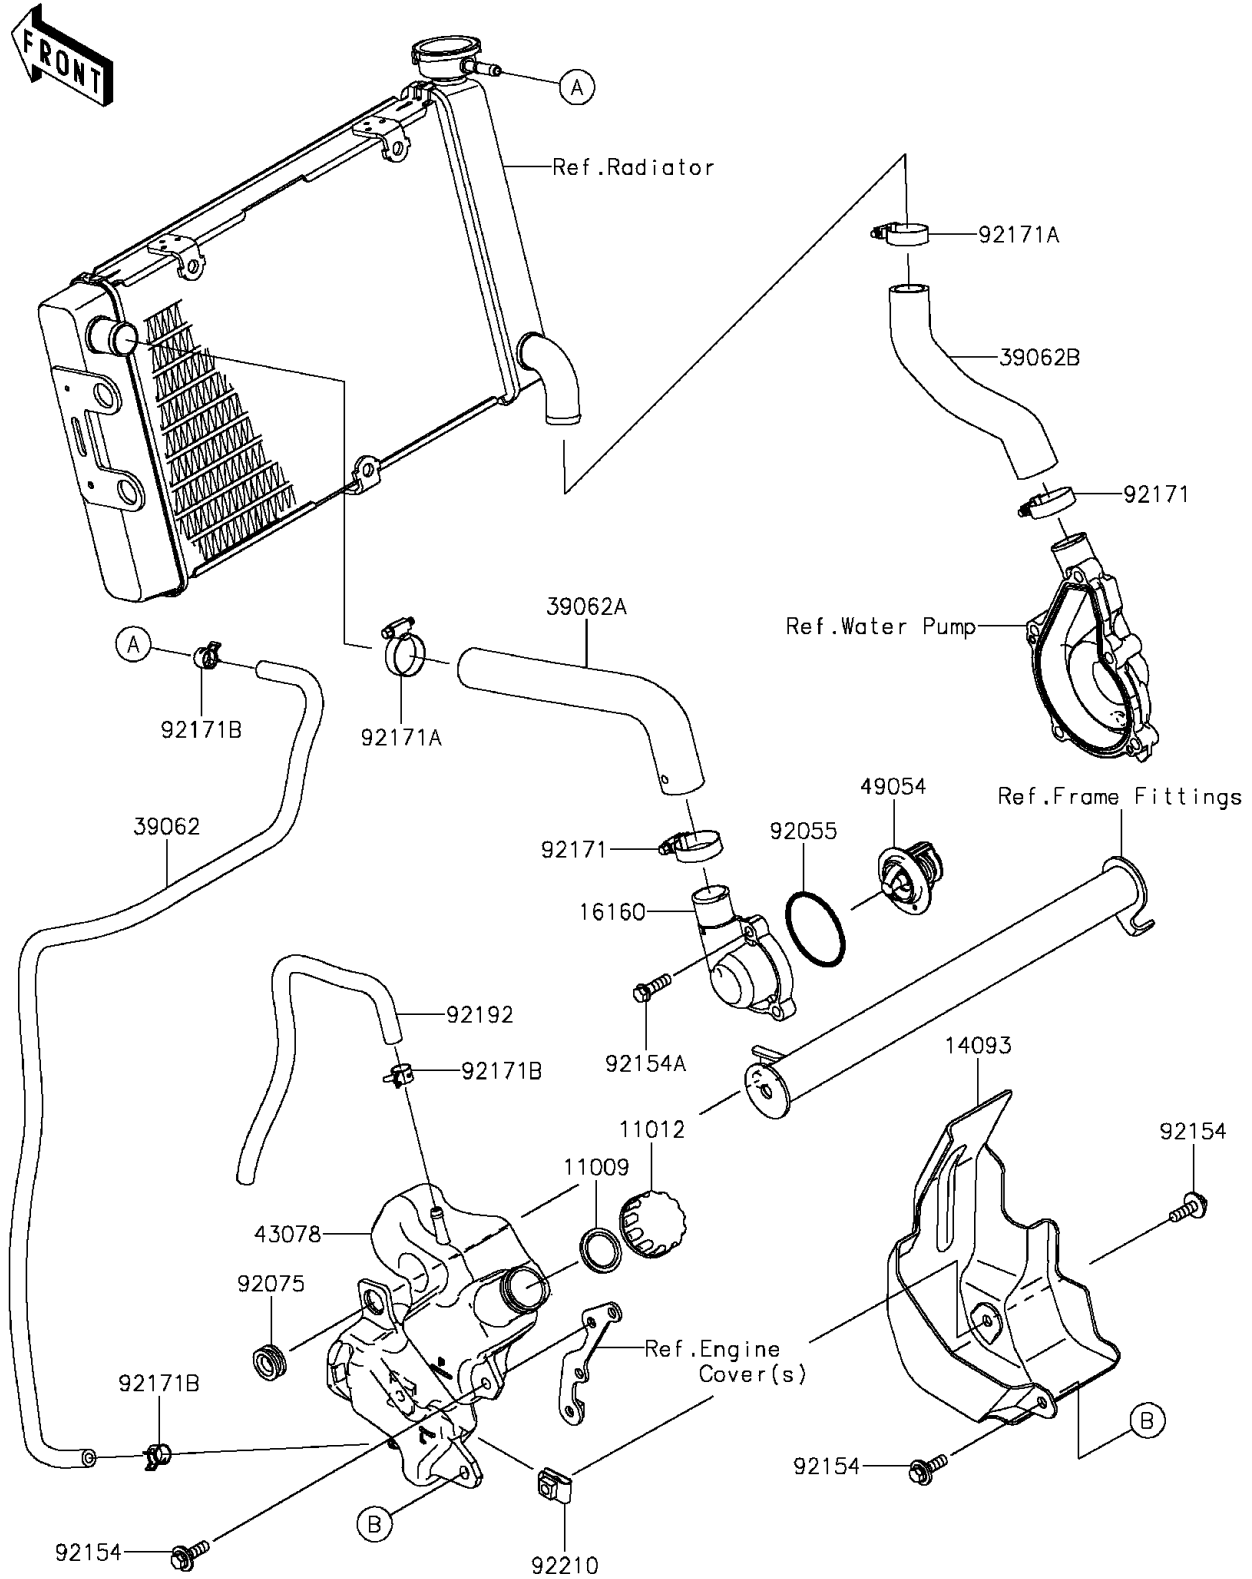

# 2015 Vulcan® S PARTS DIAGRAM

Water Pipe

E3037

## 2015 Vulcan® S PARTS LIST

### Water Pipe

ITEM NAME	PART NUMBER	QUANTITY
GASKET,RESERVOIR TANK CAP (Ref # 11009)	11009-1145	1
CAP (Ref # 11012)	11012-1084	1
COVER,RESERVOIR (Ref # 14093)	14093-0098	1
BODY,THERMO (Ref # 16160)	16160-0766	1
HOSE-COOLING,RADI.-RESERVOIR (Ref # 39062)	39062-0670	1
HOSE-COOLING,HEAD-RADIATOR (Ref # 39062A)	39062-0671	1
HOSE-COOLING,RADIATOR-PUMP (Ref # 39062B)	39062-0672	1
RESERVOIR (Ref # 43078)	43078-0579	1
THERMOSTAT (Ref # 49054)	49054-0001	1
RING-O,44.7X2.4 (Ref # 92055)	92055-0160	1
DAMPER (Ref # 92075)	92075-1634	1
BOLT,FLANGED-WP,6X20 (Ref # 92154)	92154-1577	3
BOLT,FLANGED,6X20 (Ref # 92154A)	92154-1778	3
CLAMP (Ref # 92171)	92171-0261	2
CLAMP (Ref # 92171A)	92171-0337	2
CLAMP,10.5X8X0.7 (Ref # 92171B)	92171-1992	3
TUBE,BREATHER (Ref # 92192)	92192-1387	1
NUT,CLIP,6MM (Ref # 92210)	92210-0933	1