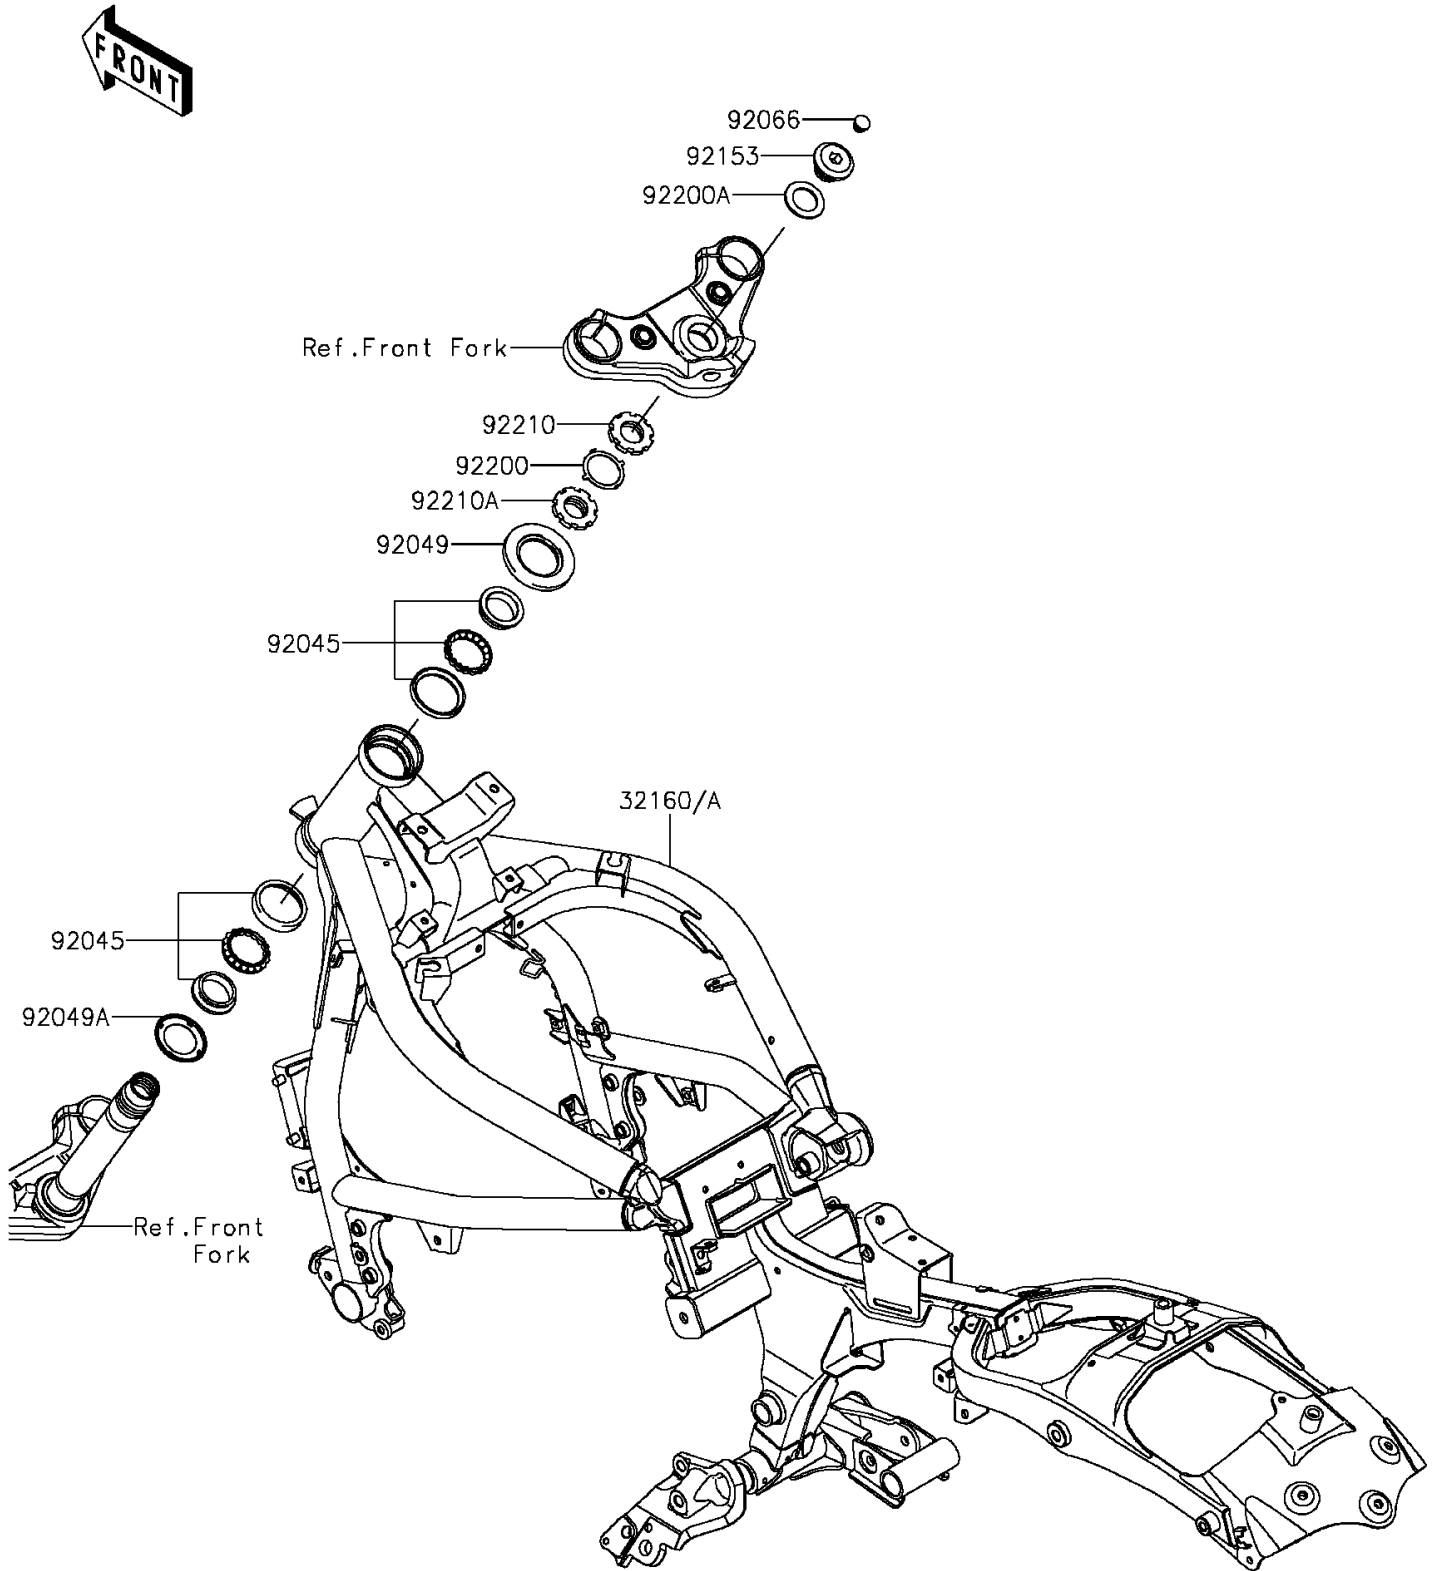

2015 Vulcan® S PARTS DIAGRAM

Frame

F2120

2015 Vulcan® S PARTS LIST

Frame

ITEM NAME	PART NUMBER	QUANTITY
BEARING-BALL,SF07A17PX1V1 (Ref # 92045)	92045-1384	2
SEAL-OIL (Ref # 92049)	92049-0131	1
SEAL-OIL (Ref # 92049A)	92049-0137	1
PLUG (Ref # 92066)	92066-0071	1
BOLT,26MM (Ref # 92153)	92153-0474	1
WASHER (Ref # 92200)	92200-0036	1
WASHER,27X42X2.3 (Ref # 92200A)	92200-0753	1
NUT,STEERING STEM,35MM (Ref # 92210)	92210-0534	1
NUT,STEERING STEM,35MM (Ref # 92210A)	92210-0535	1
FRAME-COMP,F.S.BLACK (Ref # 32160)	32160-0735-18R	1
FRAME-COMP,F.S.BLACK (Ref # 32160A)	32160-0746-18R	1