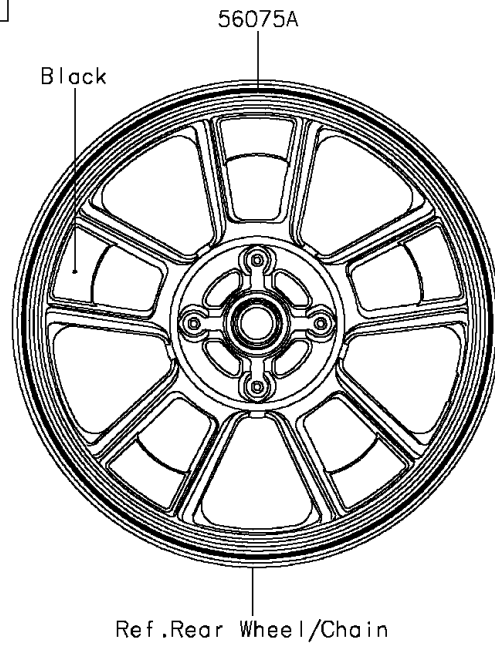

2015 Vulcan® S PARTS DIAGRAM

Decals(Ebony)(AFF)

F2861A

2015 Vulcan® S PARTS LIST

Decals(Ebony)(AFF)

ITEM NAME	PART NUMBER	QUANTITY
MARK,KAWASAKI,VULCAN S (Ref # 56054)	56054-1724	2
PATTERN,FR WHEEL,GREEN,6X1497 (Ref # 56075)	56075-0177	2
PATTERN,RR WHEEL,GREEN,6X1425 (Ref # 56075A)	56075-0178	2
RIM STRIPE APPLICATOR (Ref # 57001)	57001-1752	AR