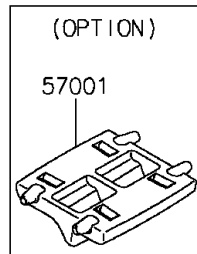

2015 Vulcan® S PARTS DIAGRAM

Decals(Ebony)(AFF)

F2861A

2015 Vulcan® S PARTS LIST

Decals(Ebony)(AFF)

ITEM NAME	PART NUMBER	QUANTITY
MARK,KAWASAKI,VULCAN S (Ref # 56054)	56054-1724	2
PATTERN,FR WHEEL,GREEN,6X1497 (Ref # 56075)	56075-0177	2
PATTERN,RR WHEEL,GREEN,6X1425 (Ref # 56075A)	56075-0178	2
RIM STRIPE APPLICATOR (Ref # 57001)	57001-1752	AR