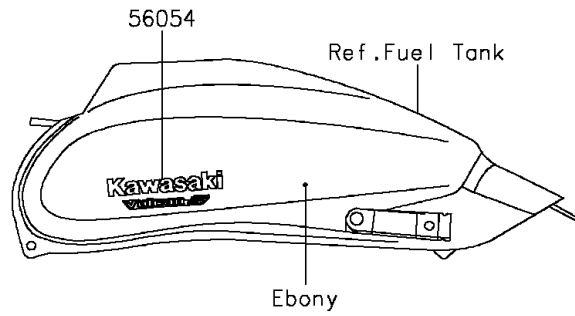

2015 Vulcan® S PARTS DIAGRAM

Decals(Ebony)(AFF)

F2861A

2015 Vulcan® S PARTS LIST

Decals(Ebony)(AFF)

ITEM NAME	PART NUMBER	QUANTITY
MARK,KAWASAKI,VULCAN S (Ref # 56054)	56054-1724	2
PATTERN,FR WHEEL,GREEN,6X1497 (Ref # 56075)	56075-0177	2
PATTERN,RR WHEEL,GREEN,6X1425 (Ref # 56075A)	56075-0178	2
RIM STRIPE APPLICATOR (Ref # 57001)	57001-1752	AR