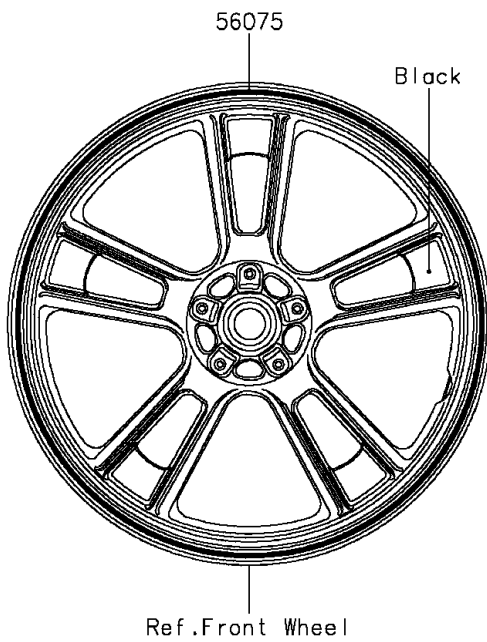

2015 Vulcan® S PARTS DIAGRAM

Decals(Ebony)(AFF)

F2861A

2015 Vulcan® S PARTS LIST

Decals(Ebony)(AFF)

ITEM NAME	PART NUMBER	QUANTITY
MARK,KAWASAKI,VULCAN S (Ref # 56054)	56054-1724	2
PATTERN,FR WHEEL,GREEN,6X1497 (Ref # 56075)	56075-0177	2
PATTERN,RR WHEEL,GREEN,6X1425 (Ref # 56075A)	56075-0178	2
RIM STRIPE APPLICATOR (Ref # 57001)	57001-1752	AR