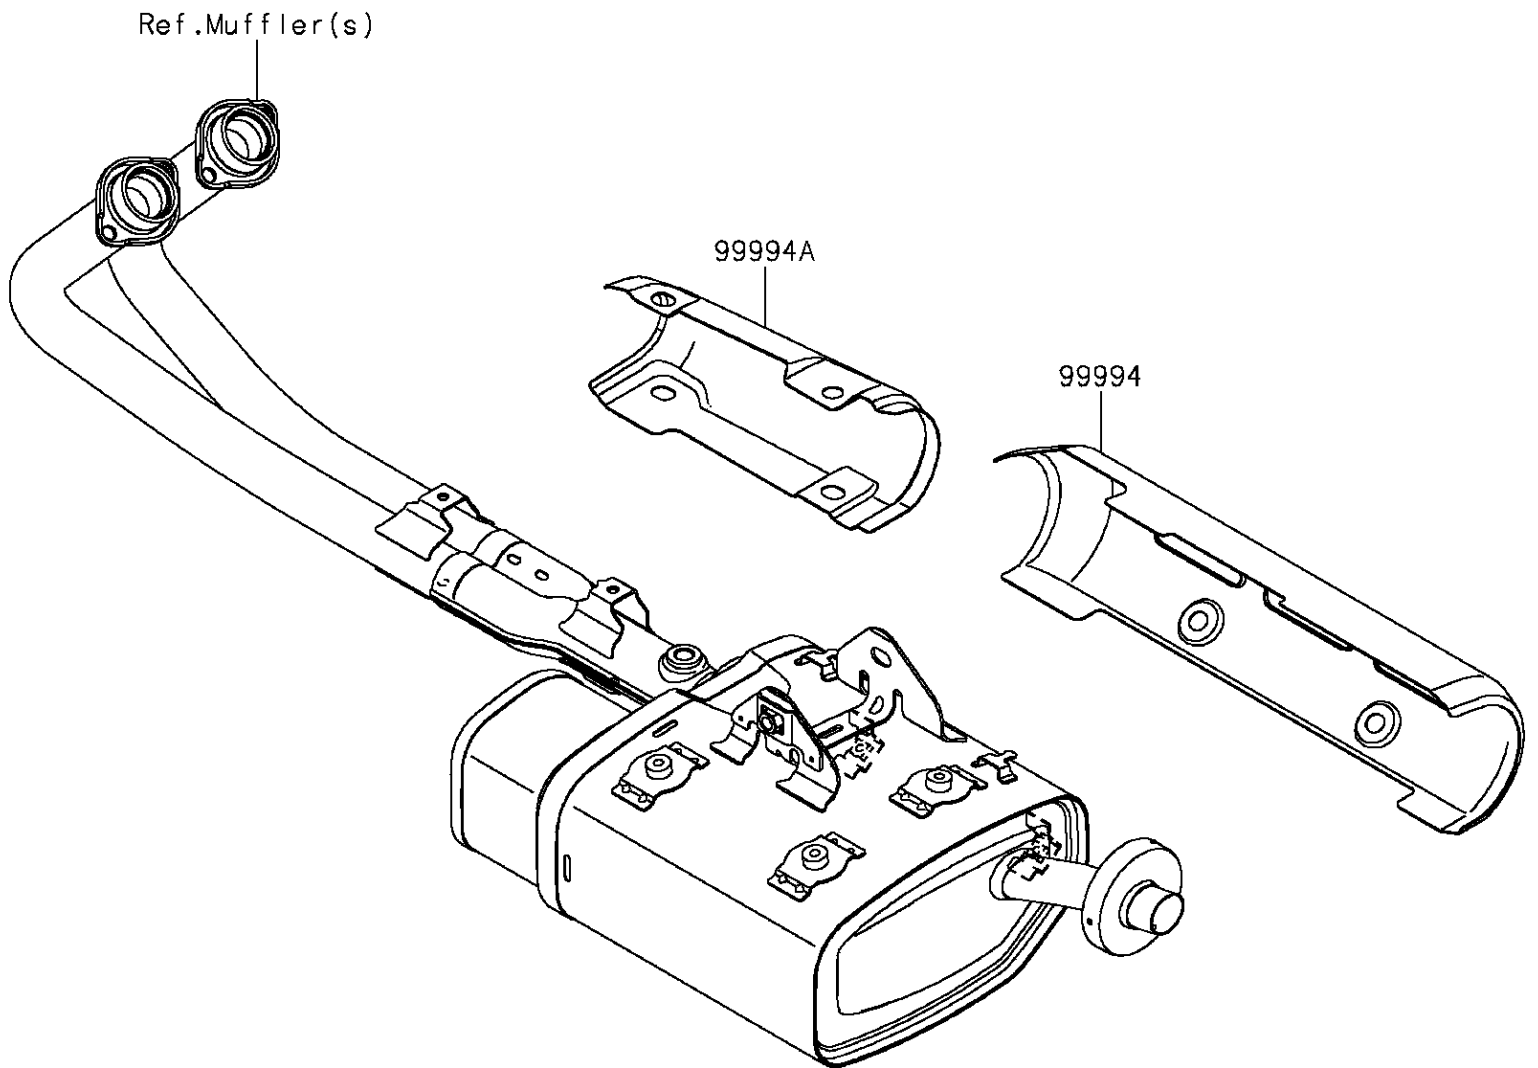

2015 Vulcan® S PARTS DIAGRAM

Accessory(Muffler Cover)

F2910

2015 Vulcan® S PARTS LIST

Accessory(Muffler Cover)

ITEM NAME	PART NUMBER	QUANTITY
KIT-ACCESSORY,COVER,MUFFLER (Ref # 99994)	99994-0578	1
KIT-ACCESSORY,COVER,EX-PIPE (Ref # 99994A)	99994-0579	1