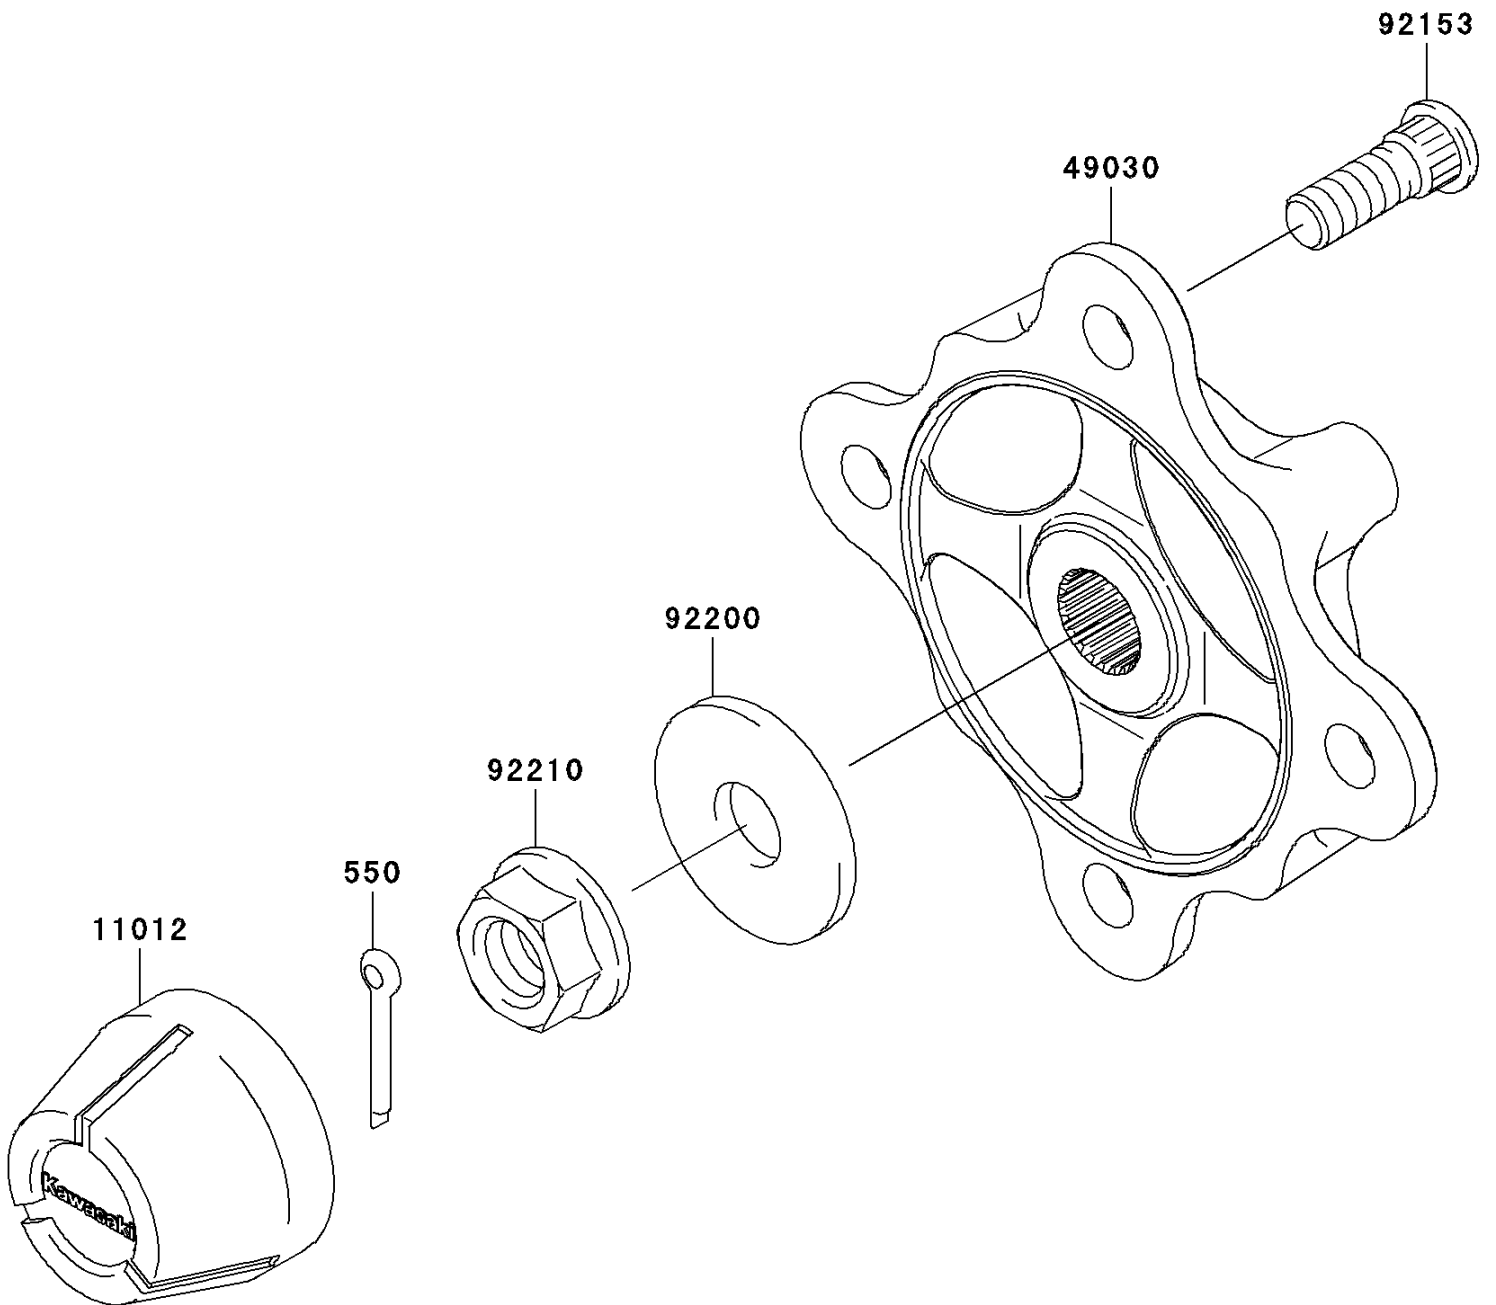

# 2008 Teryx® 750 4x4 LE PARTS DIAGRAM

Front Hubs/Brakes

F2230

## 2008 Teryx® 750 4x4 LE PARTS LIST

### Front Hubs/Brakes

ITEM NAME	PART NUMBER	QUANTITY
PIN-COTTER,4.0X30 (Ref # 550)	550AA4030	2
CAP,WHEEL (Ref # 11012)	11012-1969	2
HUB,FR (Ref # 49030)	49030-0036	2
BOLT,12MM (Ref # 92153)	92153-1915	8
WASHER,18.5X52X4.5 (Ref # 92200)	92200-0425	2
NUT,FLANGED,18MM (Ref # 92210)	92210-0132	2