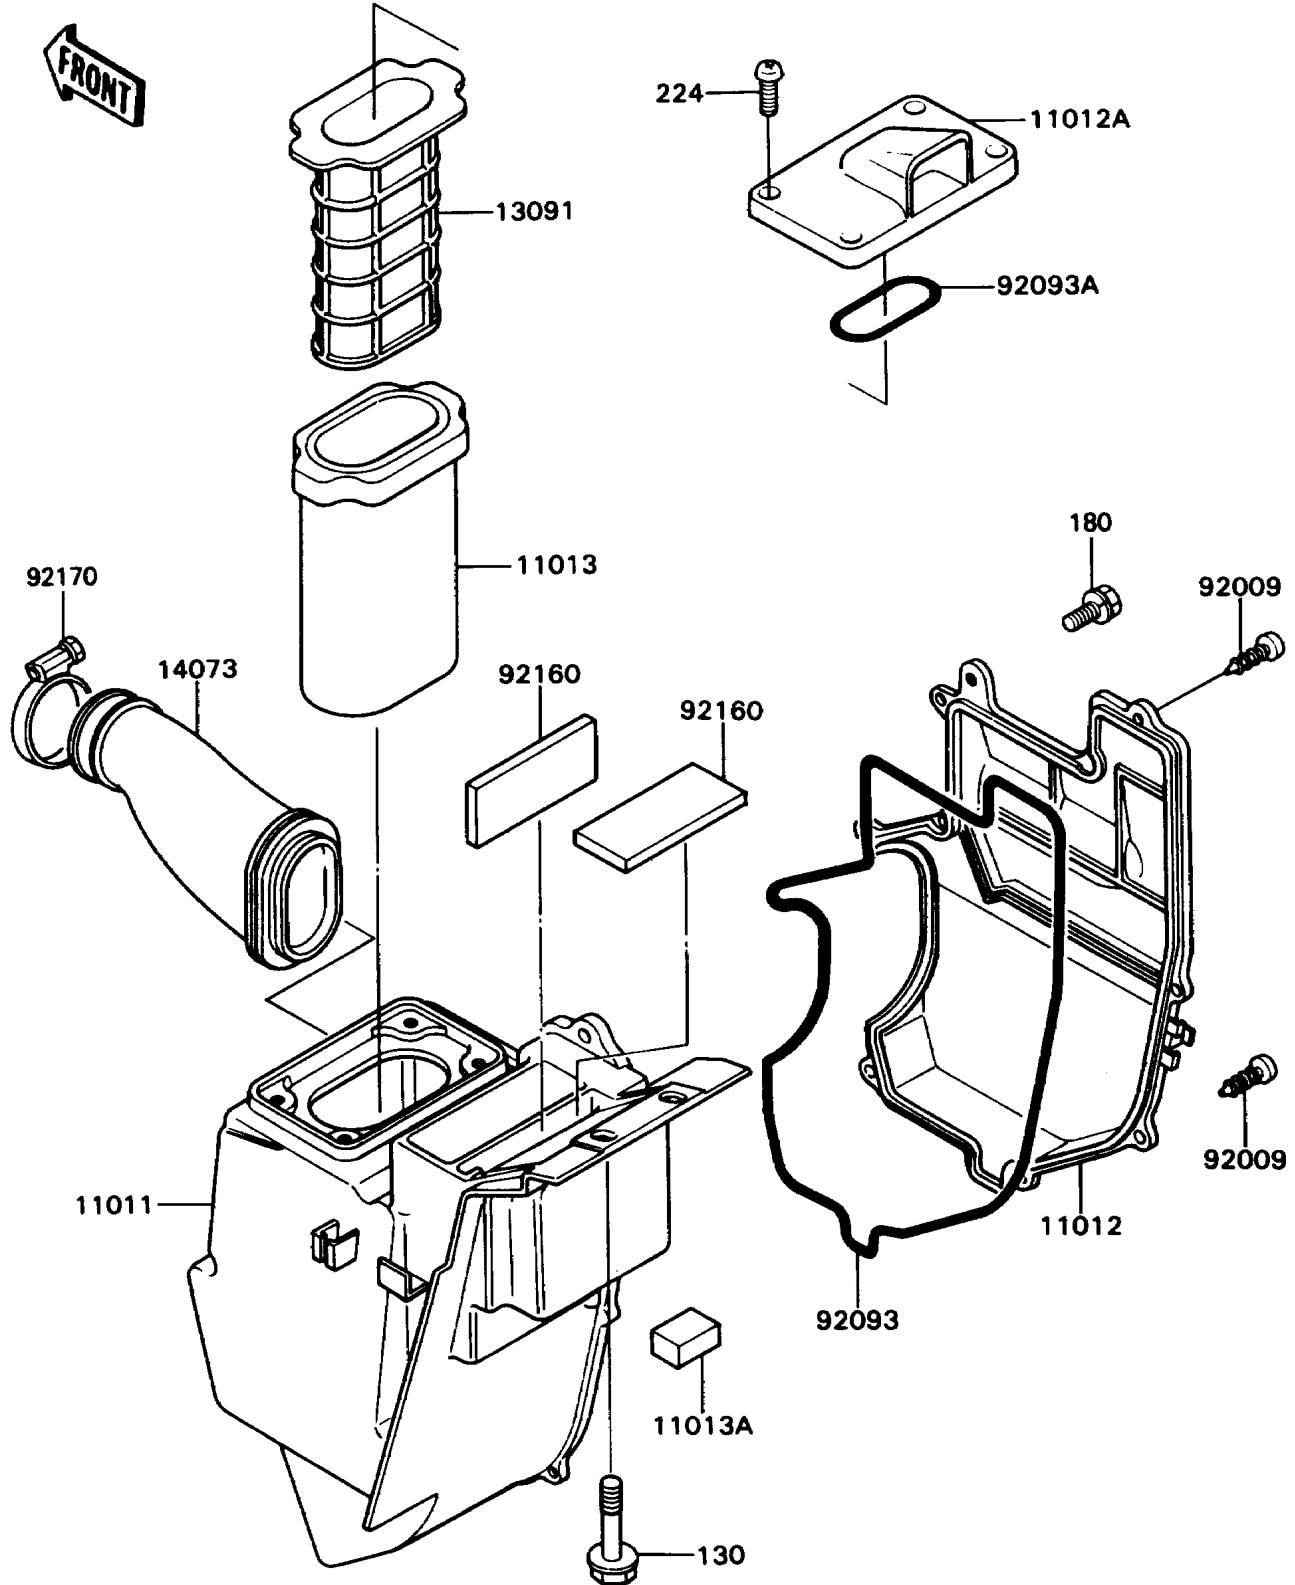

1988 KD80 PARTS DIAGRAM

Air Cleaner

E1130-0253

1988 KD80 PARTS LIST

Air Cleaner

ITEM NAME	PART NUMBER	QUANTITY
CASE-AIR FILTER (Ref # 11011)	11011-1278	1
CAP,AIR FILTER (Ref # 11012)	11012-1624	1
CAP,AIR INTAKE (Ref # 11012A)	11012-1625	1
ELEMENT-AIR FILTER (Ref # 11013)	11013-1164	1
ELEMENT-AIR FILTER (Ref # 11013A)	11013-1165	1
HOLDER,ELEMENT (Ref # 13091)	13091-1518	1
DUCT,AIR FILTER (Ref # 14073)	14073-1338	1
SCREW,TAPPING,4X10 (Ref # 92009)	92009-1040	9
SEAL (Ref # 92093)	92093-1254	1
SEAL (Ref # 92093A)	92093-1255	1
DAMPER (Ref # 92160)	92160-1073	2
CLAMP (Ref # 92170)	92170-1036	1
BOLT-FLANGED,6X12 (Ref # 130)	130G0612	2
BOLT-UPSET-WS (Ref # 180)	180B0610	1
SCREW-PAN-WP-CROS (Ref # 224)	224B0514	4