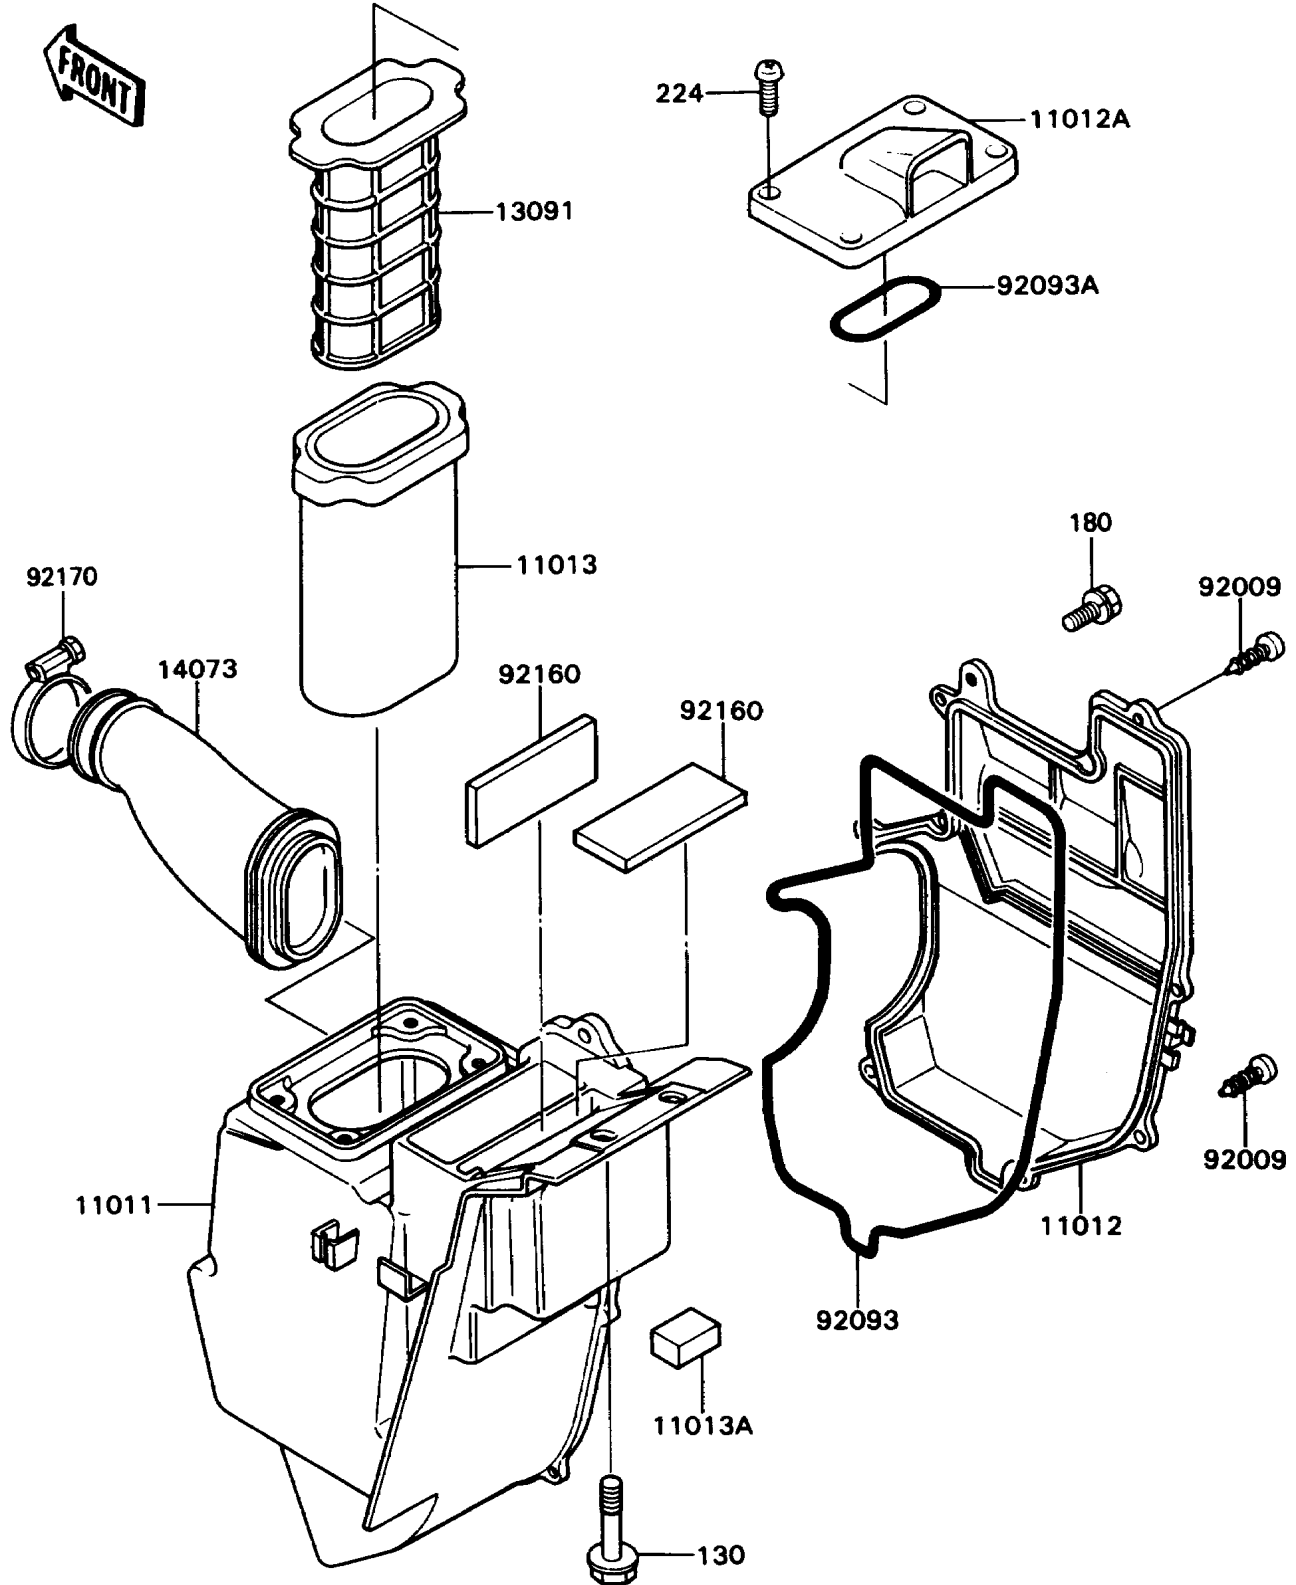

1989 KD80 PARTS DIAGRAM

Air Cleaner

E1130-0253

1989 KD80 PARTS LIST

Air Cleaner

ITEM NAME	PART NUMBER	QUANTITY
CASE-AIR FILTER (Ref # 11011)	11011-1278	1
CAP,AIR FILTER (Ref # 11012)	11012-1624	1
CAP,AIR INTAKE (Ref # 11012A)	11012-1625	1
ELEMENT-AIR FILTER (Ref # 11013)	11013-1164	1
ELEMENT-AIR FILTER (Ref # 11013A)	11013-1165	1
HOLDER,ELEMENT (Ref # 13091)	13091-1518	1
DUCT,AIR FILTER (Ref # 14073)	14073-1338	1
SCREW,TAPPING,4X10 (Ref # 92009)	92009-1040	9
SEAL (Ref # 92093)	92093-1254	1
SEAL (Ref # 92093A)	92093-1255	1
DAMPER (Ref # 92160)	92160-1073	2
CLAMP (Ref # 92170)	92170-1036	1
BOLT-FLANGED,6X12 (Ref # 130)	130G0612	2
BOLT-UPSET-WS (Ref # 180)	180B0610	1
SCREW-PAN-WP-CROS (Ref # 224)	224B0514	4