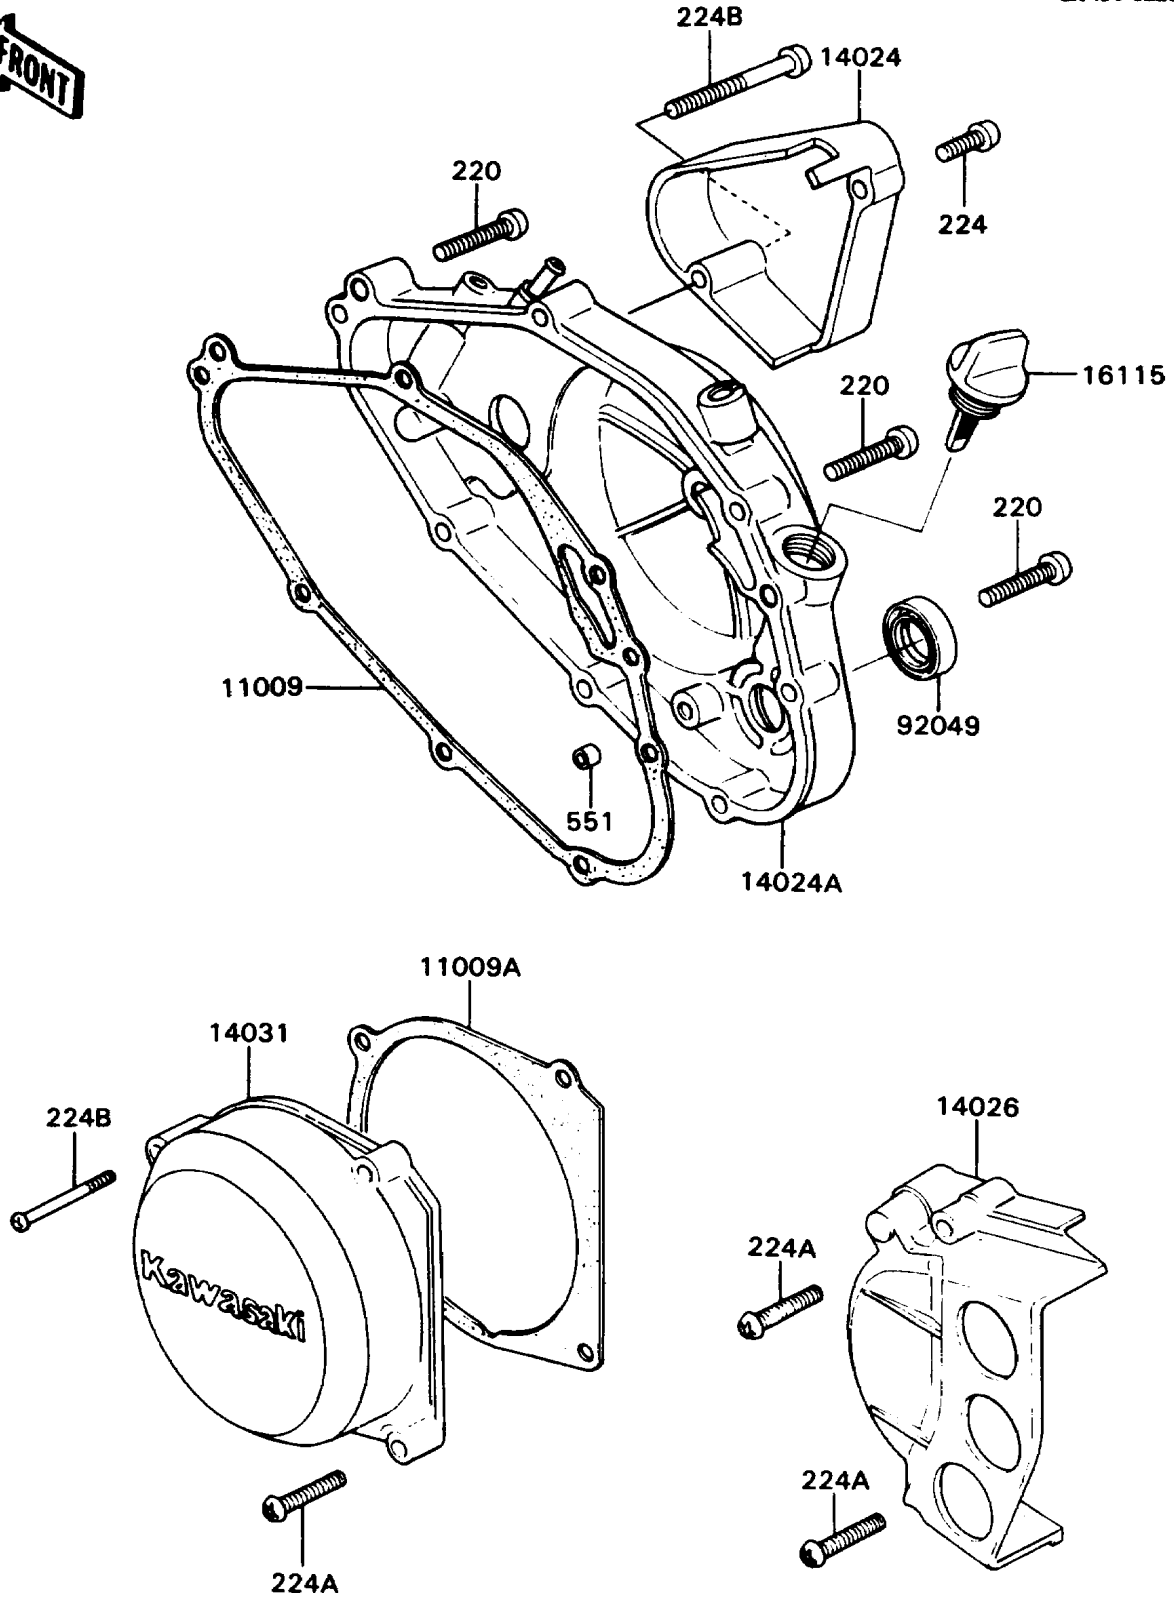

# 1989 KD80 PARTS DIAGRAM

Engine Cover(s)

E1431-0226

# 1989 KD80 PARTS LIST

## Engine Cover(s)

ITEM NAME	PART NUMBER	QUANTITY
GASKET,CLUTCH COVER (Ref # 11009)	11009-1213	1
GASKET,GENERATOR COVER (Ref # 11009A)	11009-1214	1
COVER (Ref # 14024)	14025-1574	1
COVER,CLUTCH (Ref # 14024A)	14025-5039	1
COVER-CHAIN (Ref # 14026)	14026-1142	1
COVER-GENERATOR (Ref # 14031)	14031-1108	1
CAP-OIL FILLER (Ref # 16115)	16115-1057	1
SEAL-OIL,TB16267 (Ref # 92049)	92051-003	1
SCREW-PAN-CROS,6X30,BLACK (Ref # 220)	220C0630	7
SCREW-PAN-WP-CROS (Ref # 224)	224C0614	1
SCREW-PAN-WP-CROS (Ref # 224A)	224C0630	5
SCREW-PAN-WP-CROS (Ref # 224B)	224C0640	2
PIN-DOWEL (Ref # 551)	551A0628	1