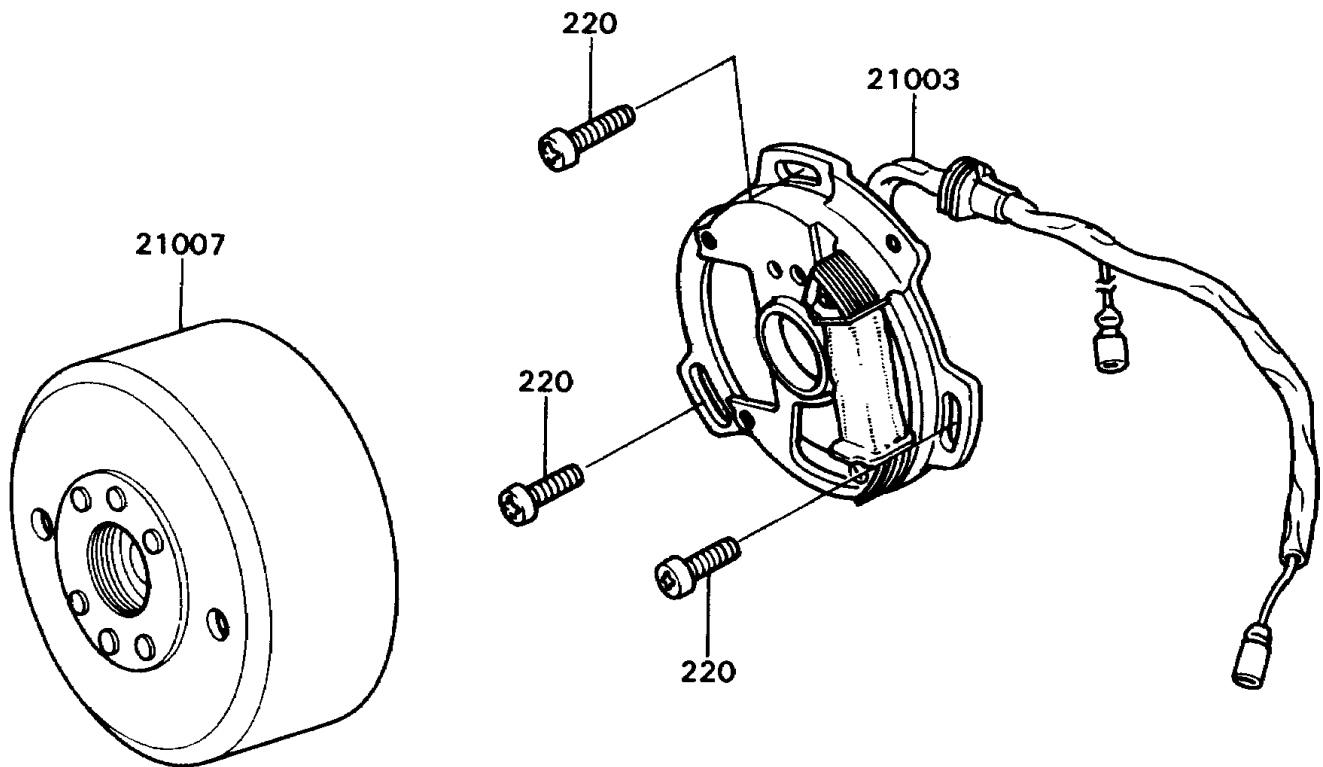

1990 KD80 PARTS DIAGRAM

Generator

E1810-0177

1990 KD80 PARTS LIST

Generator

ITEM NAME	PART NUMBER	QUANTITY
STATOR (Ref # 21003)	21003-1183	1
ROTOR (Ref # 21007)	21007-1169	1
IGNITER (Ref # 21119)	21119-1266	1
BOLT-UPSET-WS (Ref # 180)	180B0516	2
SCREW-PAN-CROS (Ref # 220)	220B0514	3