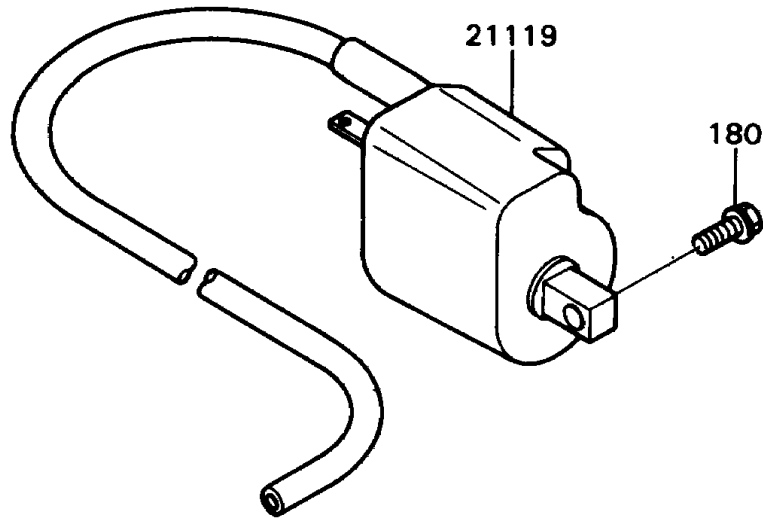

1990 KD80 PARTS DIAGRAM

Generator

E1810-0177

1990 KD80 PARTS LIST

Generator

ITEM NAME	PART NUMBER	QUANTITY
STATOR (Ref # 21003)	21003-1183	1
ROTOR (Ref # 21007)	21007-1169	1
IGNITER (Ref # 21119)	21119-1266	1
BOLT-UPSET-WS (Ref # 180)	180B0516	2
SCREW-PAN-CROS (Ref # 220)	220B0514	3