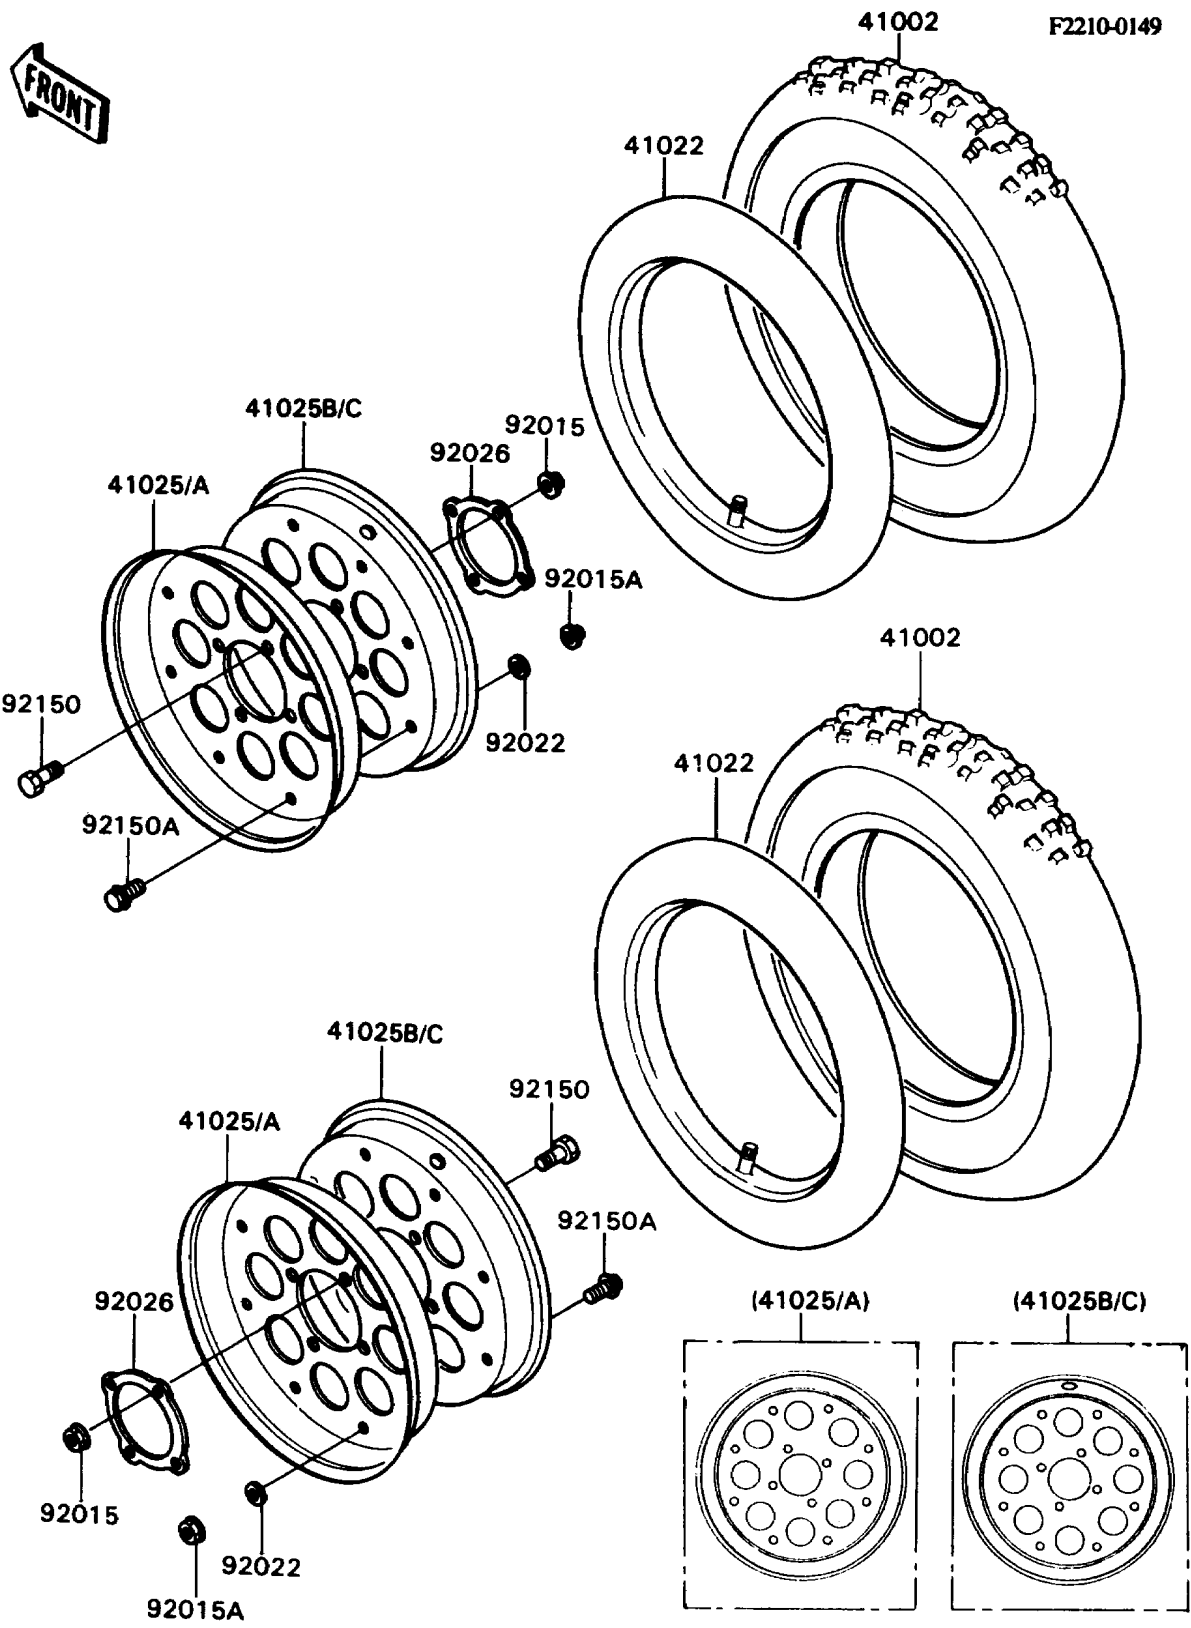

1988 KD80 PARTS DIAGRAM

Tires

1988 KD80 PARTS LIST

Tires

ITEM NAME	PART NUMBER	QUANTITY
TIRE,3.50-10 2PR,E-503(Y) (Ref # 41002)	41002-1699	2
TUBE-TIRE,3.50/4.00-10(Y) (Ref # 41022)	41022-1130	2
RIM,LH,SILVER NO.15 (Ref # 41025A)	41025-1215-X3	2
RIM,RH,SILVER NO.15 (Ref # 41025C)	41025-1216-X3	2
NUT,FLANGED,LOCK,8MM (Ref # 92015)	92015-1668	8
NUT,FLANGED,6MM (Ref # 92015A)	92015-1699	16
WASHER,6.5X16X1.0 (Ref # 92022)	92022-1093	16
SPACER,RIM,T=1.6 (Ref # 92026)	92026-1350	2
BOLT,8X27 (Ref # 92150)	92150-1053	8
BOLT,FLANGED,6X15 (Ref # 92150A)	92150-1135	16