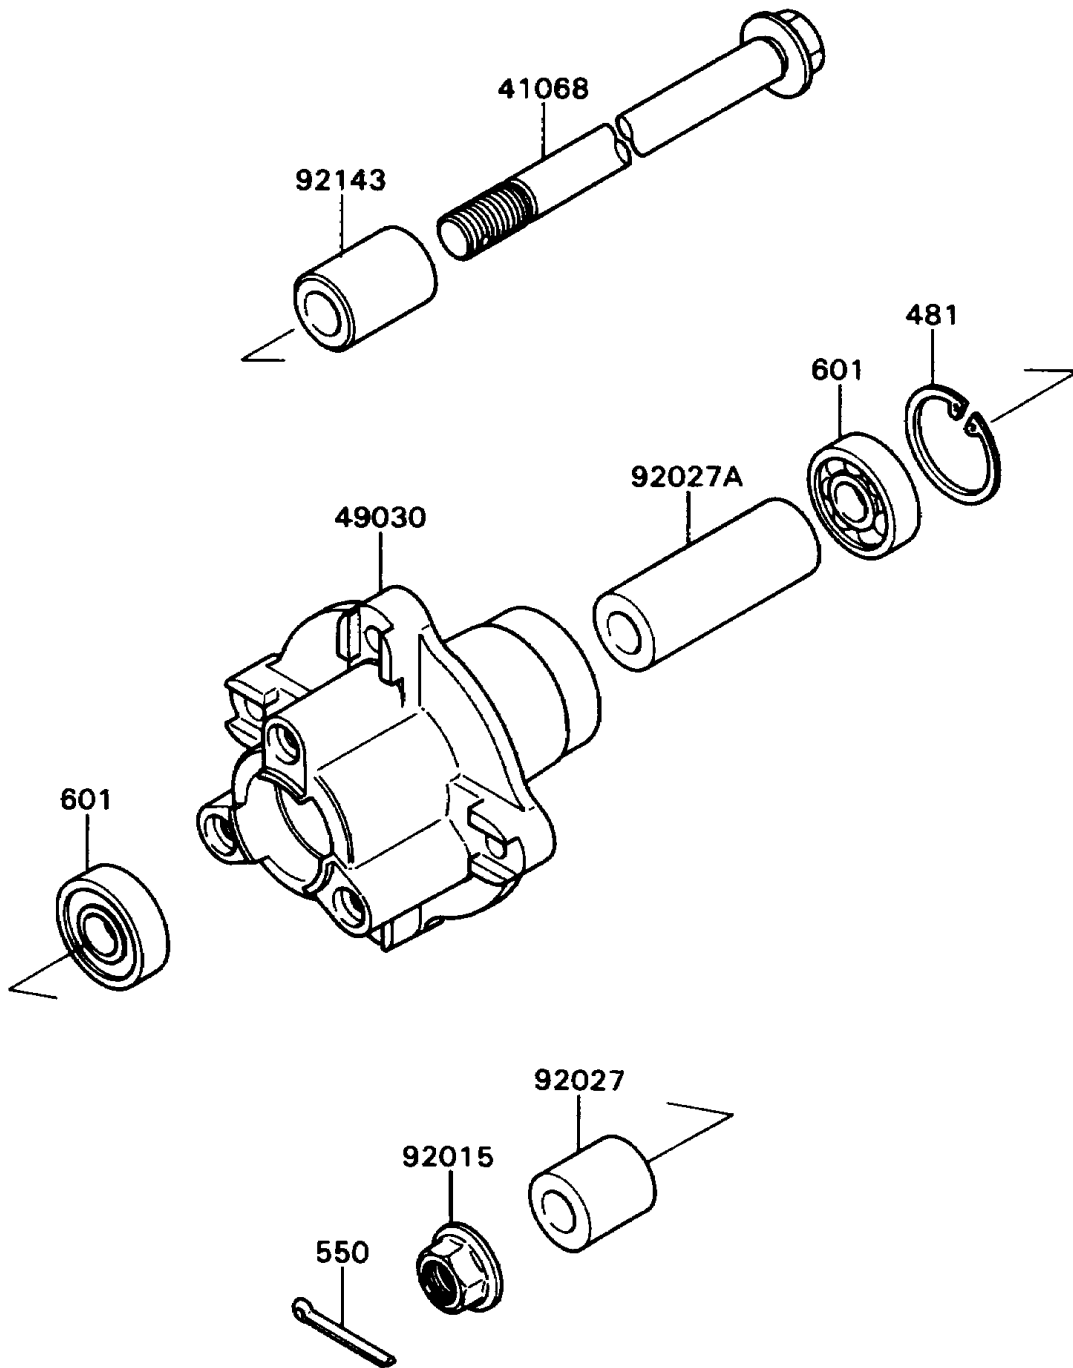

1988 KD80 PARTS DIAGRAM

Front Hub

F2230-0165

1988 KD80 PARTS LIST

Front Hub

ITEM NAME	PART NUMBER	QUANTITY
AXLE,FR (Ref # 41068)	41068-1227	1
HUB,FR (Ref # 49030)	49030-1100	1
NUT,FLANGED,12MM (Ref # 92015)	92015-1156	1
COLLAR,L=25.5MM (Ref # 92027)	92027-1352	1
COLLAR,12.2X22X62 (Ref # 92027A)	92027-1521	1
COLLAR,12.2X22X29.5 (Ref # 92143)	92143-1183	1
CIRCLIP-TYPE-C,32MM (Ref # 481)	481J3200	1
PIN-COTTER,3.0X25 (Ref # 550)	550D3025	1
BEARING-BALL,#6201UG (Ref # 601)	601B6201UG	2